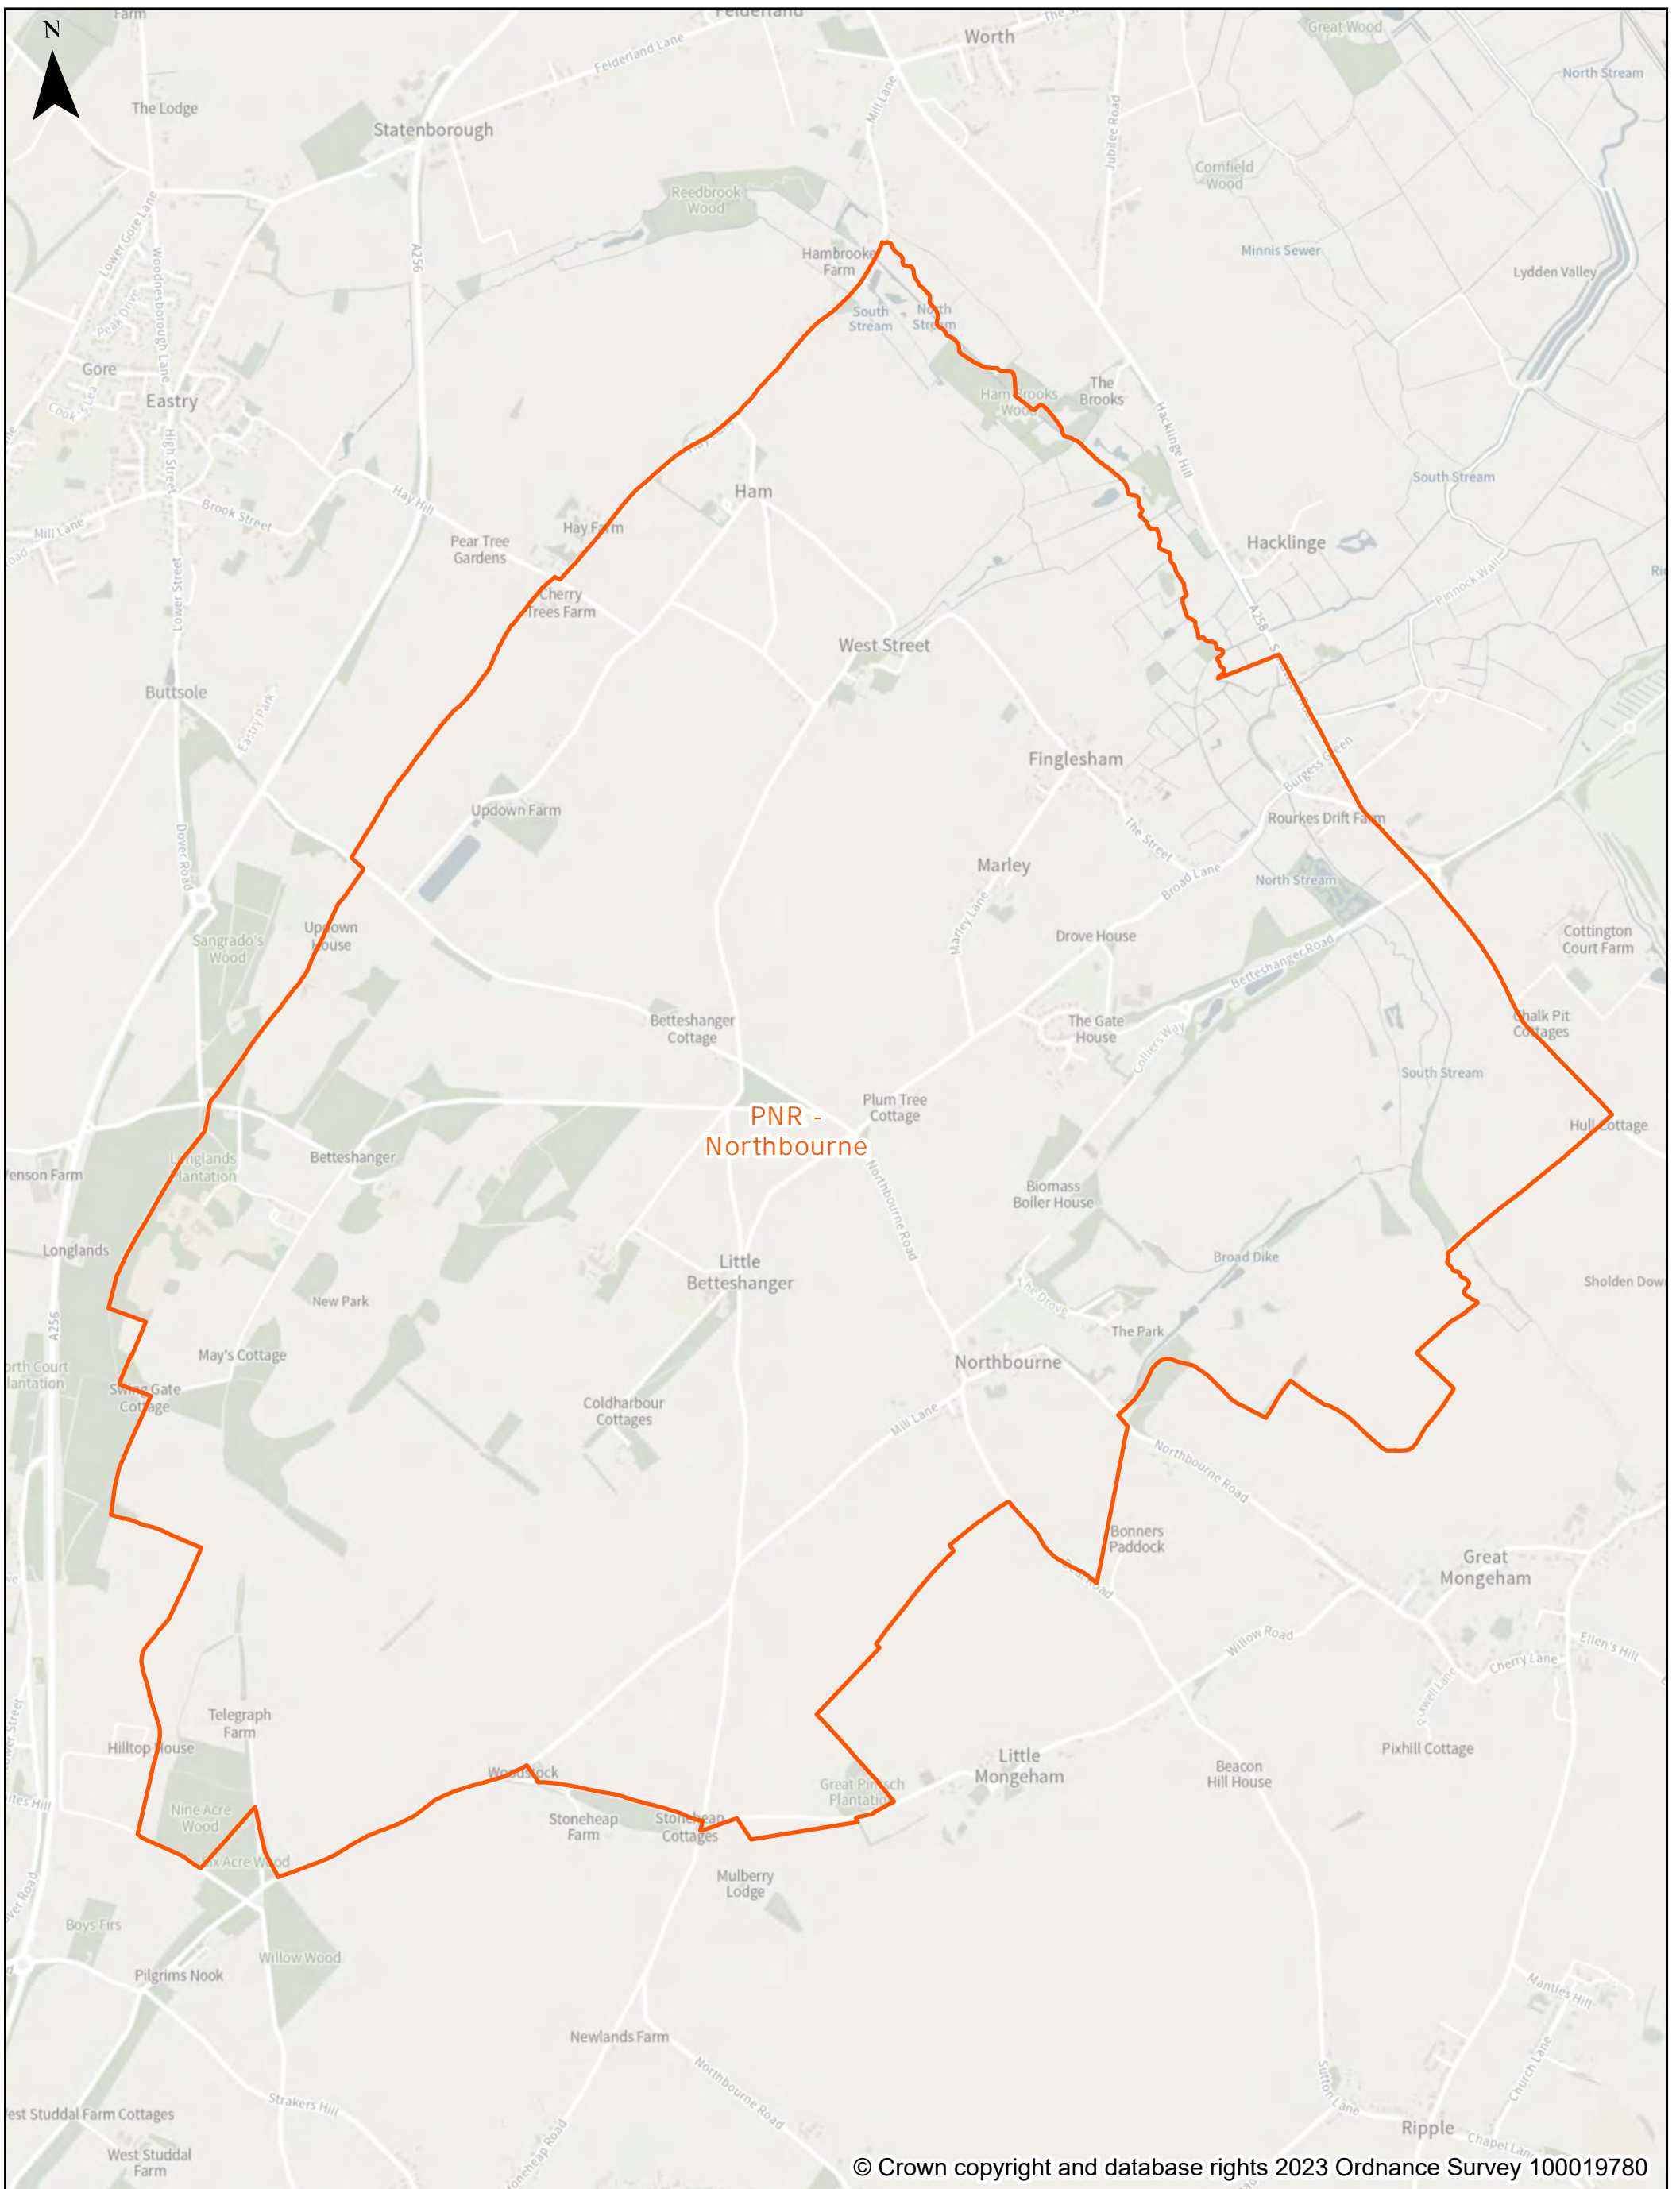

Dover District Council
 Honeywood Close
 White Cliffs Business Park
 Whitfield
 DOVER
 CT16 3PJ

© Crown copyright and database rights 2023 Ordnance Survey 100019780

Existing Polling District: PNR - Northbourne