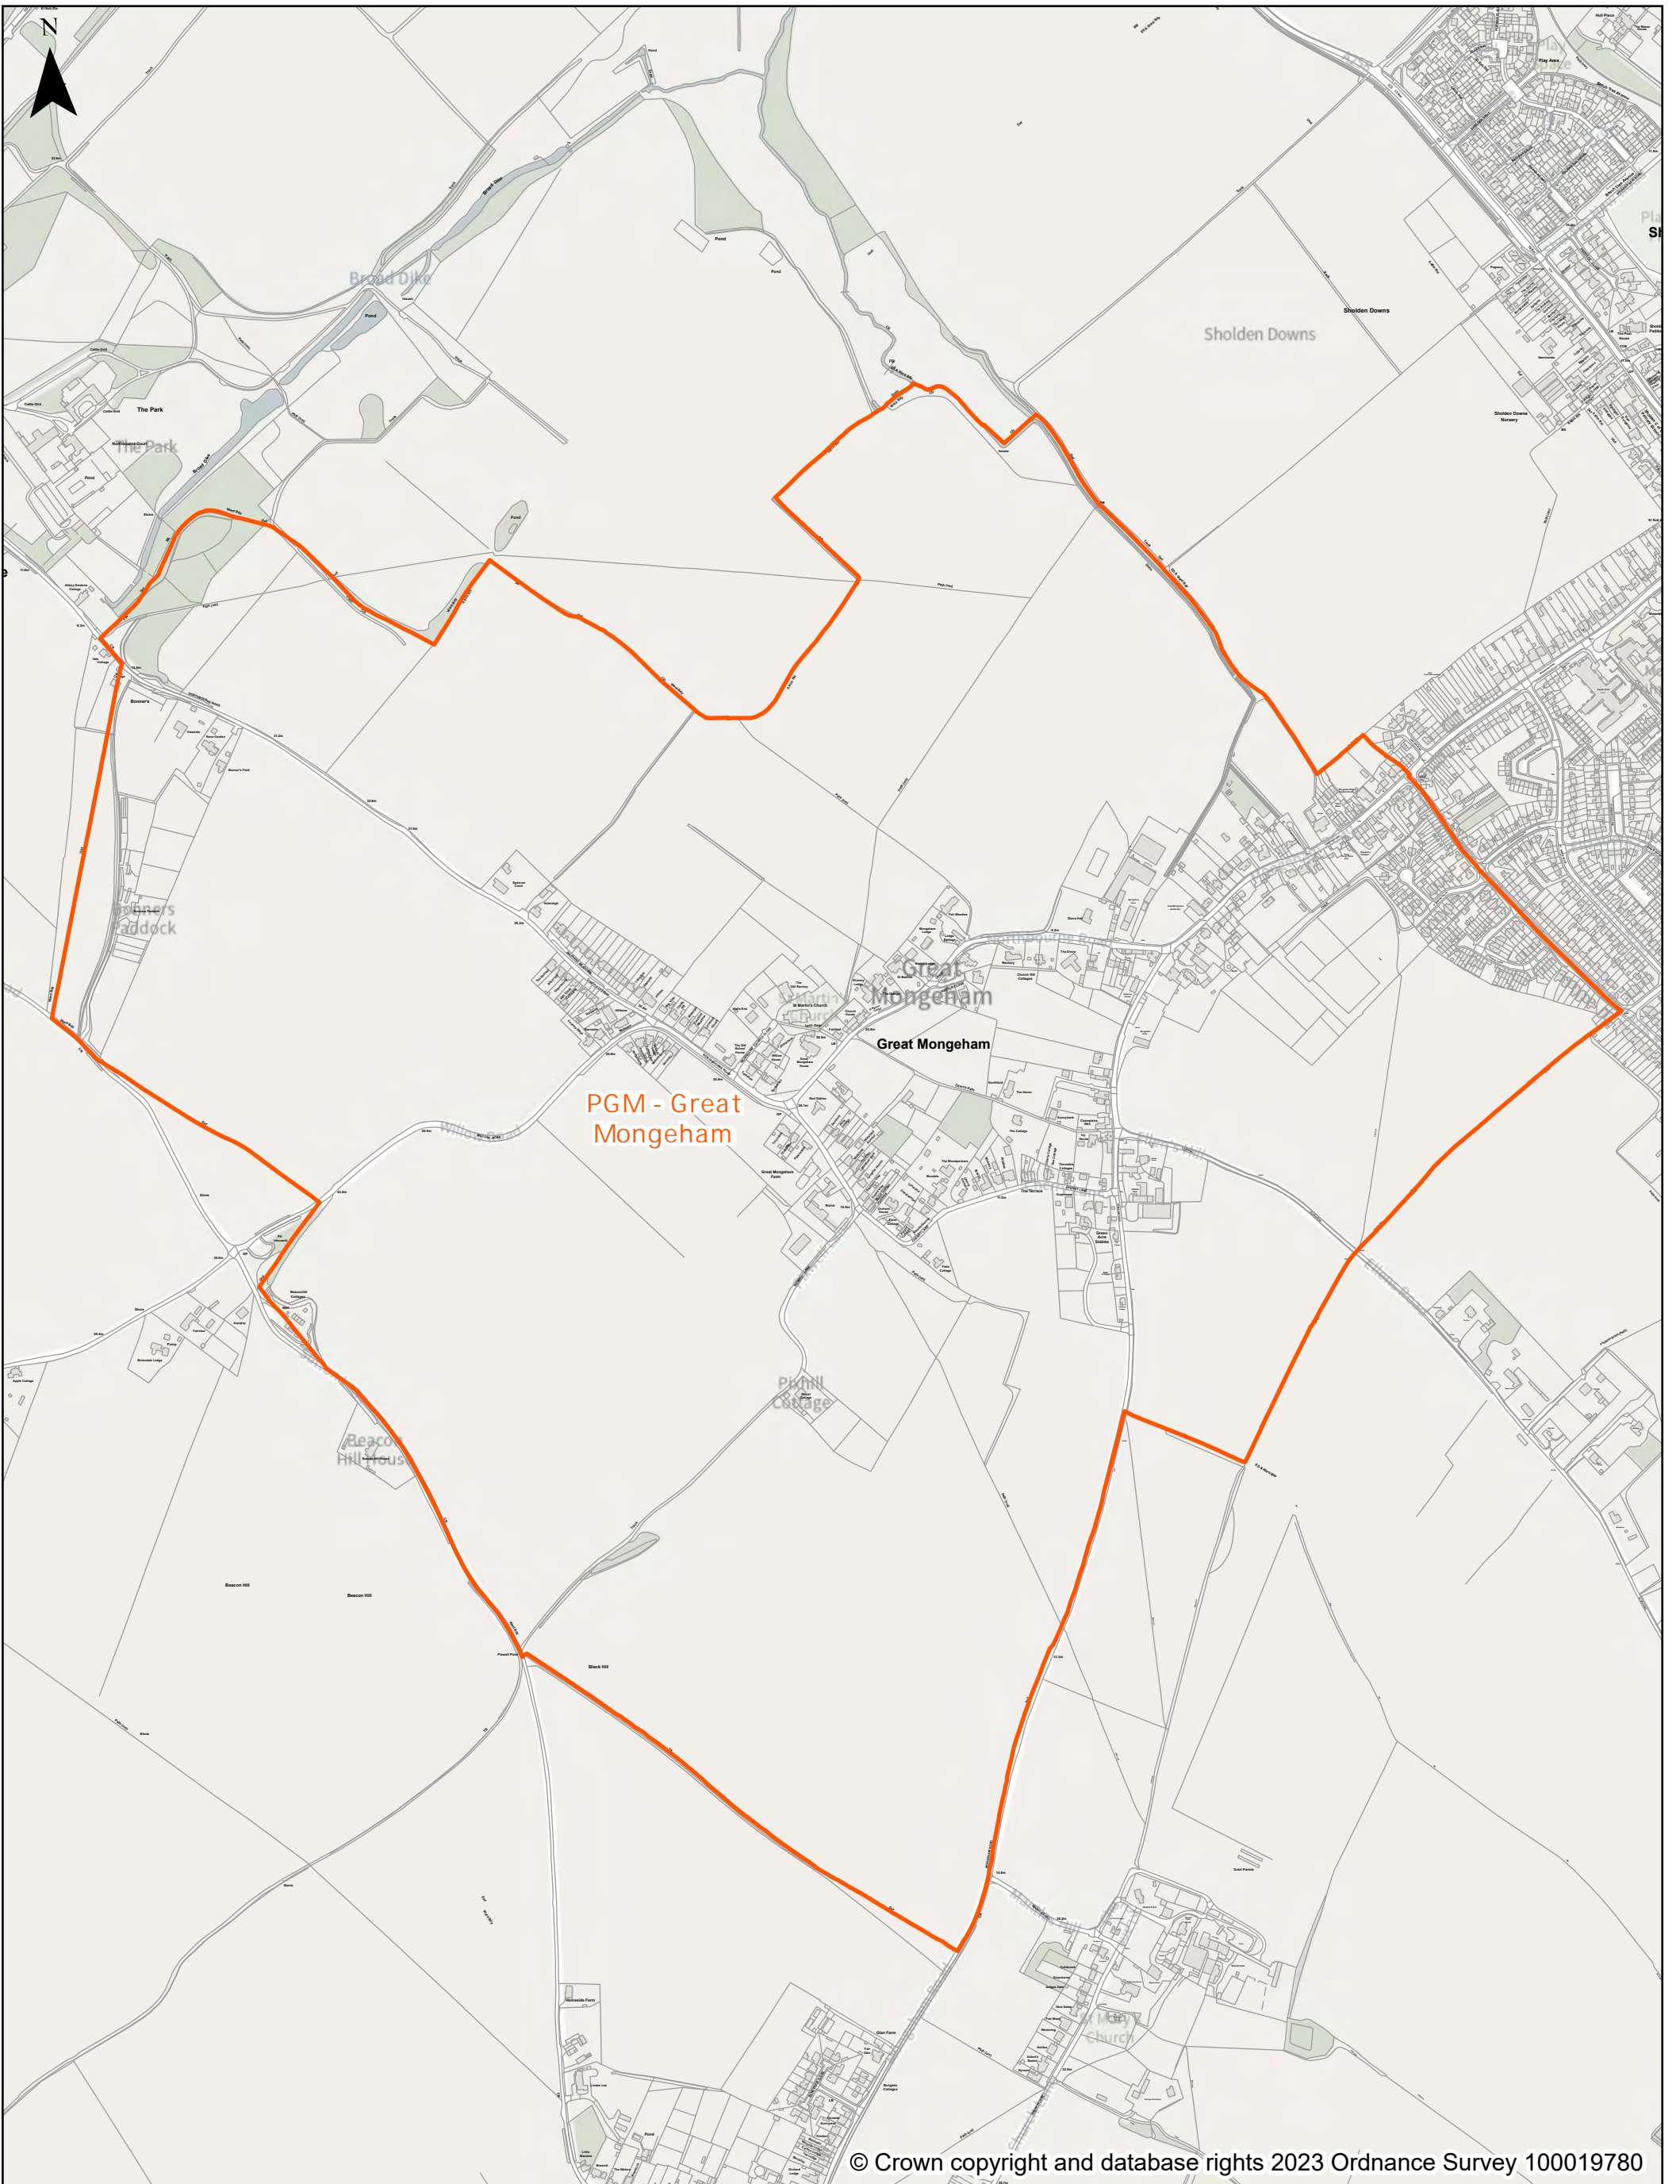

Existing Polling District: PGM - Great Mongeham

Year of Production: 2023

Dover District Council
Honeywood Close
White Cliffs Business Park
Whitfield
DOVER
CT16 3PJ