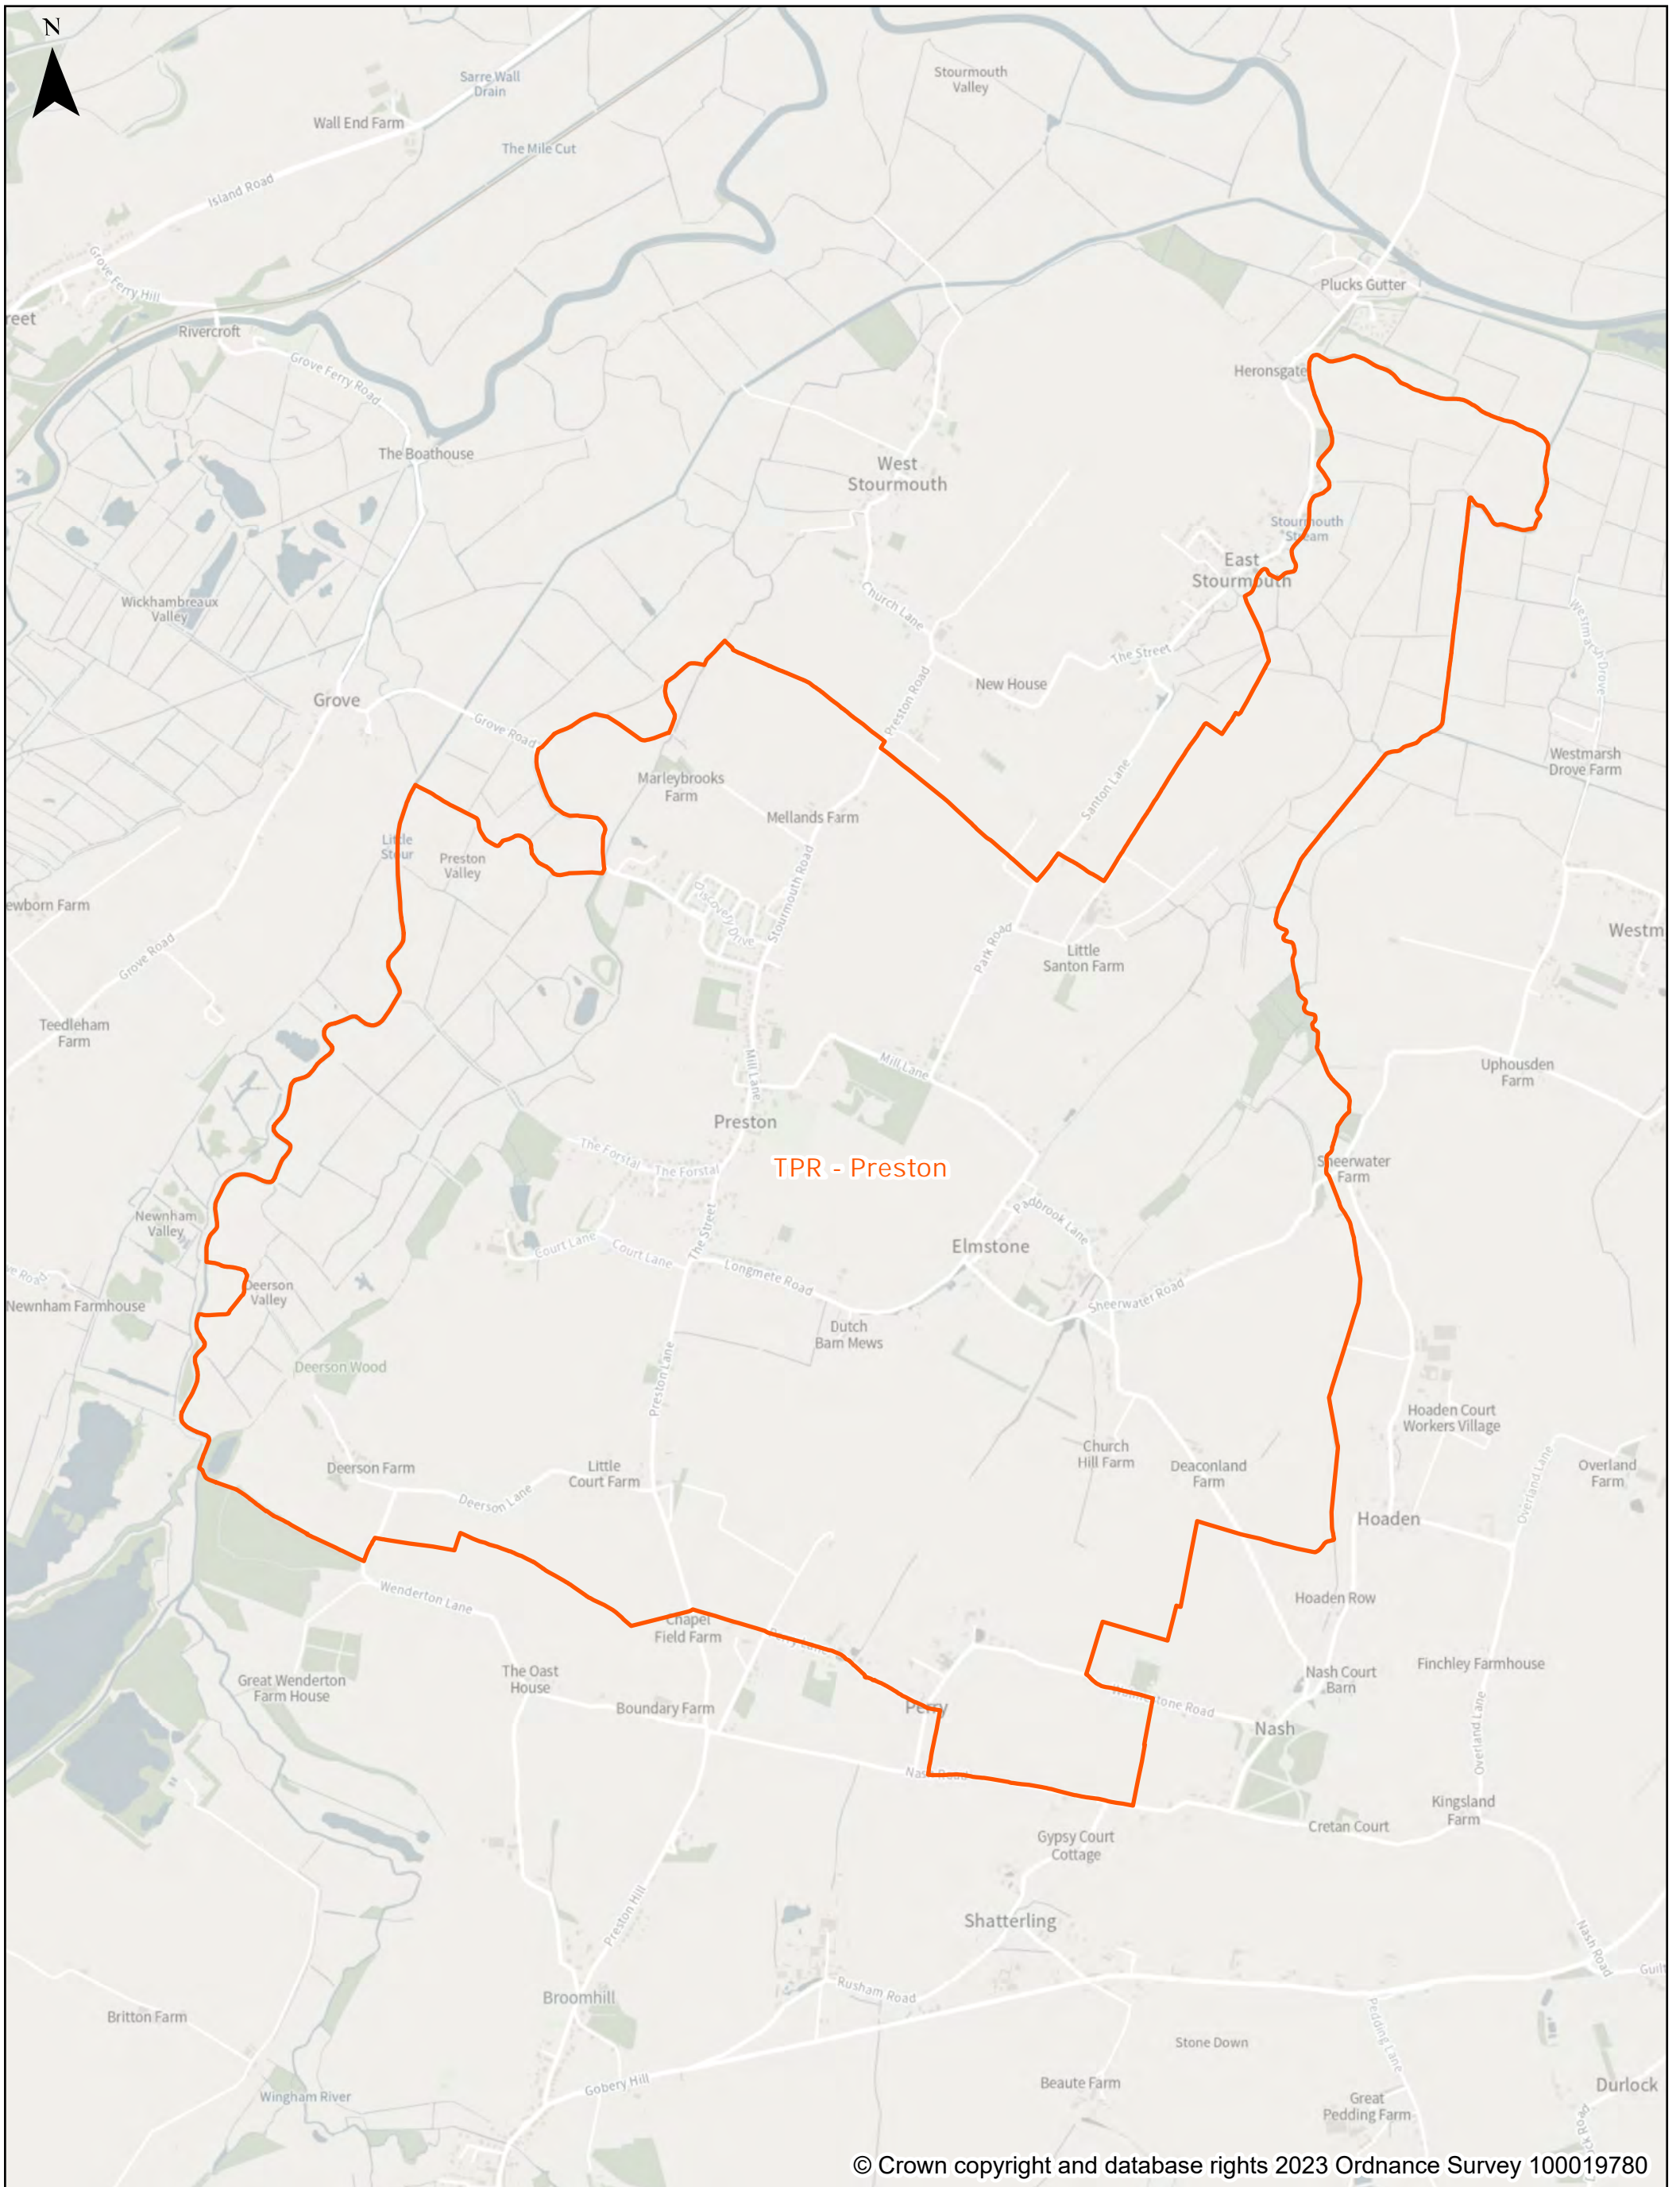

Year of Production: 2023

Existing Polling District: TGD - Goodnestone

Year of Production: 2023

© Crown copyright and database rights 2023 Ordnance Survey 100019780

Dover District Council
 White Cliffs Business Park
 Whitfield
 Dover
 CT16 3PJ