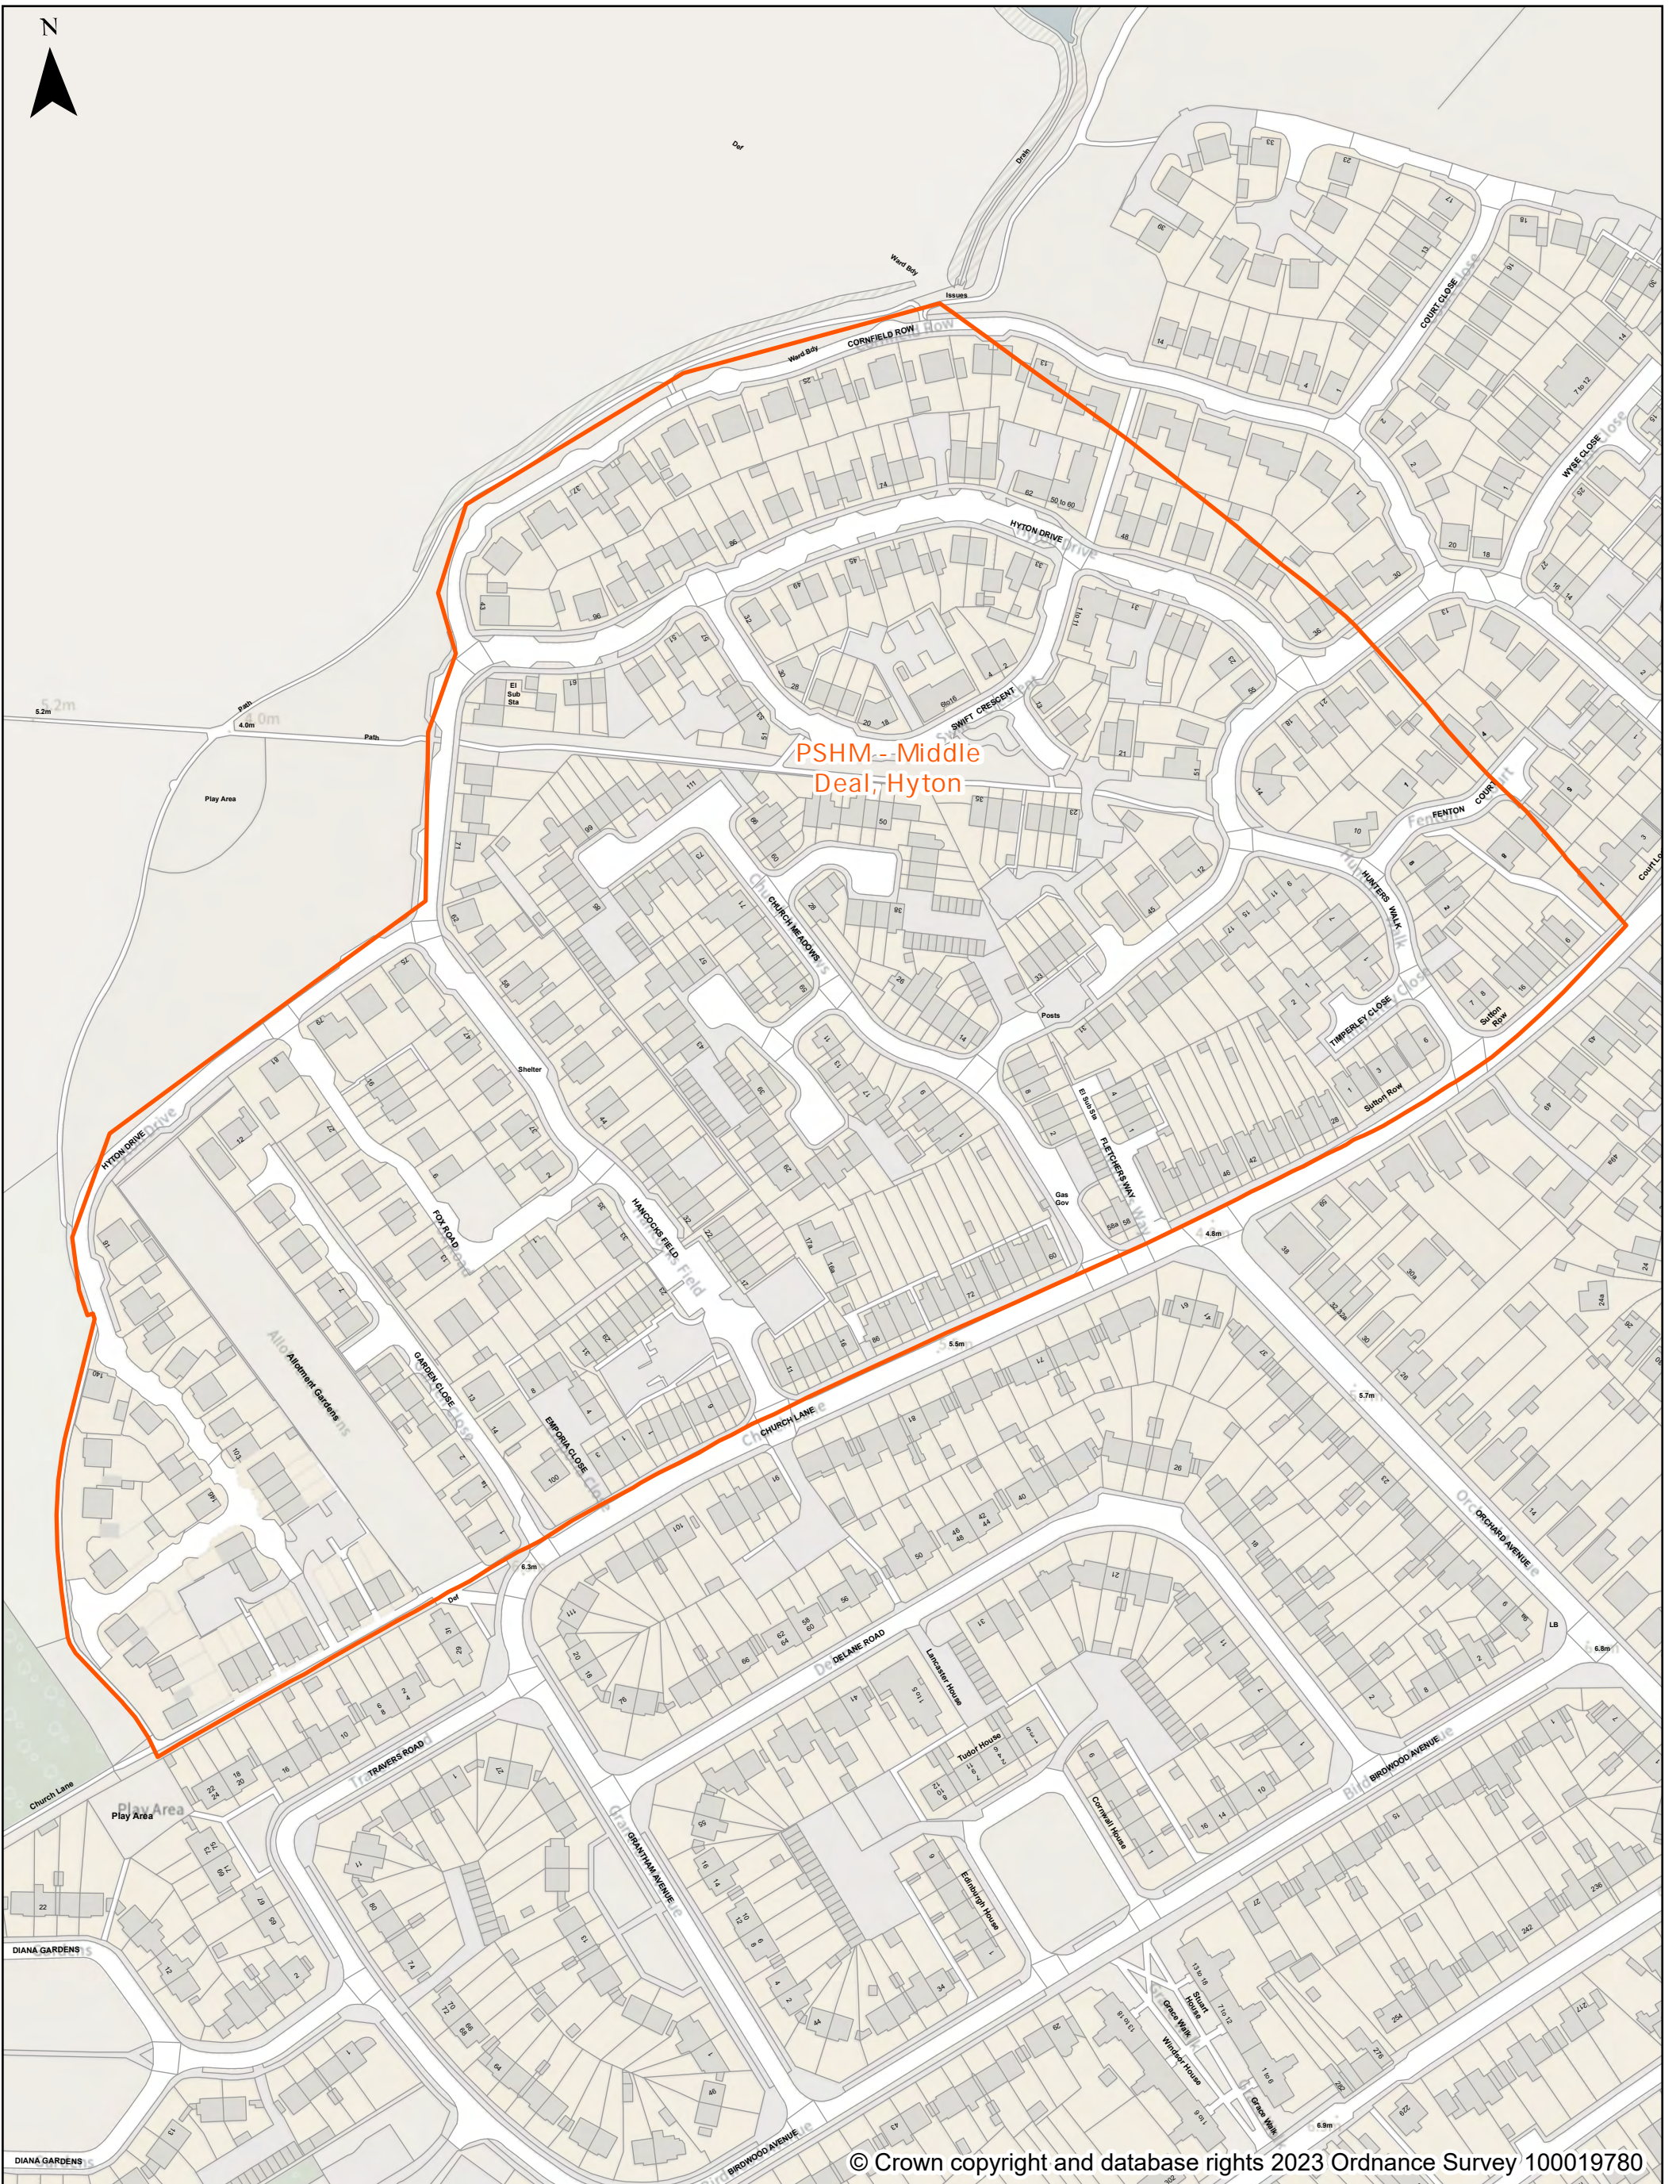

© Crown copyright and database rights 2023 Ordnance Survey 100019780

Existing Polling District: PSHM - Middle Deal, Hyton

Year of Production: 2023

Dover District Council
Honeywood Close
White Cliffs Business Park
Whitfield
DOVER
CT16 3PJ