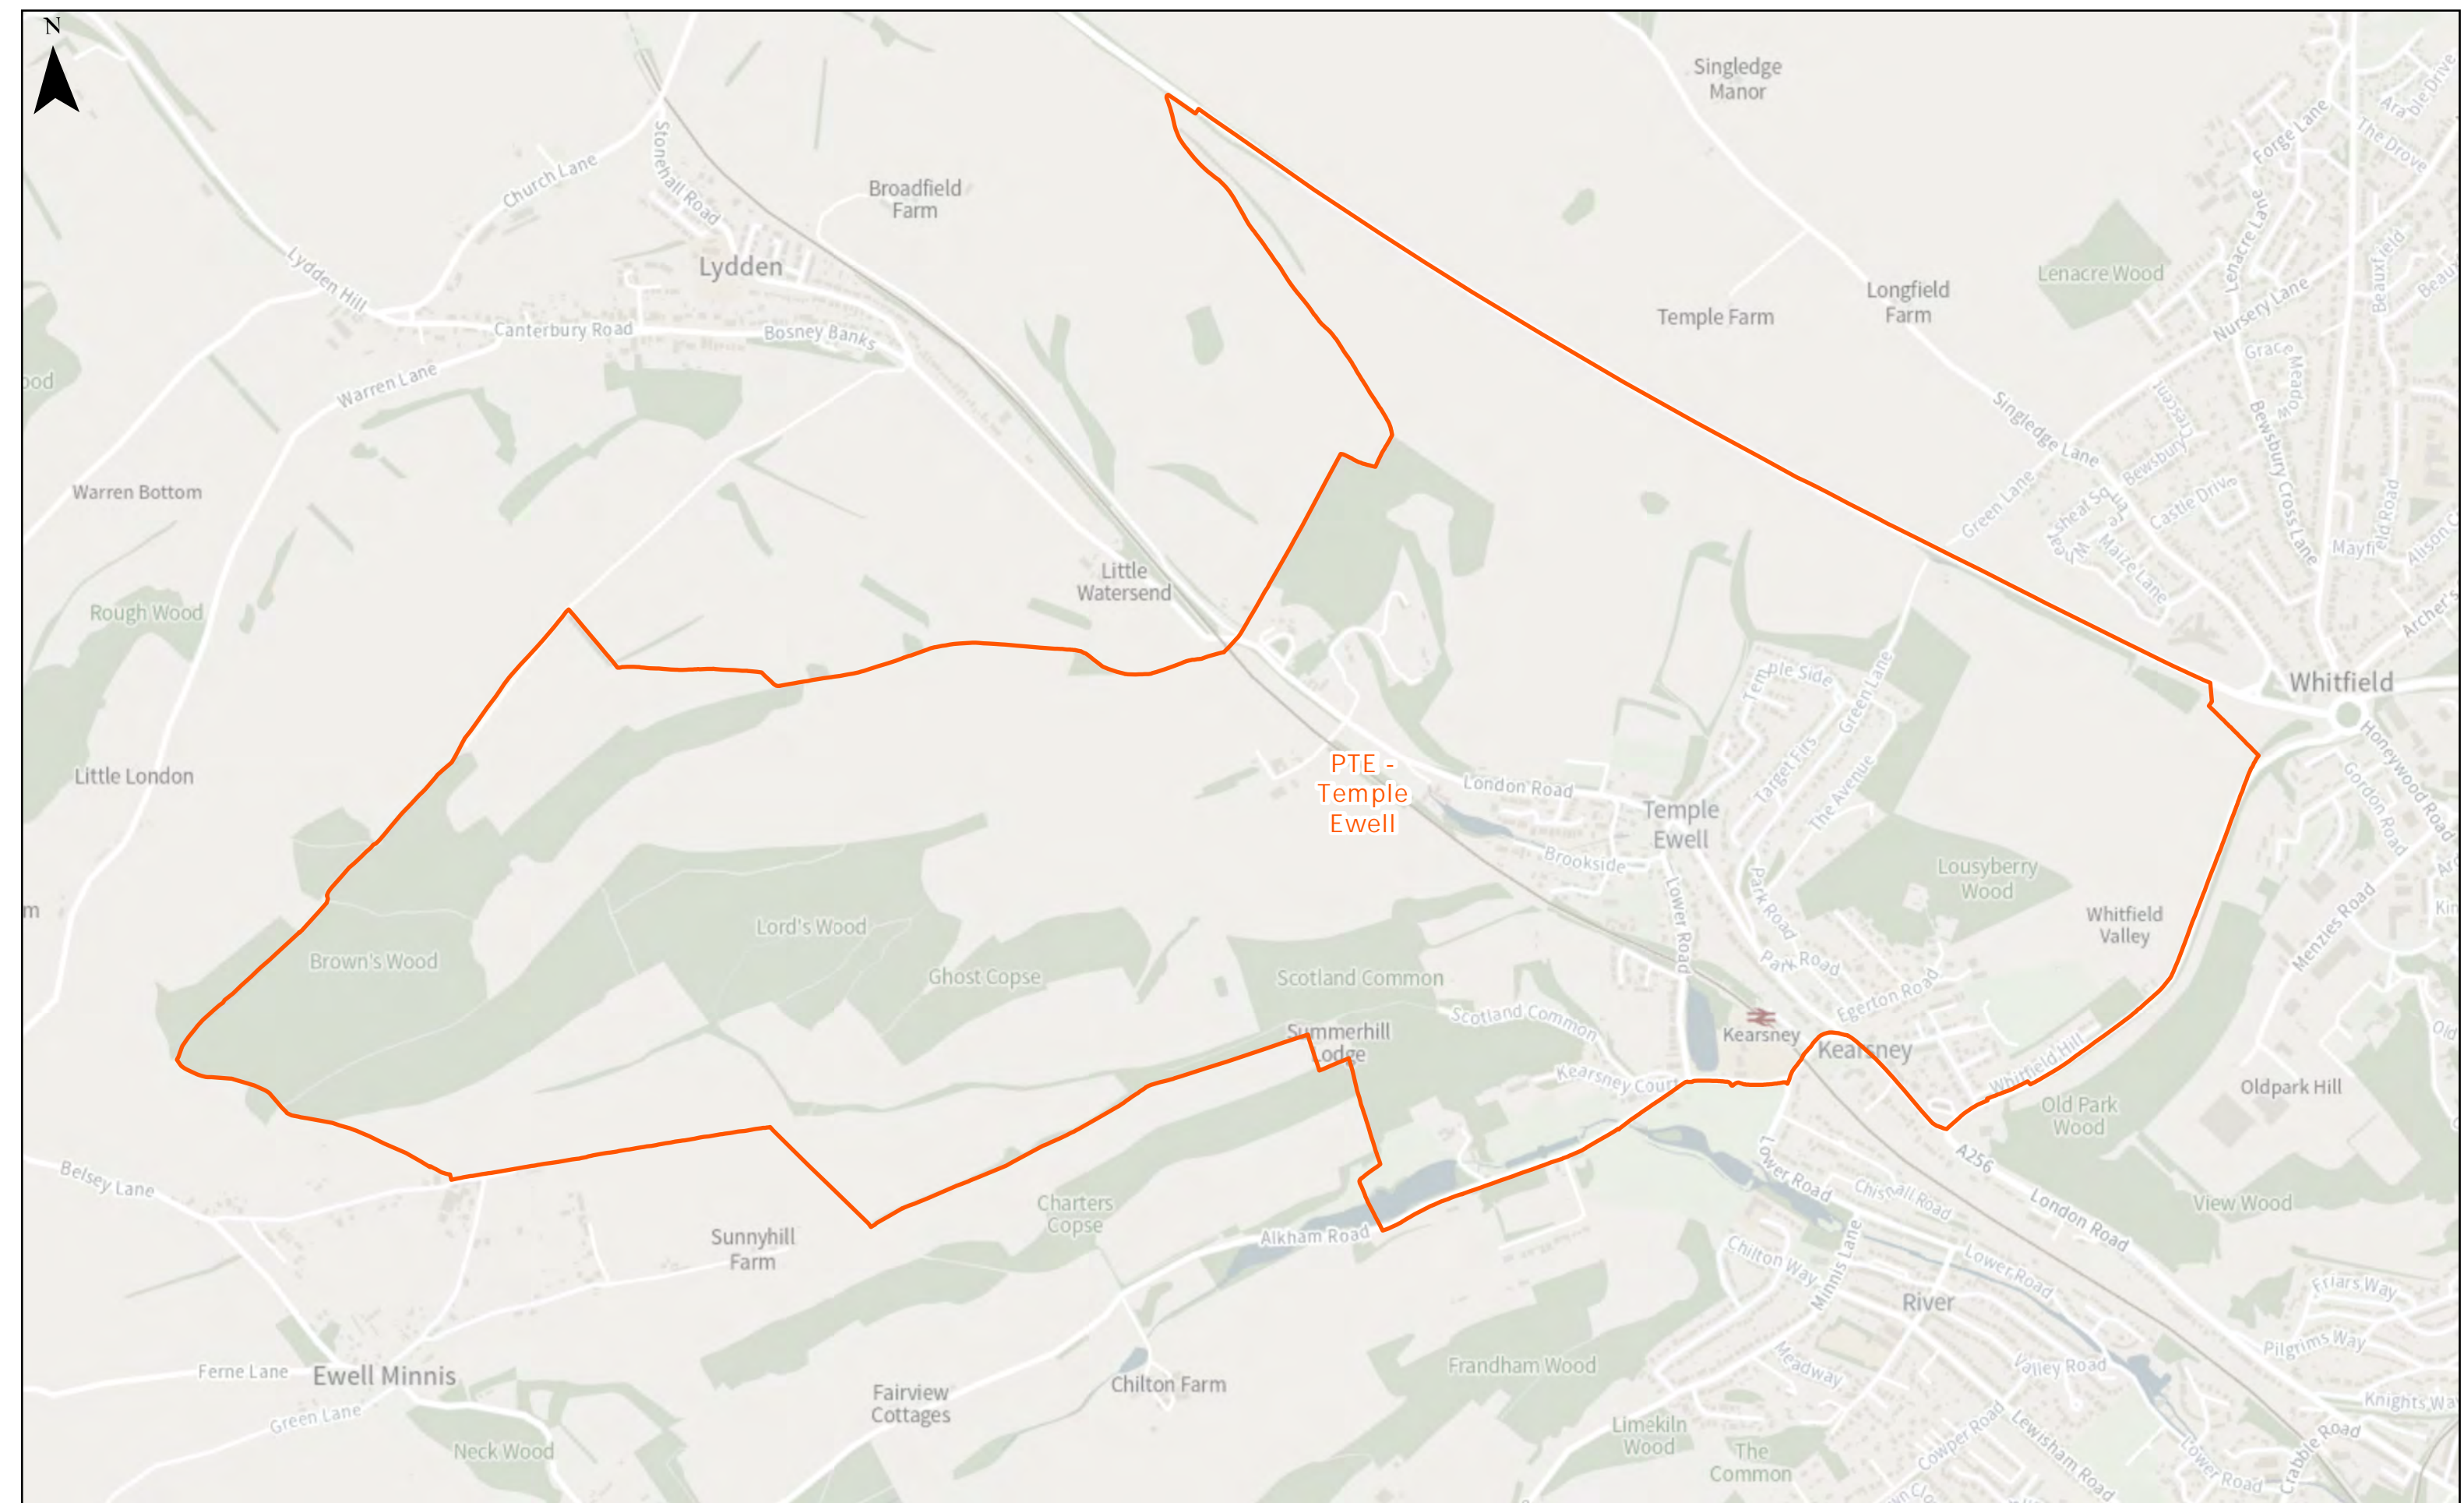

Year of Production: 2023

Dover District Council
 Honeywood Close
 White Cliffs Business Park
 Whitfield
 DOVER
 CT16 3PJ

Existing Polling District: PSU - Sutton

Year of Production: 2023

Dover District Council
 Honeywood Close
 White Cliffs Business Park
 Whitfield
 DOVER
 CT16 3PJ