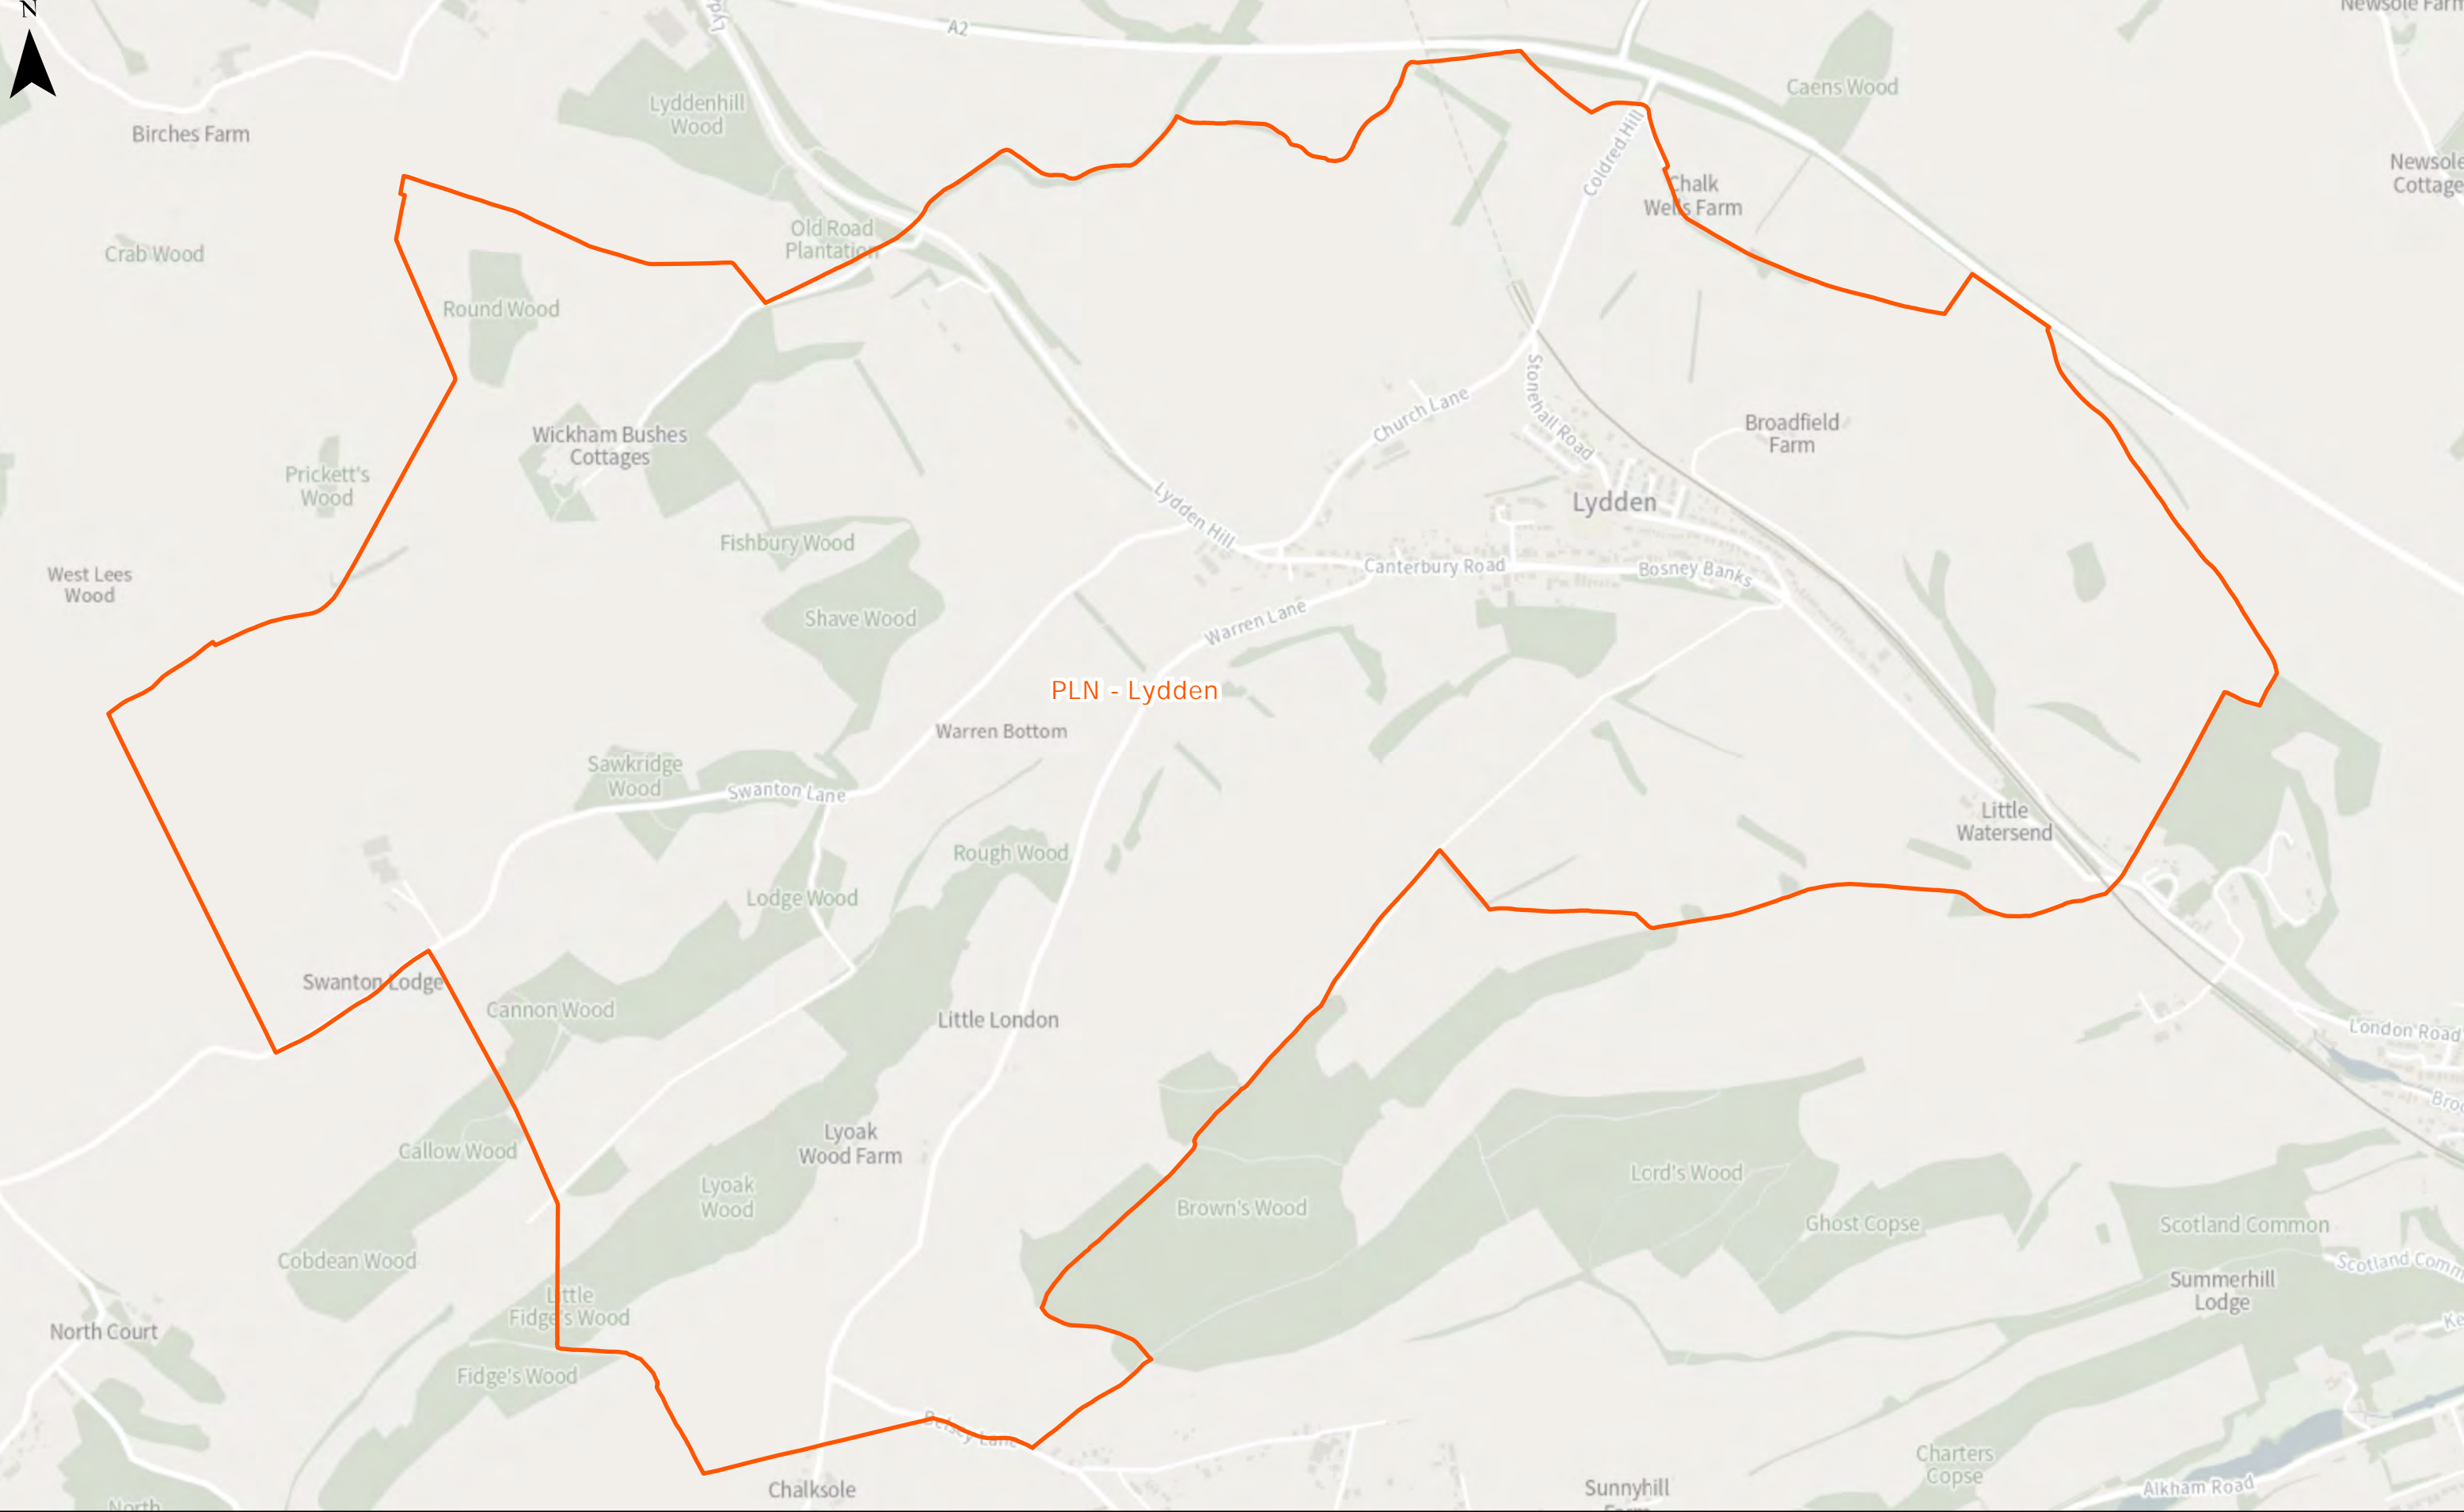

Existing Polling District: PLN - Lydden

Year of Production: 2023

© Crown copyright and database rights 2023 Ordnance Survey 100019780

Dover District Council
White Cliffs Business Park
Whitfield
Dover
CT16 3PJ