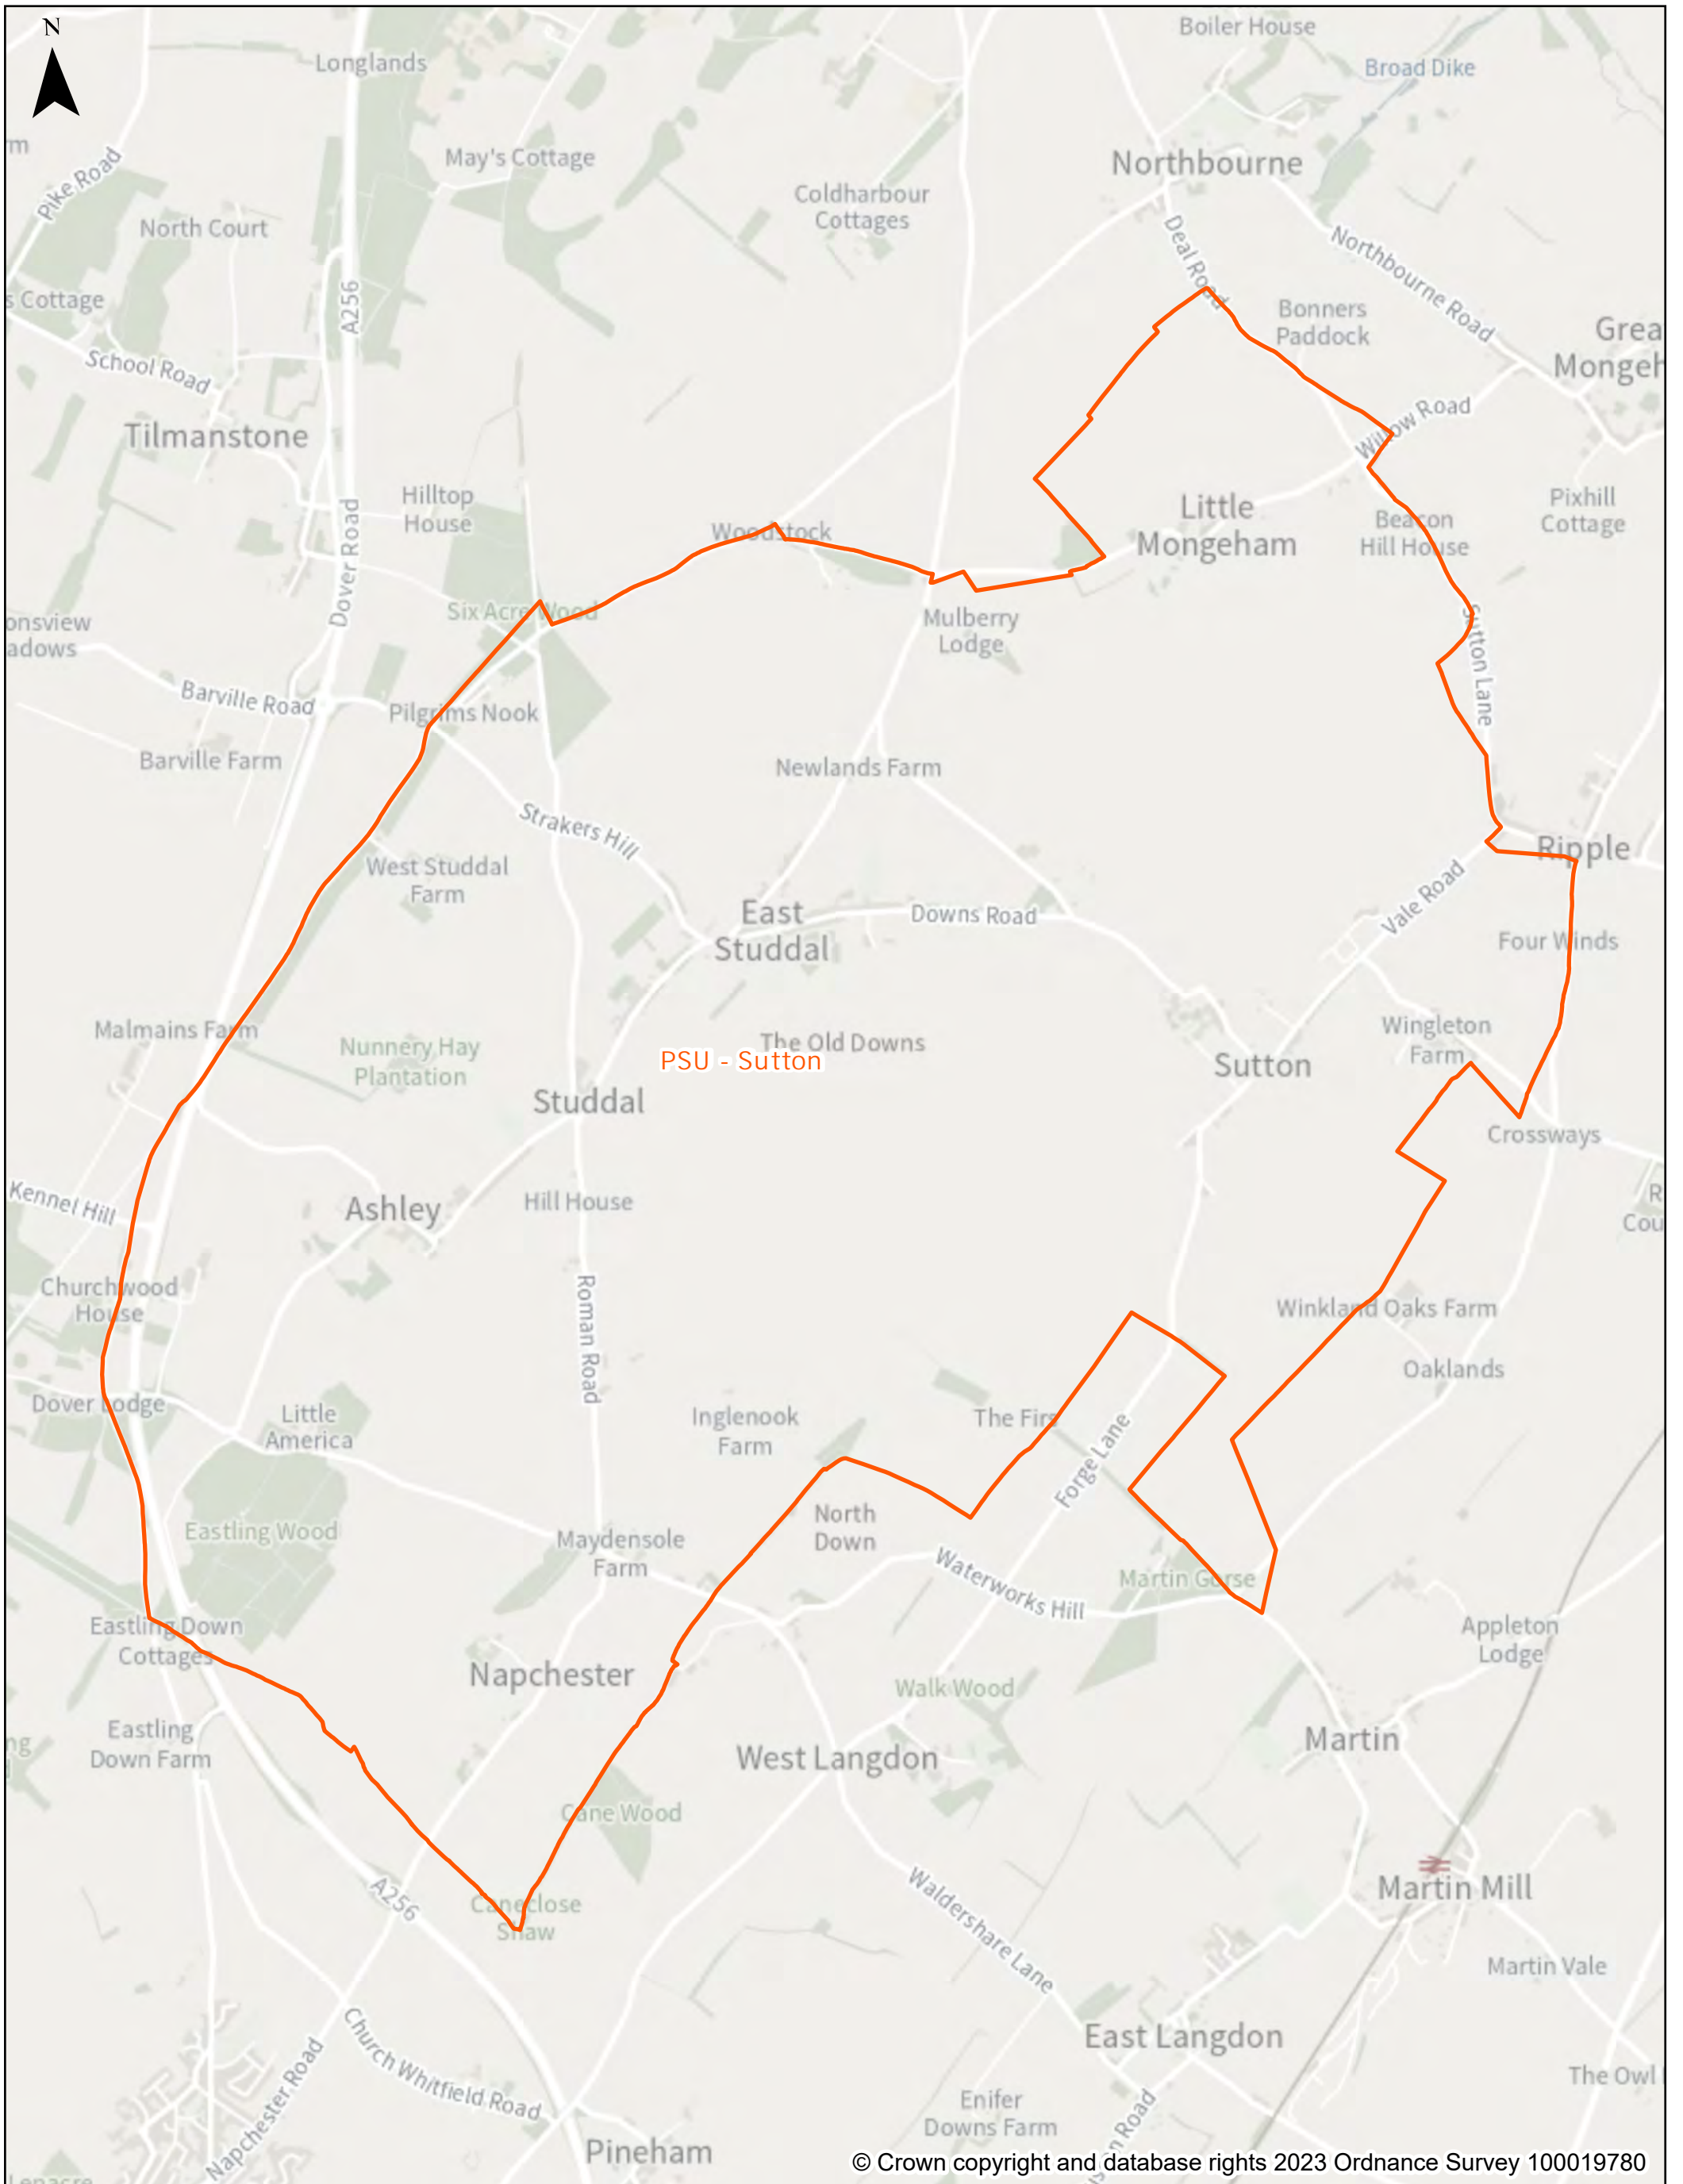

Existing Polling District: PSU - Sutton

Year of Production: 2023

Dover District Council
Honeywood Close
White Cliffs Business Park
Whitfield
DOVER
CT16 3PJ