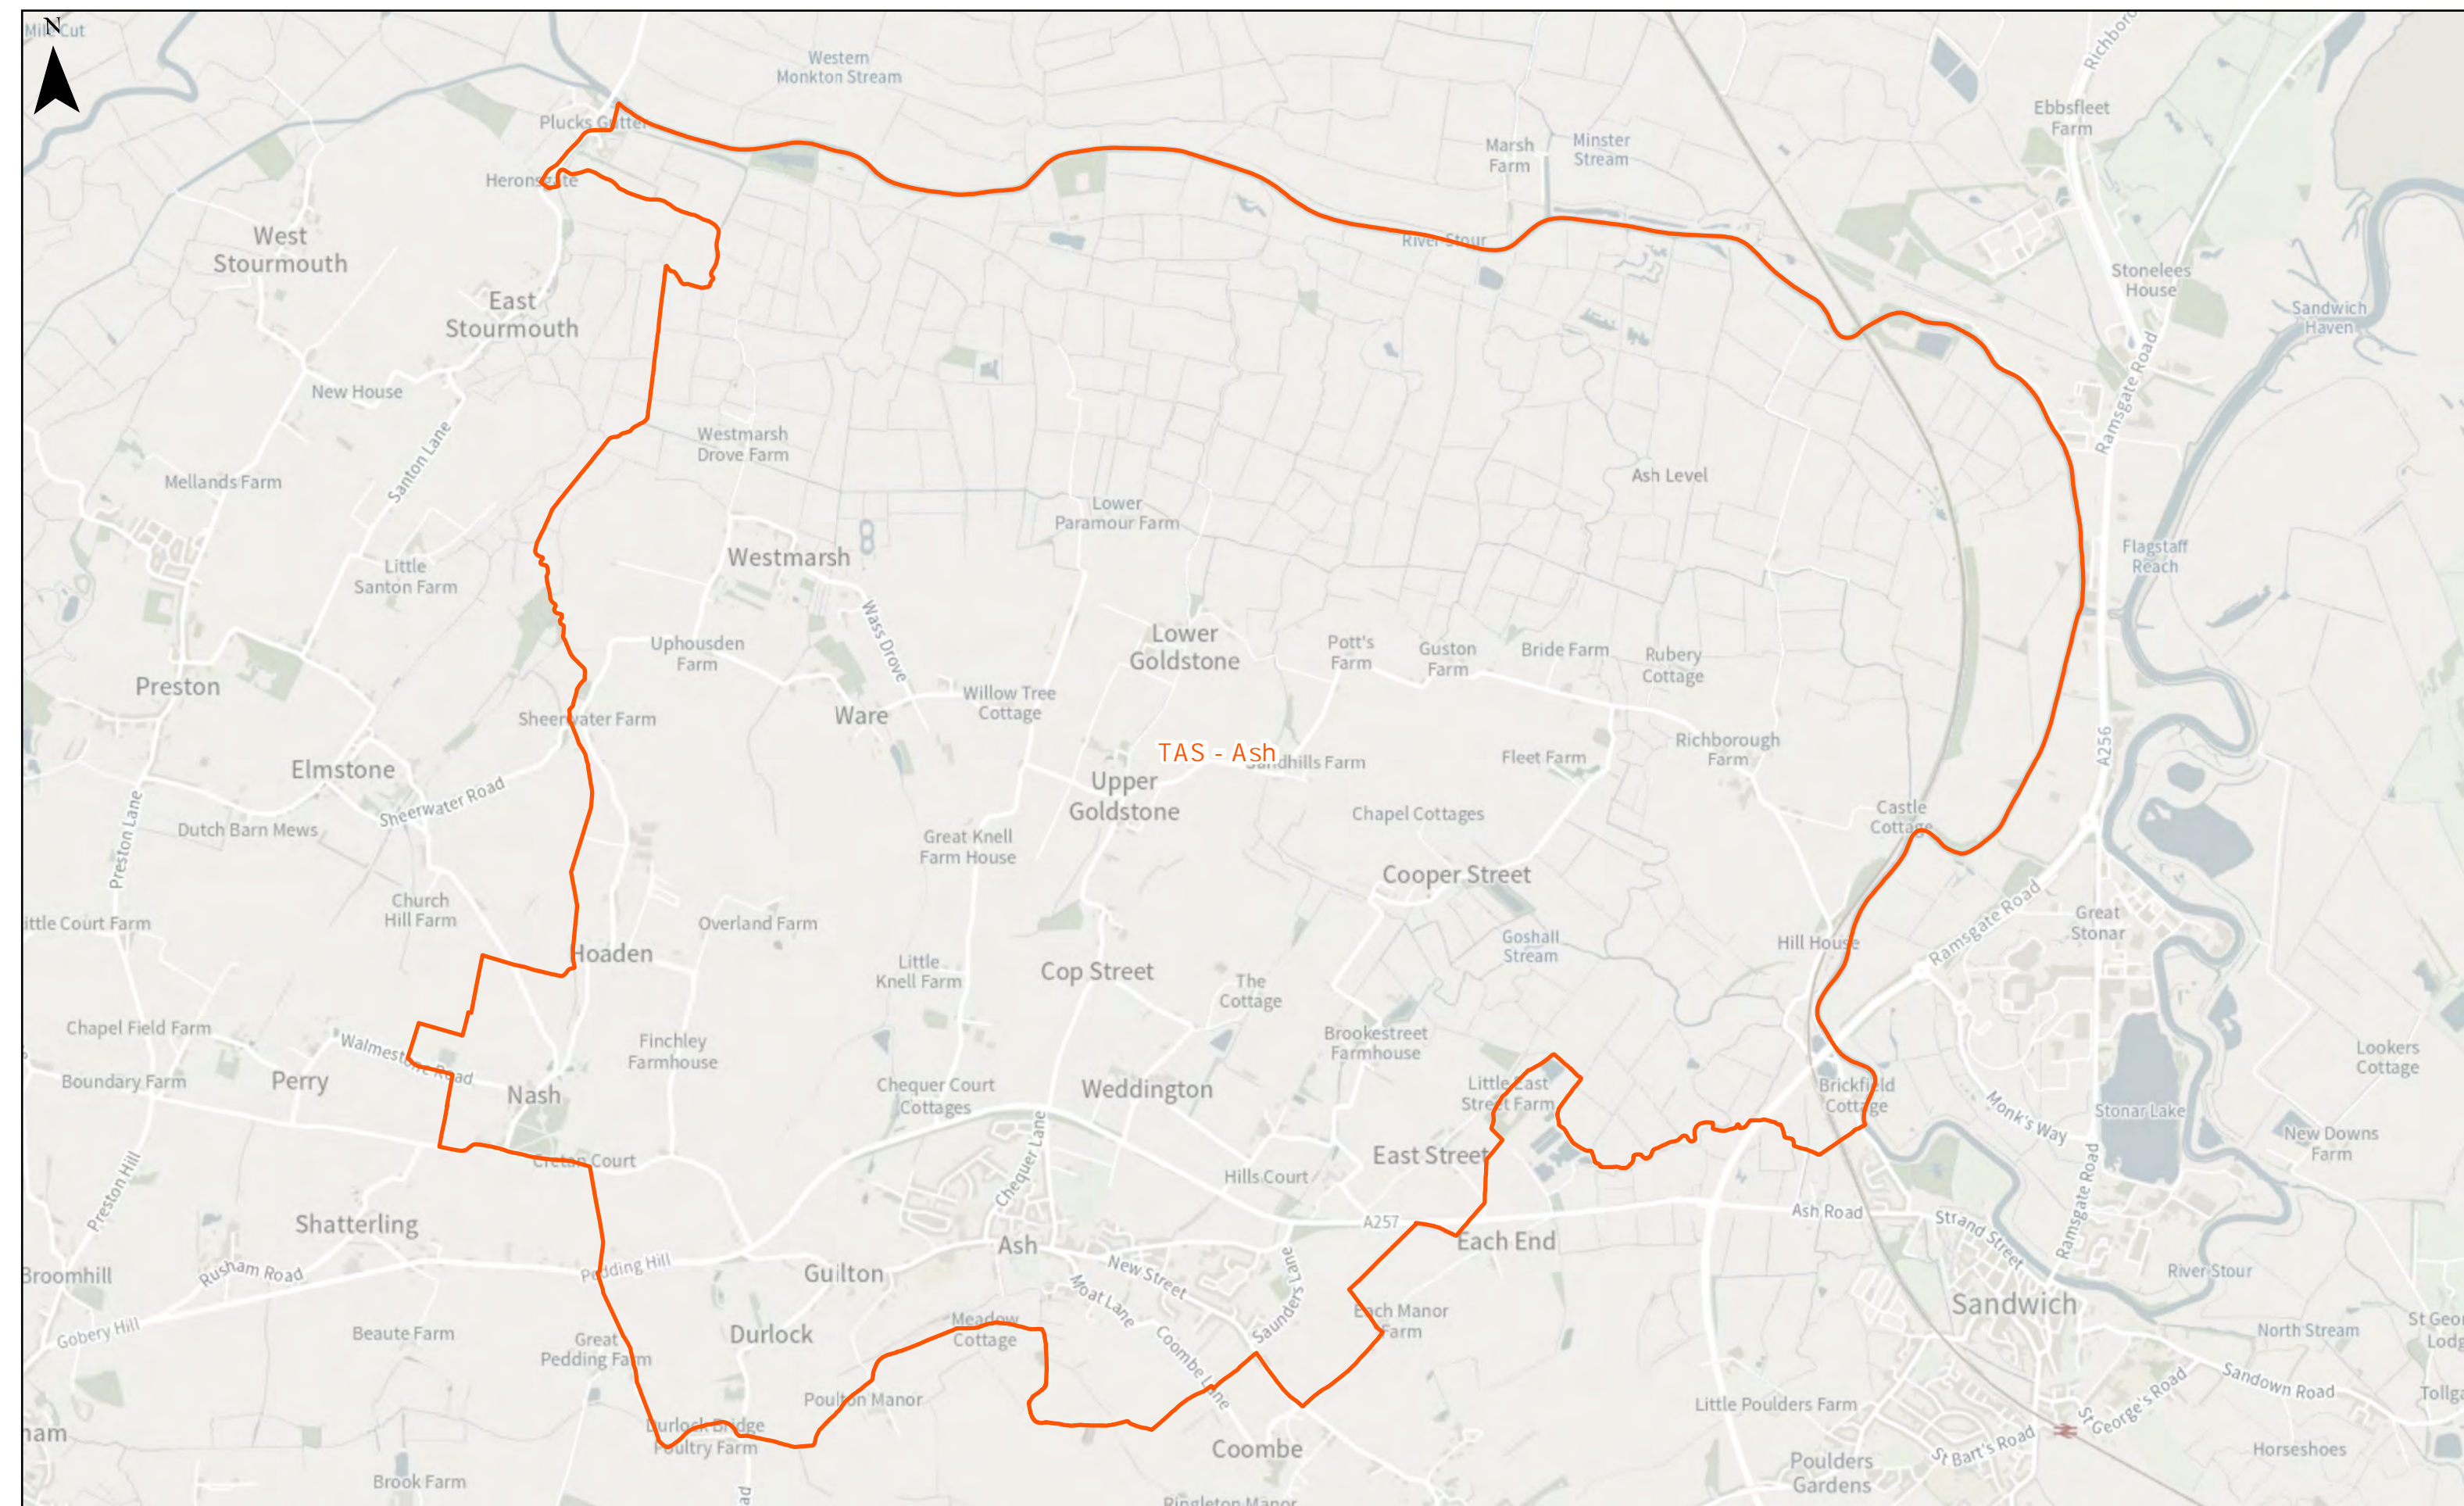

Existing Polling District: TAS - Ash

Year of Production: 2023