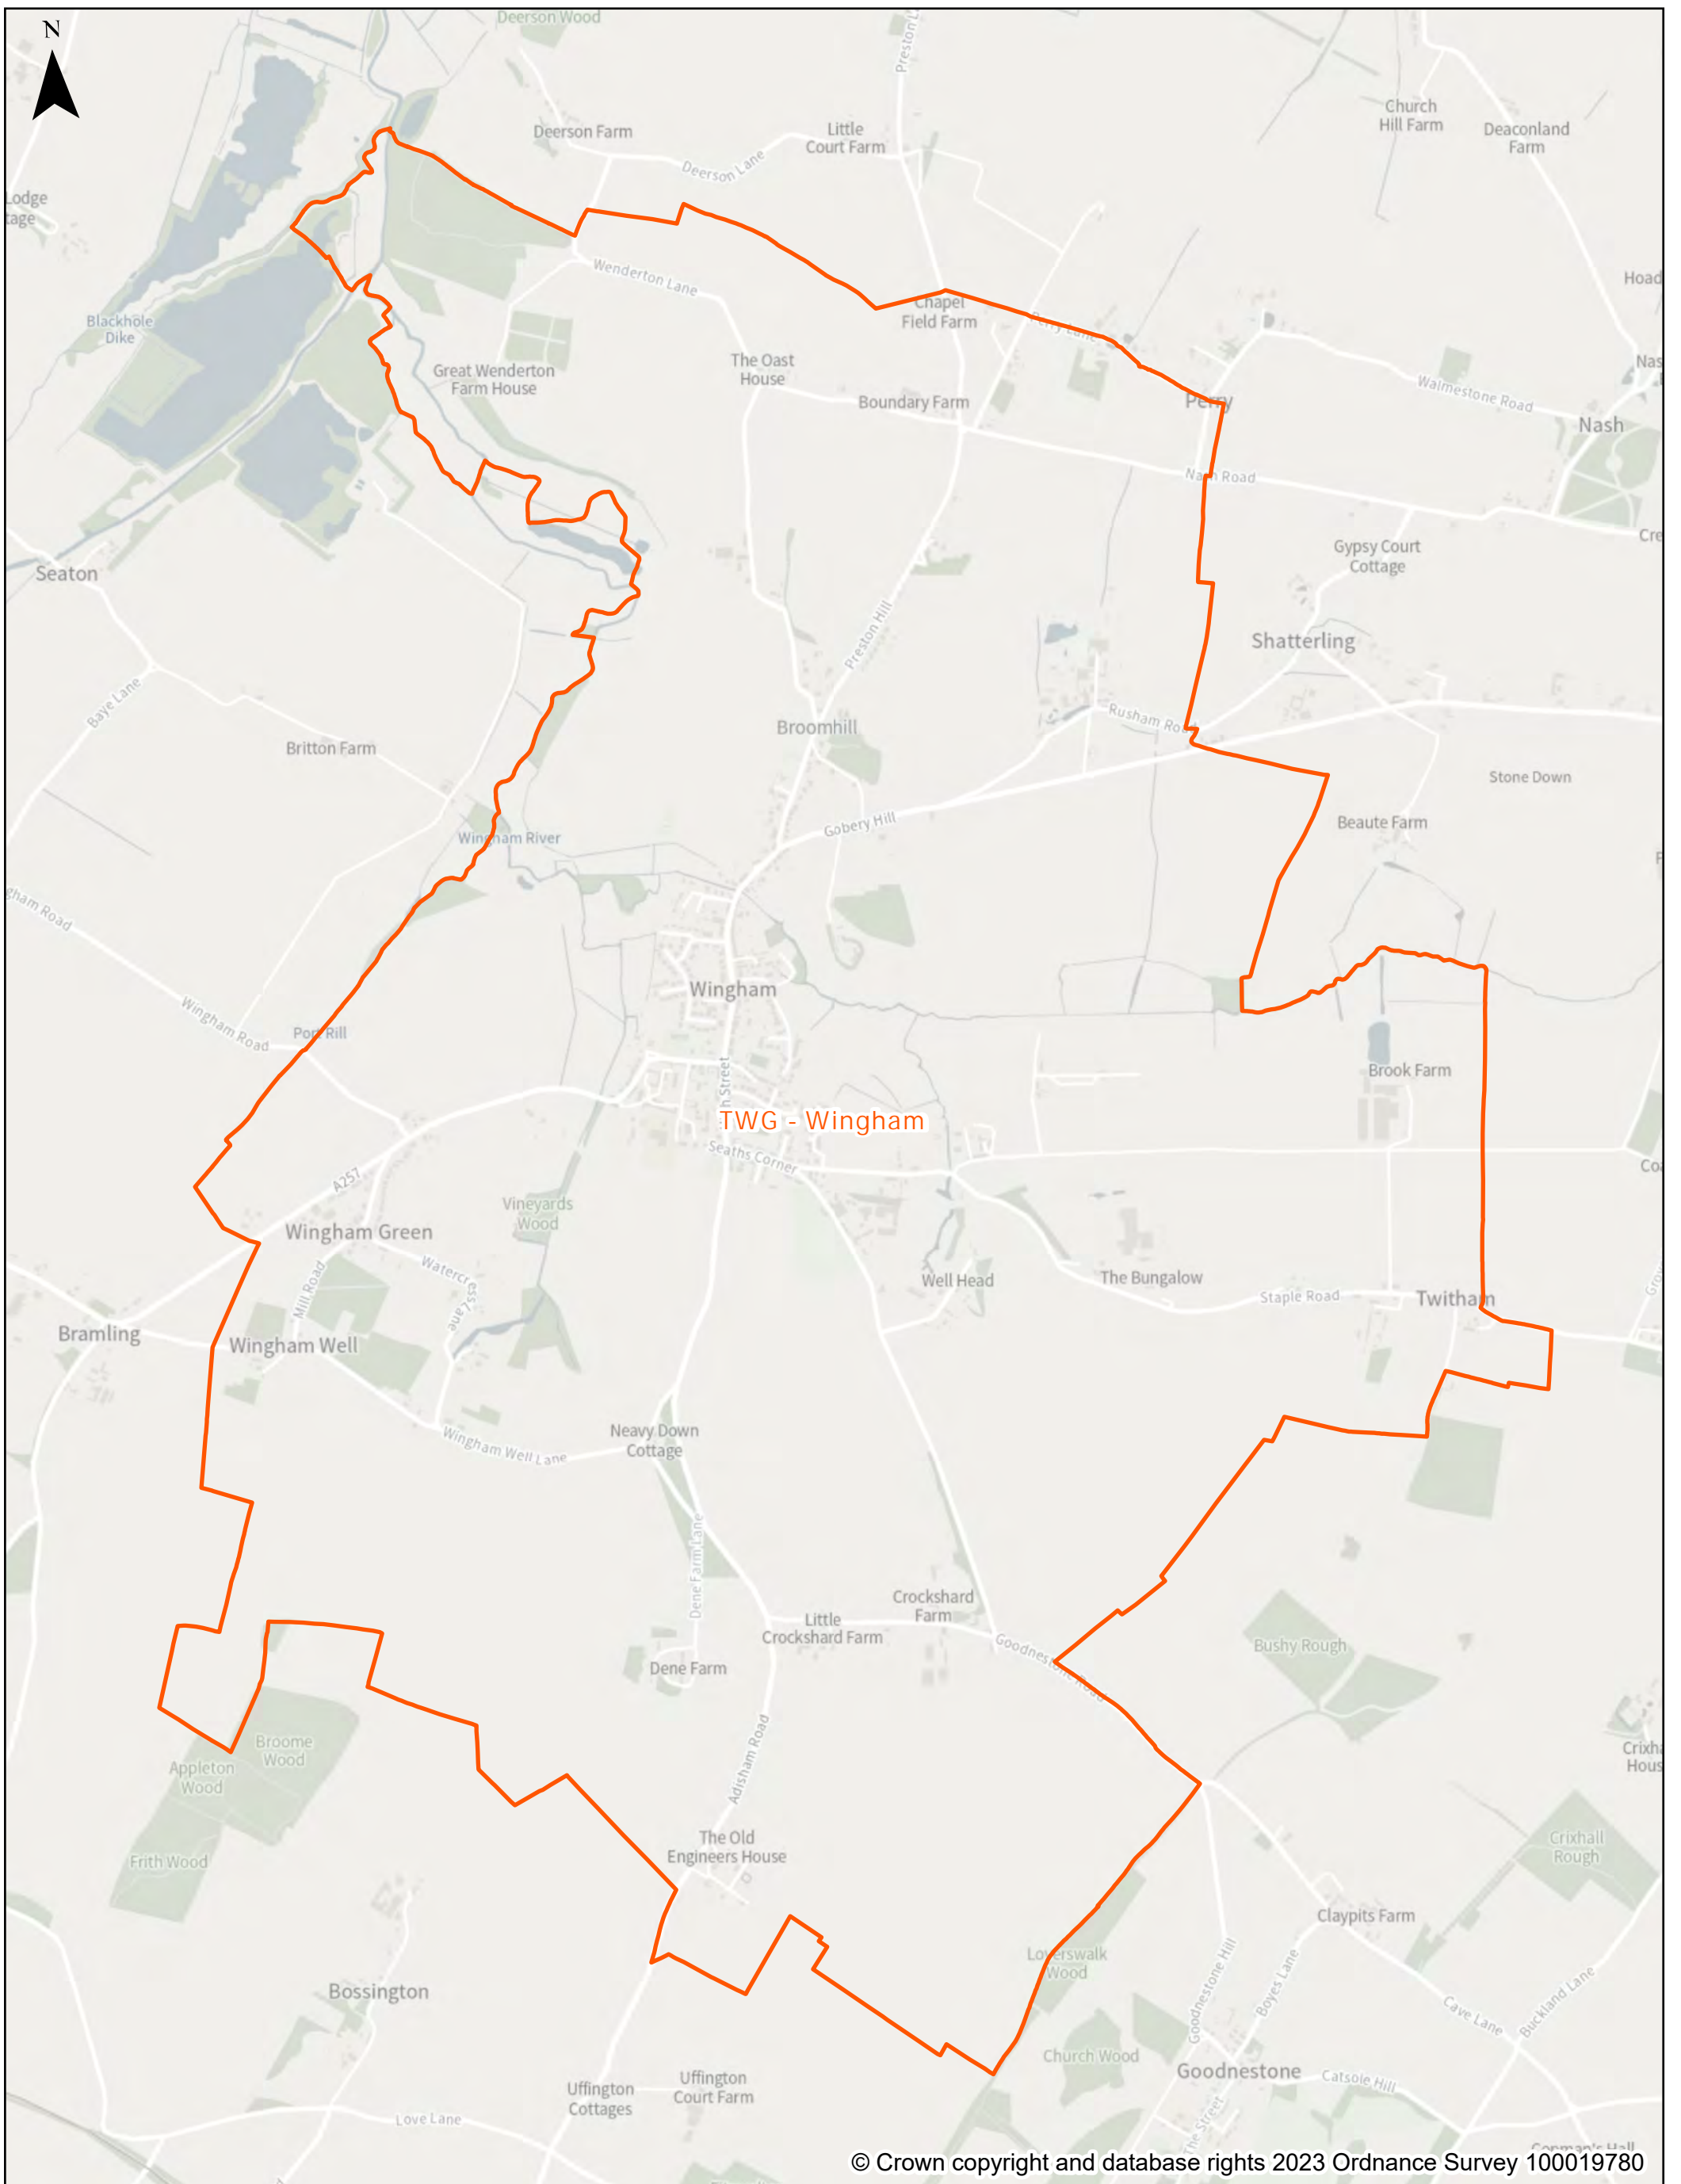

Year of Production: 2023

Dover District Council
 Honeywood Close
 White Cliffs Business Park
 Whitfield
 DOVER
 CT16 3PJ

© Crown copyright and database rights 2023 Ordnance Survey 100019780

Existing Polling District: TWG - Wingham