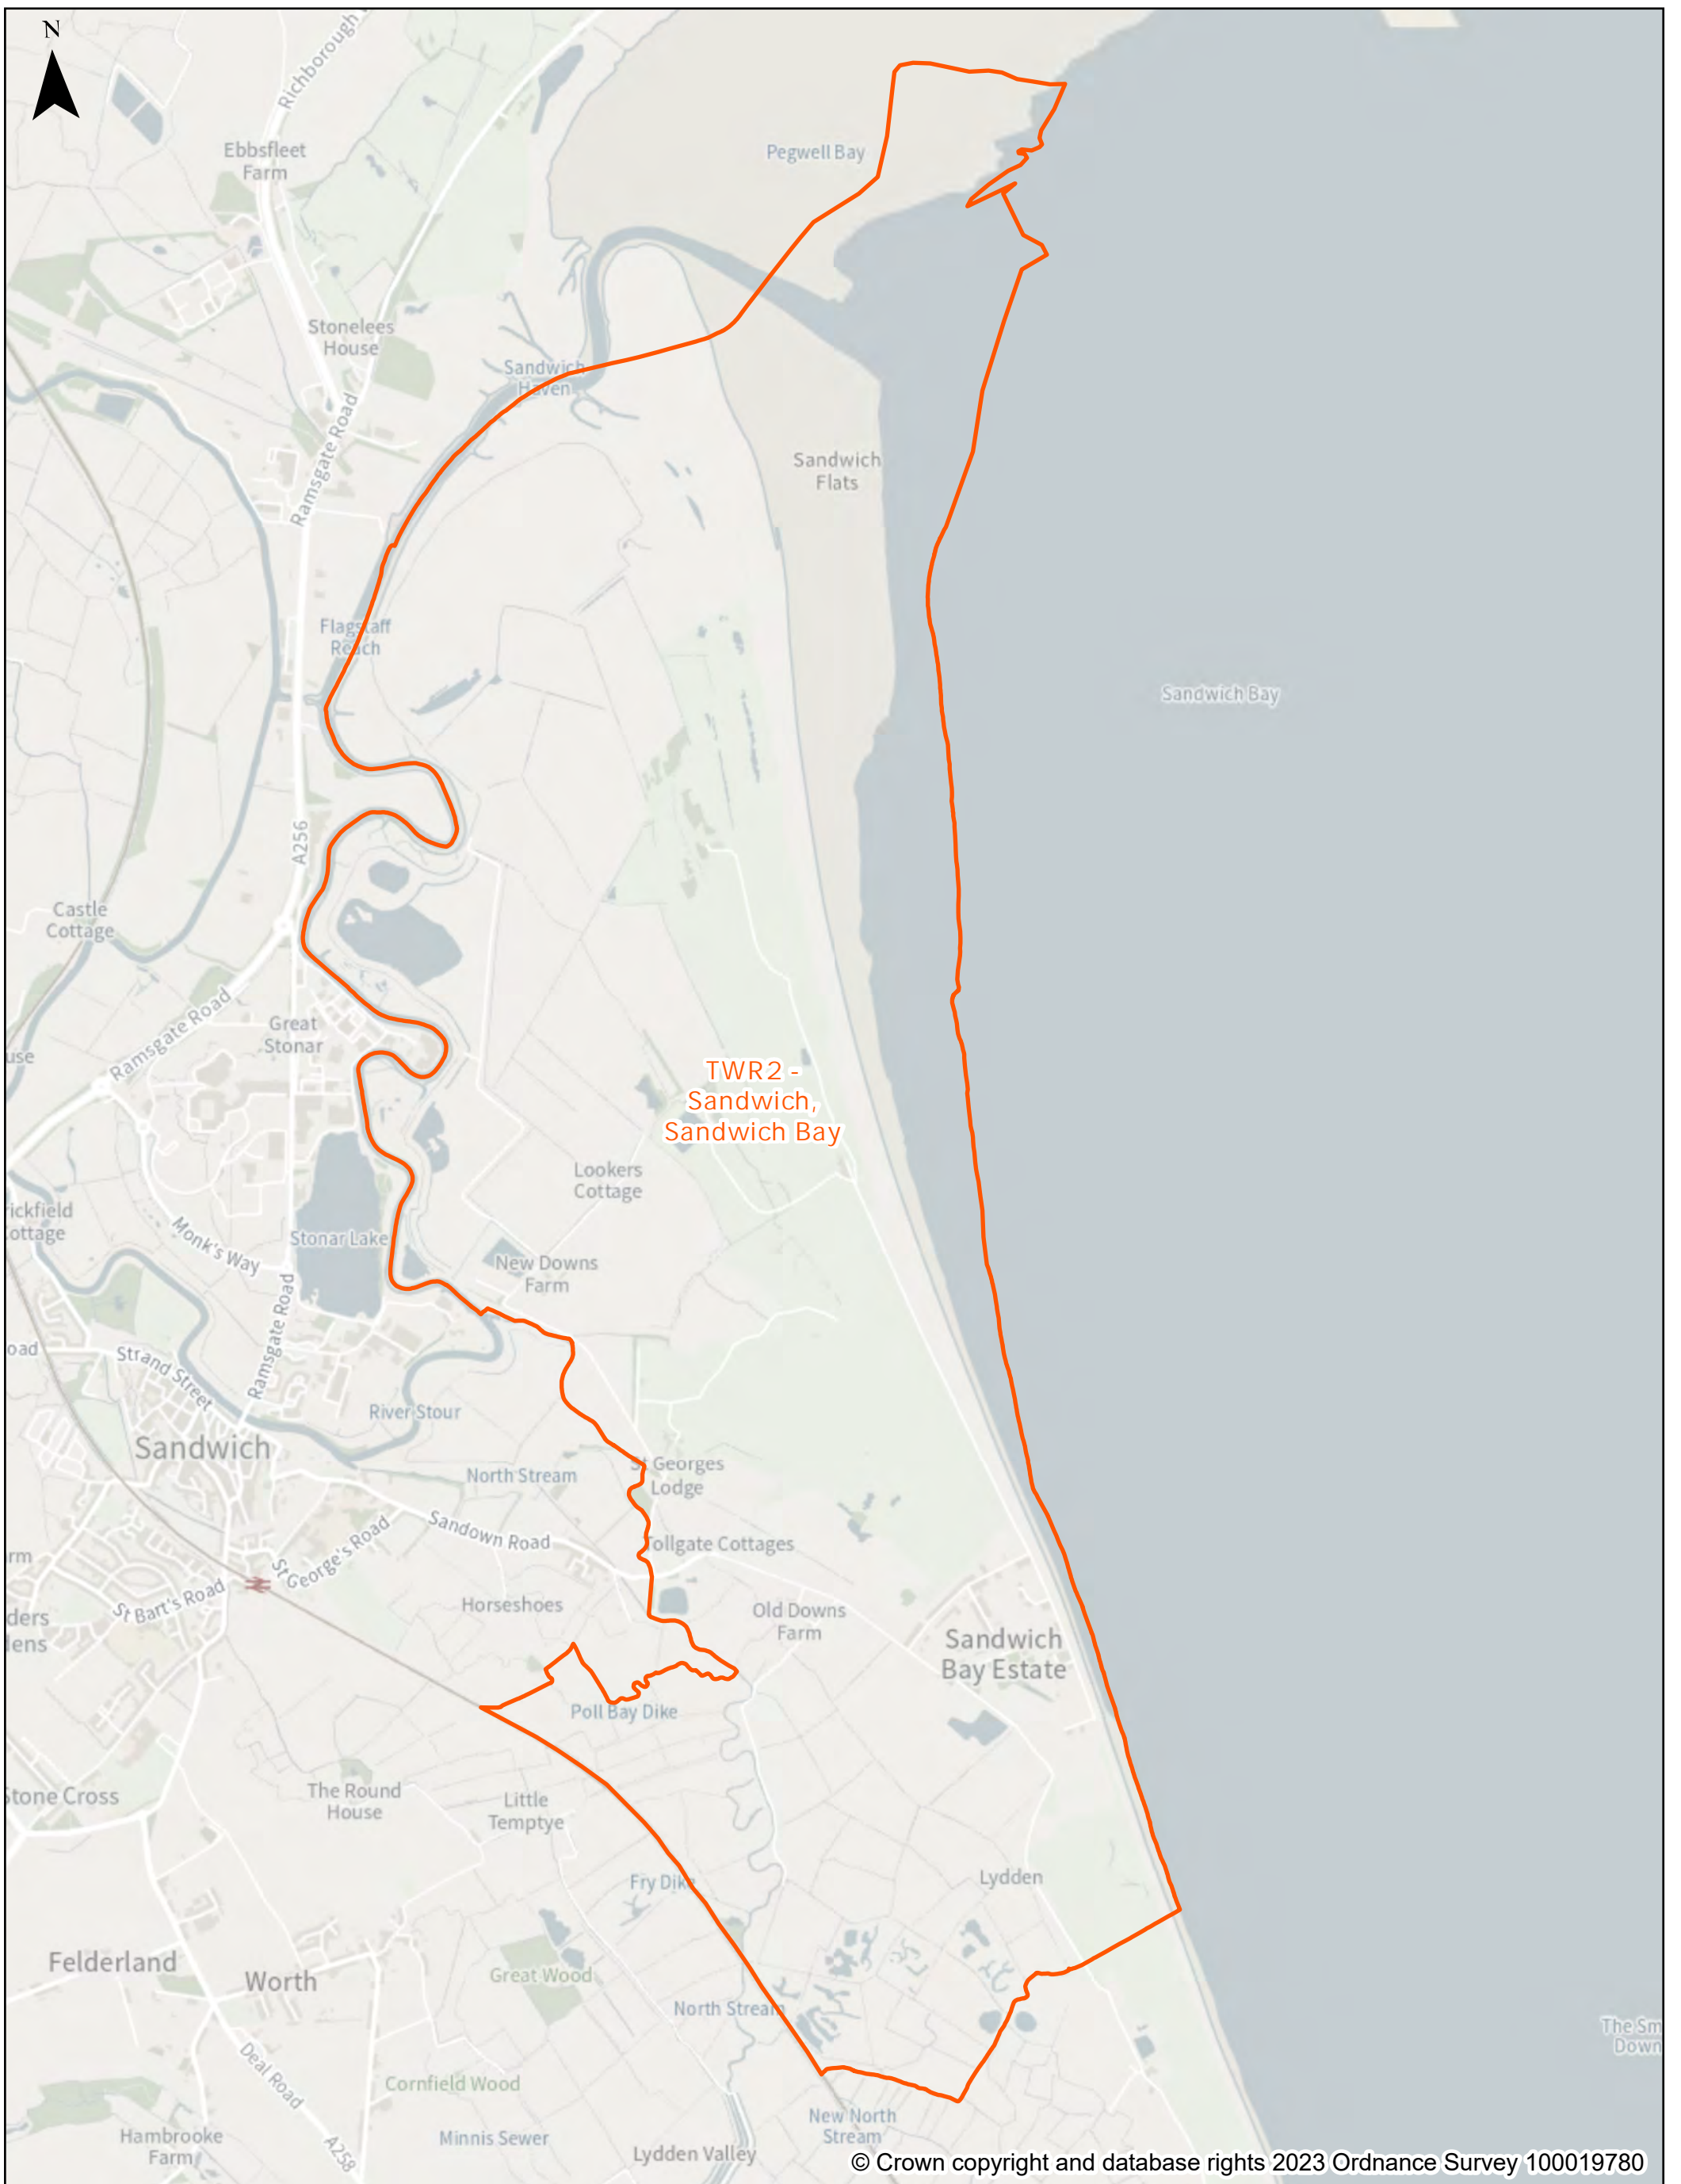

Existing Polling District: TWR2 - Sandwich, Sandwich Bay

Year of Production: 2023

Dover District Council
Honeywood Close
White Cliffs Business Park
Whitfield
DOVER
CT16 3PJ