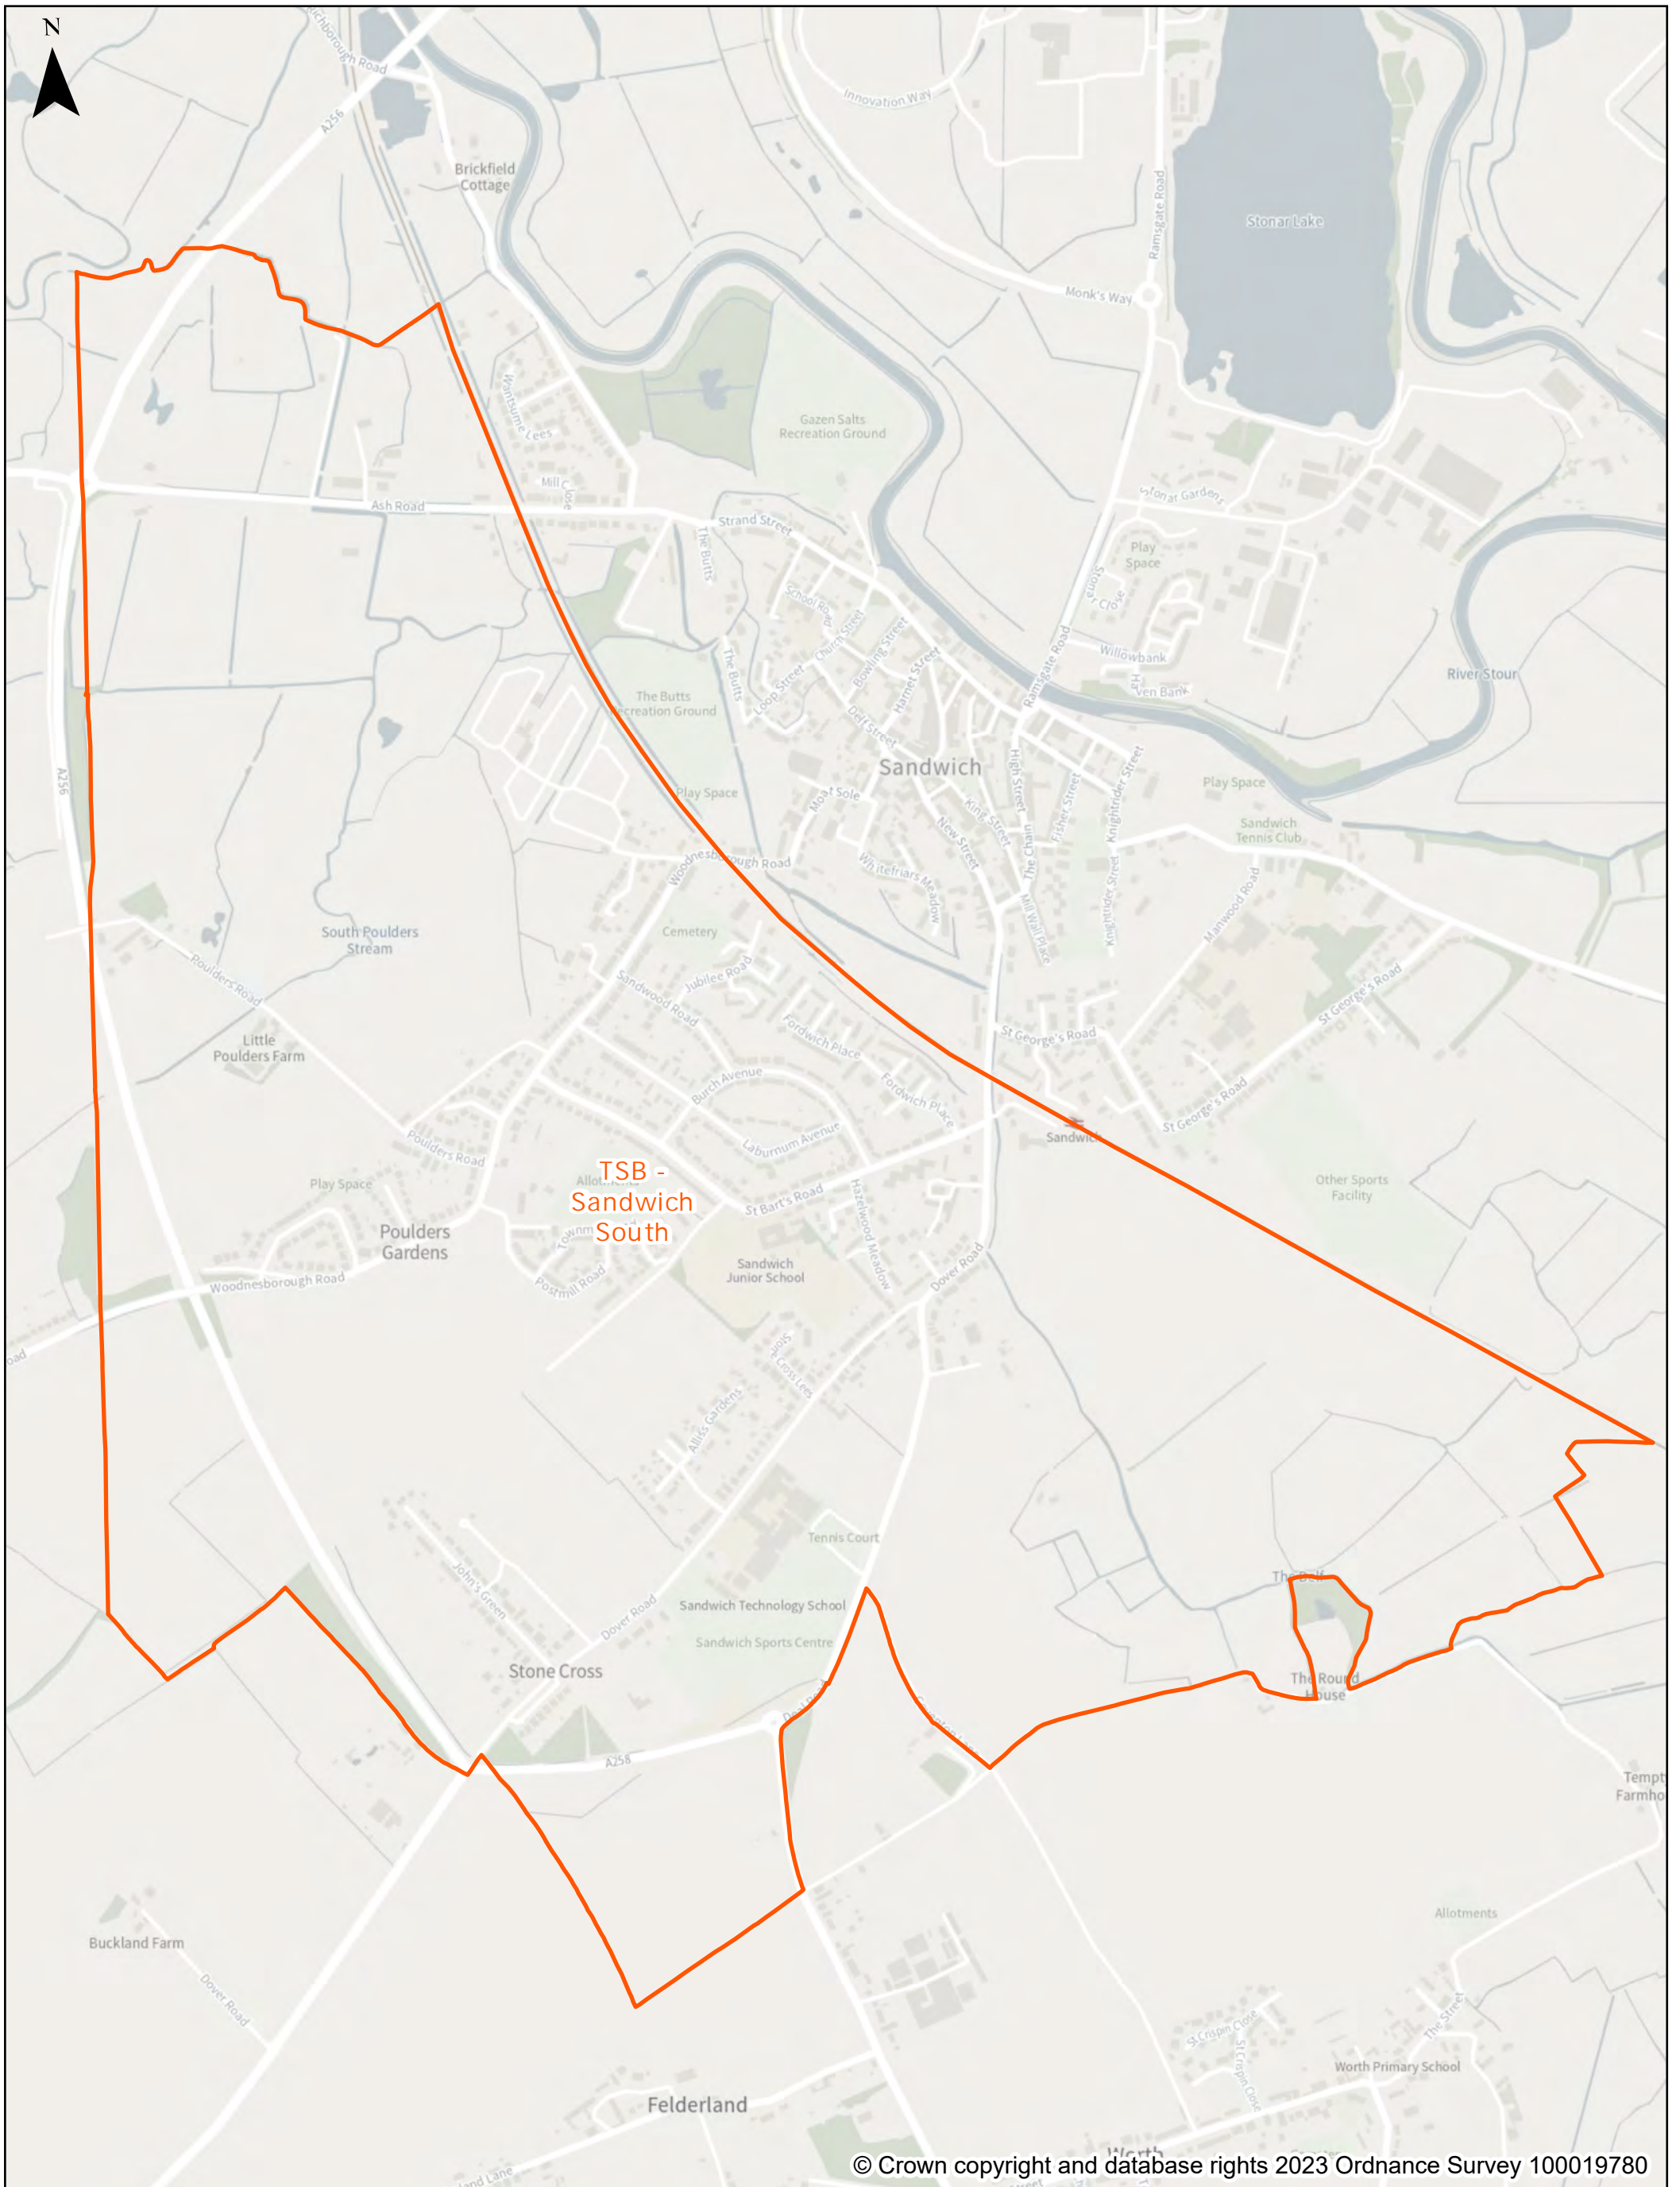

© Crown copyright and database rights 2023 Ordnance Survey 100019780

Existing Polling District: TSB - Sandwich South

Year of Production: 2023

Dover District Council
Honeywood Close
White Cliffs Business Park
Whitfield
DOVER
CT16 3PJ