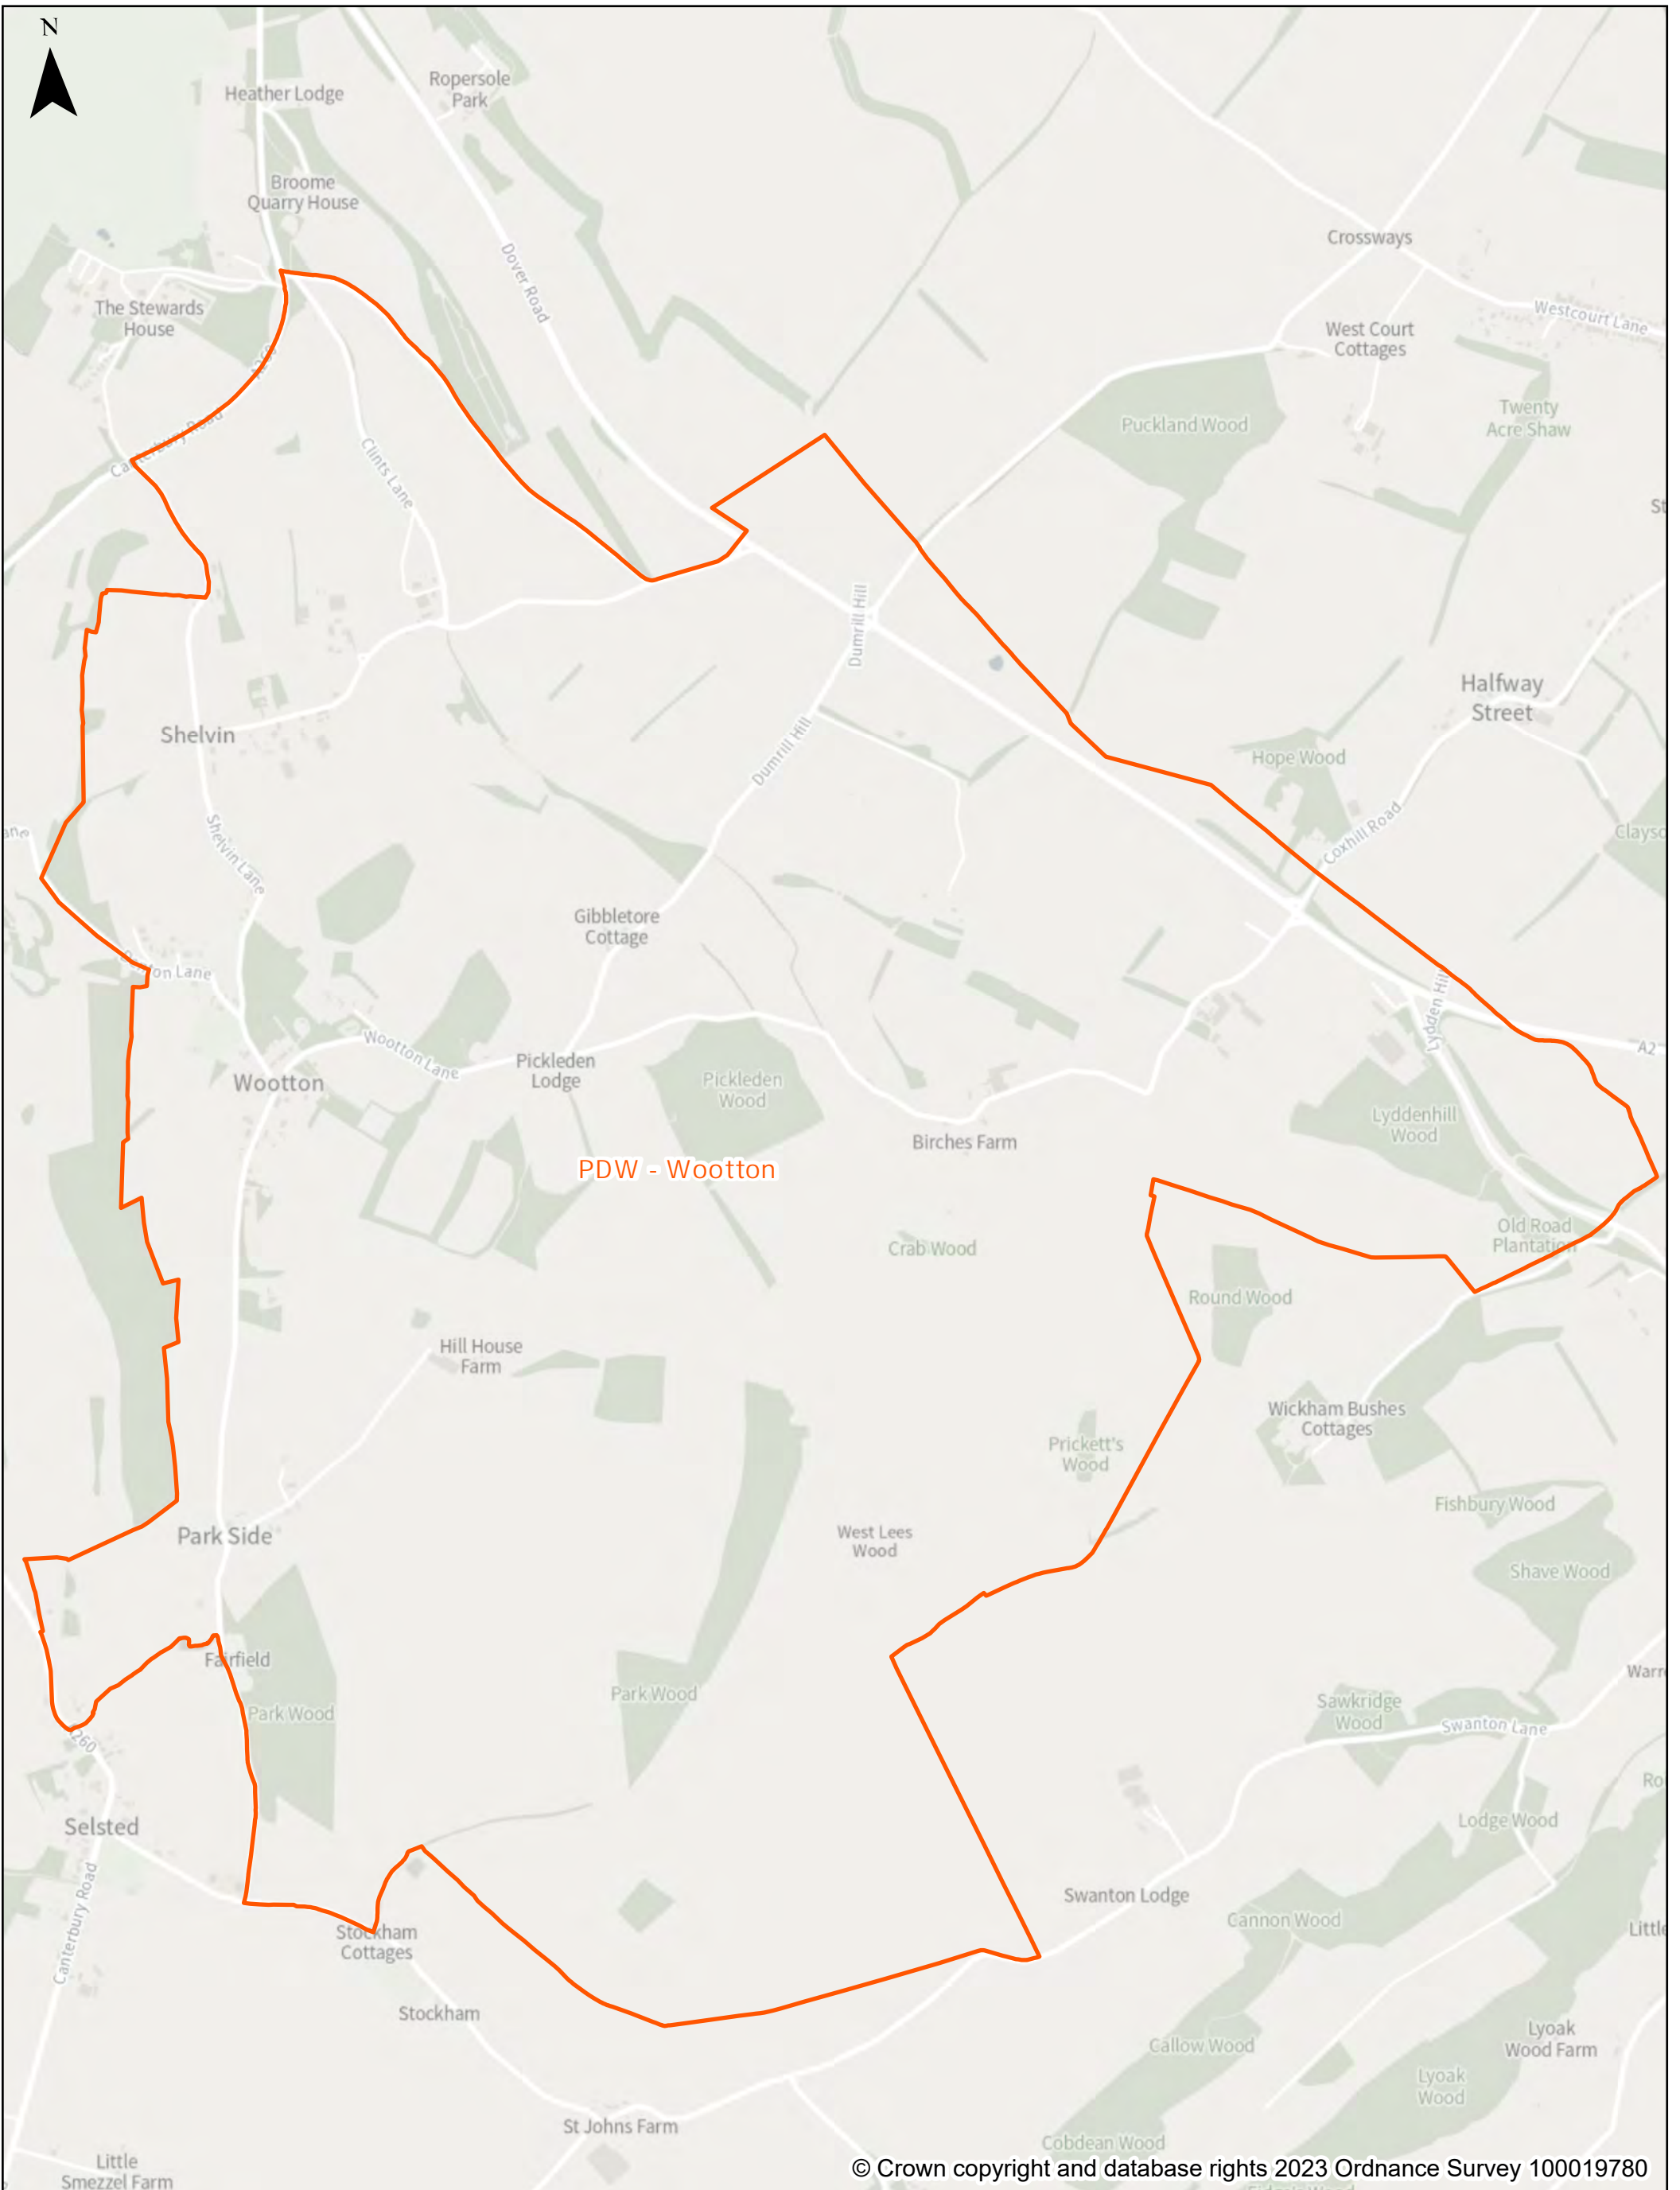

Existing Polling District: PDD - Denton

Year of Production: 2023

Dover District Council
 Honeywood Close
 White Cliffs Business Park
 Whitfield
 DOVER
 CT16 3PJ

Existing Polling District: PDW - Wootton

Year of Production: 2023