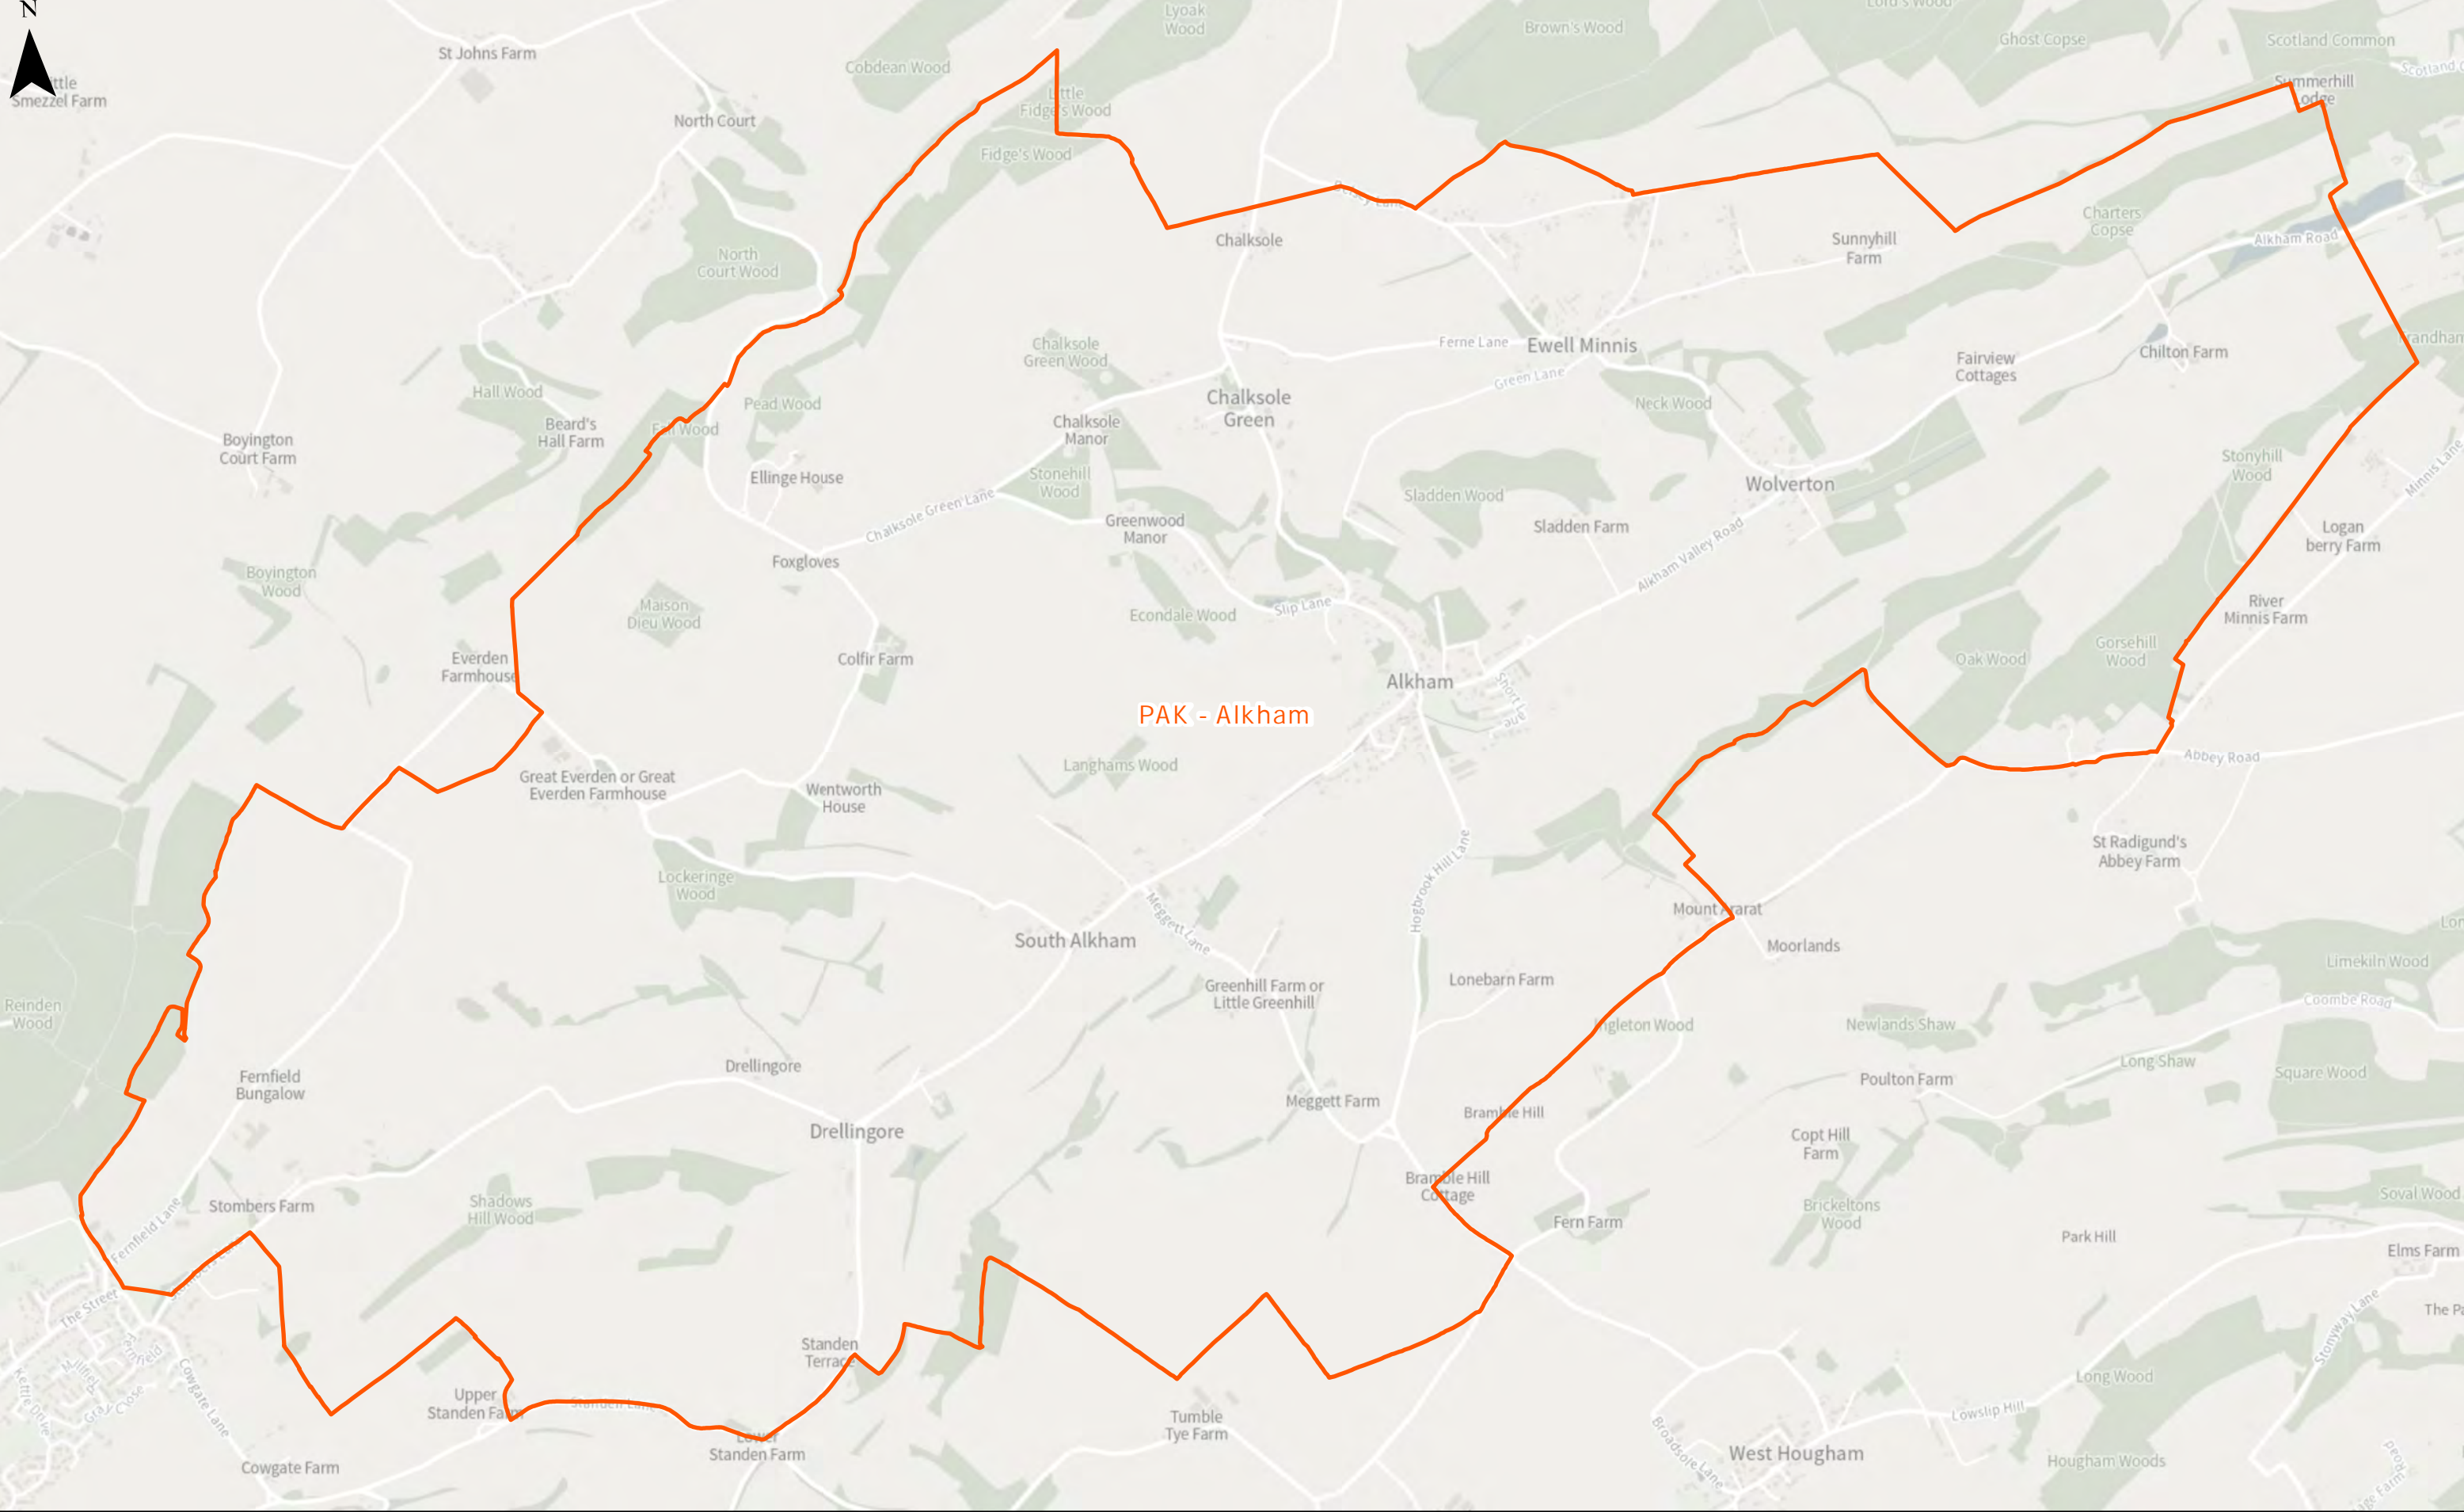

Existing Polling Districts: BTH1 - Tower Hamlets, West & BTH2 - Tower Hamlets, East

Year of Production: 2023

© Crown copyright and database rights 2023 Ordnance Survey 100019780

Dover District Council
White Cliffs Business Park
Whitfield
Dover
CT16 3PJ