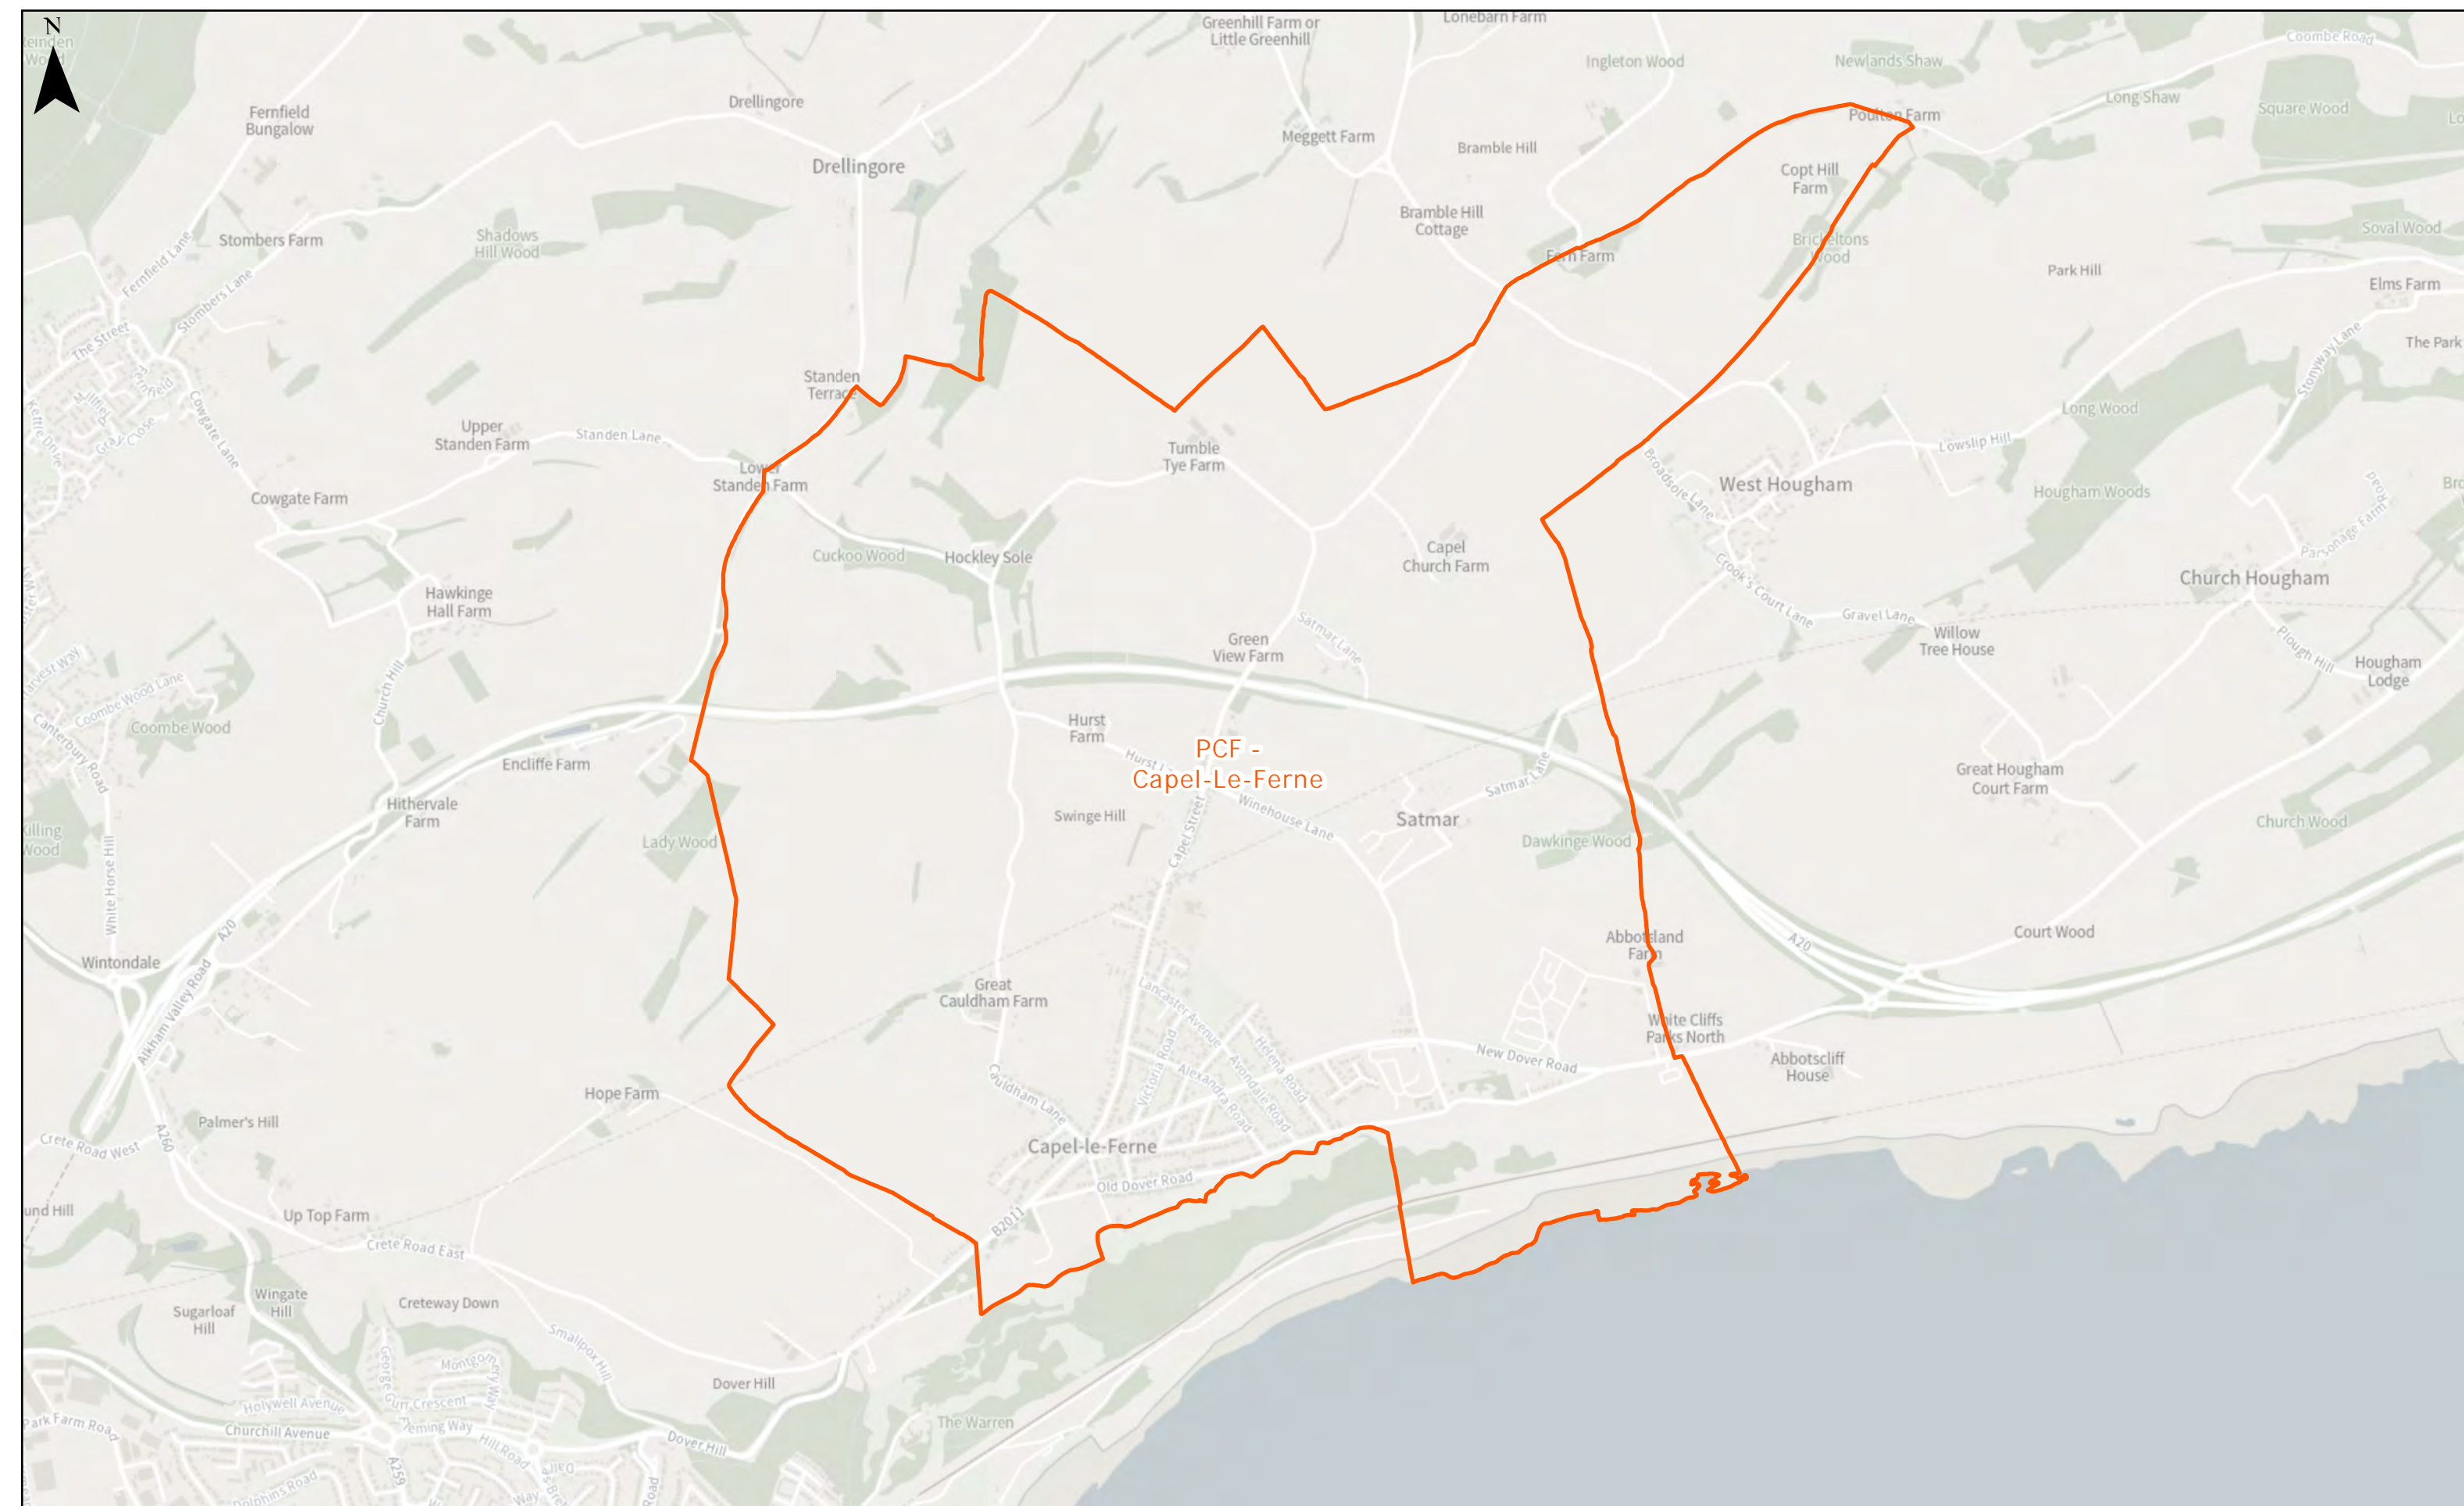

Existing Polling District: PCF - Capel-Le-Ferne

Year of Production: 2023

© Crown copyright and database rights 2023 Ordnance Survey 100019780

Dover District Council
White Cliffs Business Park
Whitfield
Dover
CT16 3PJ