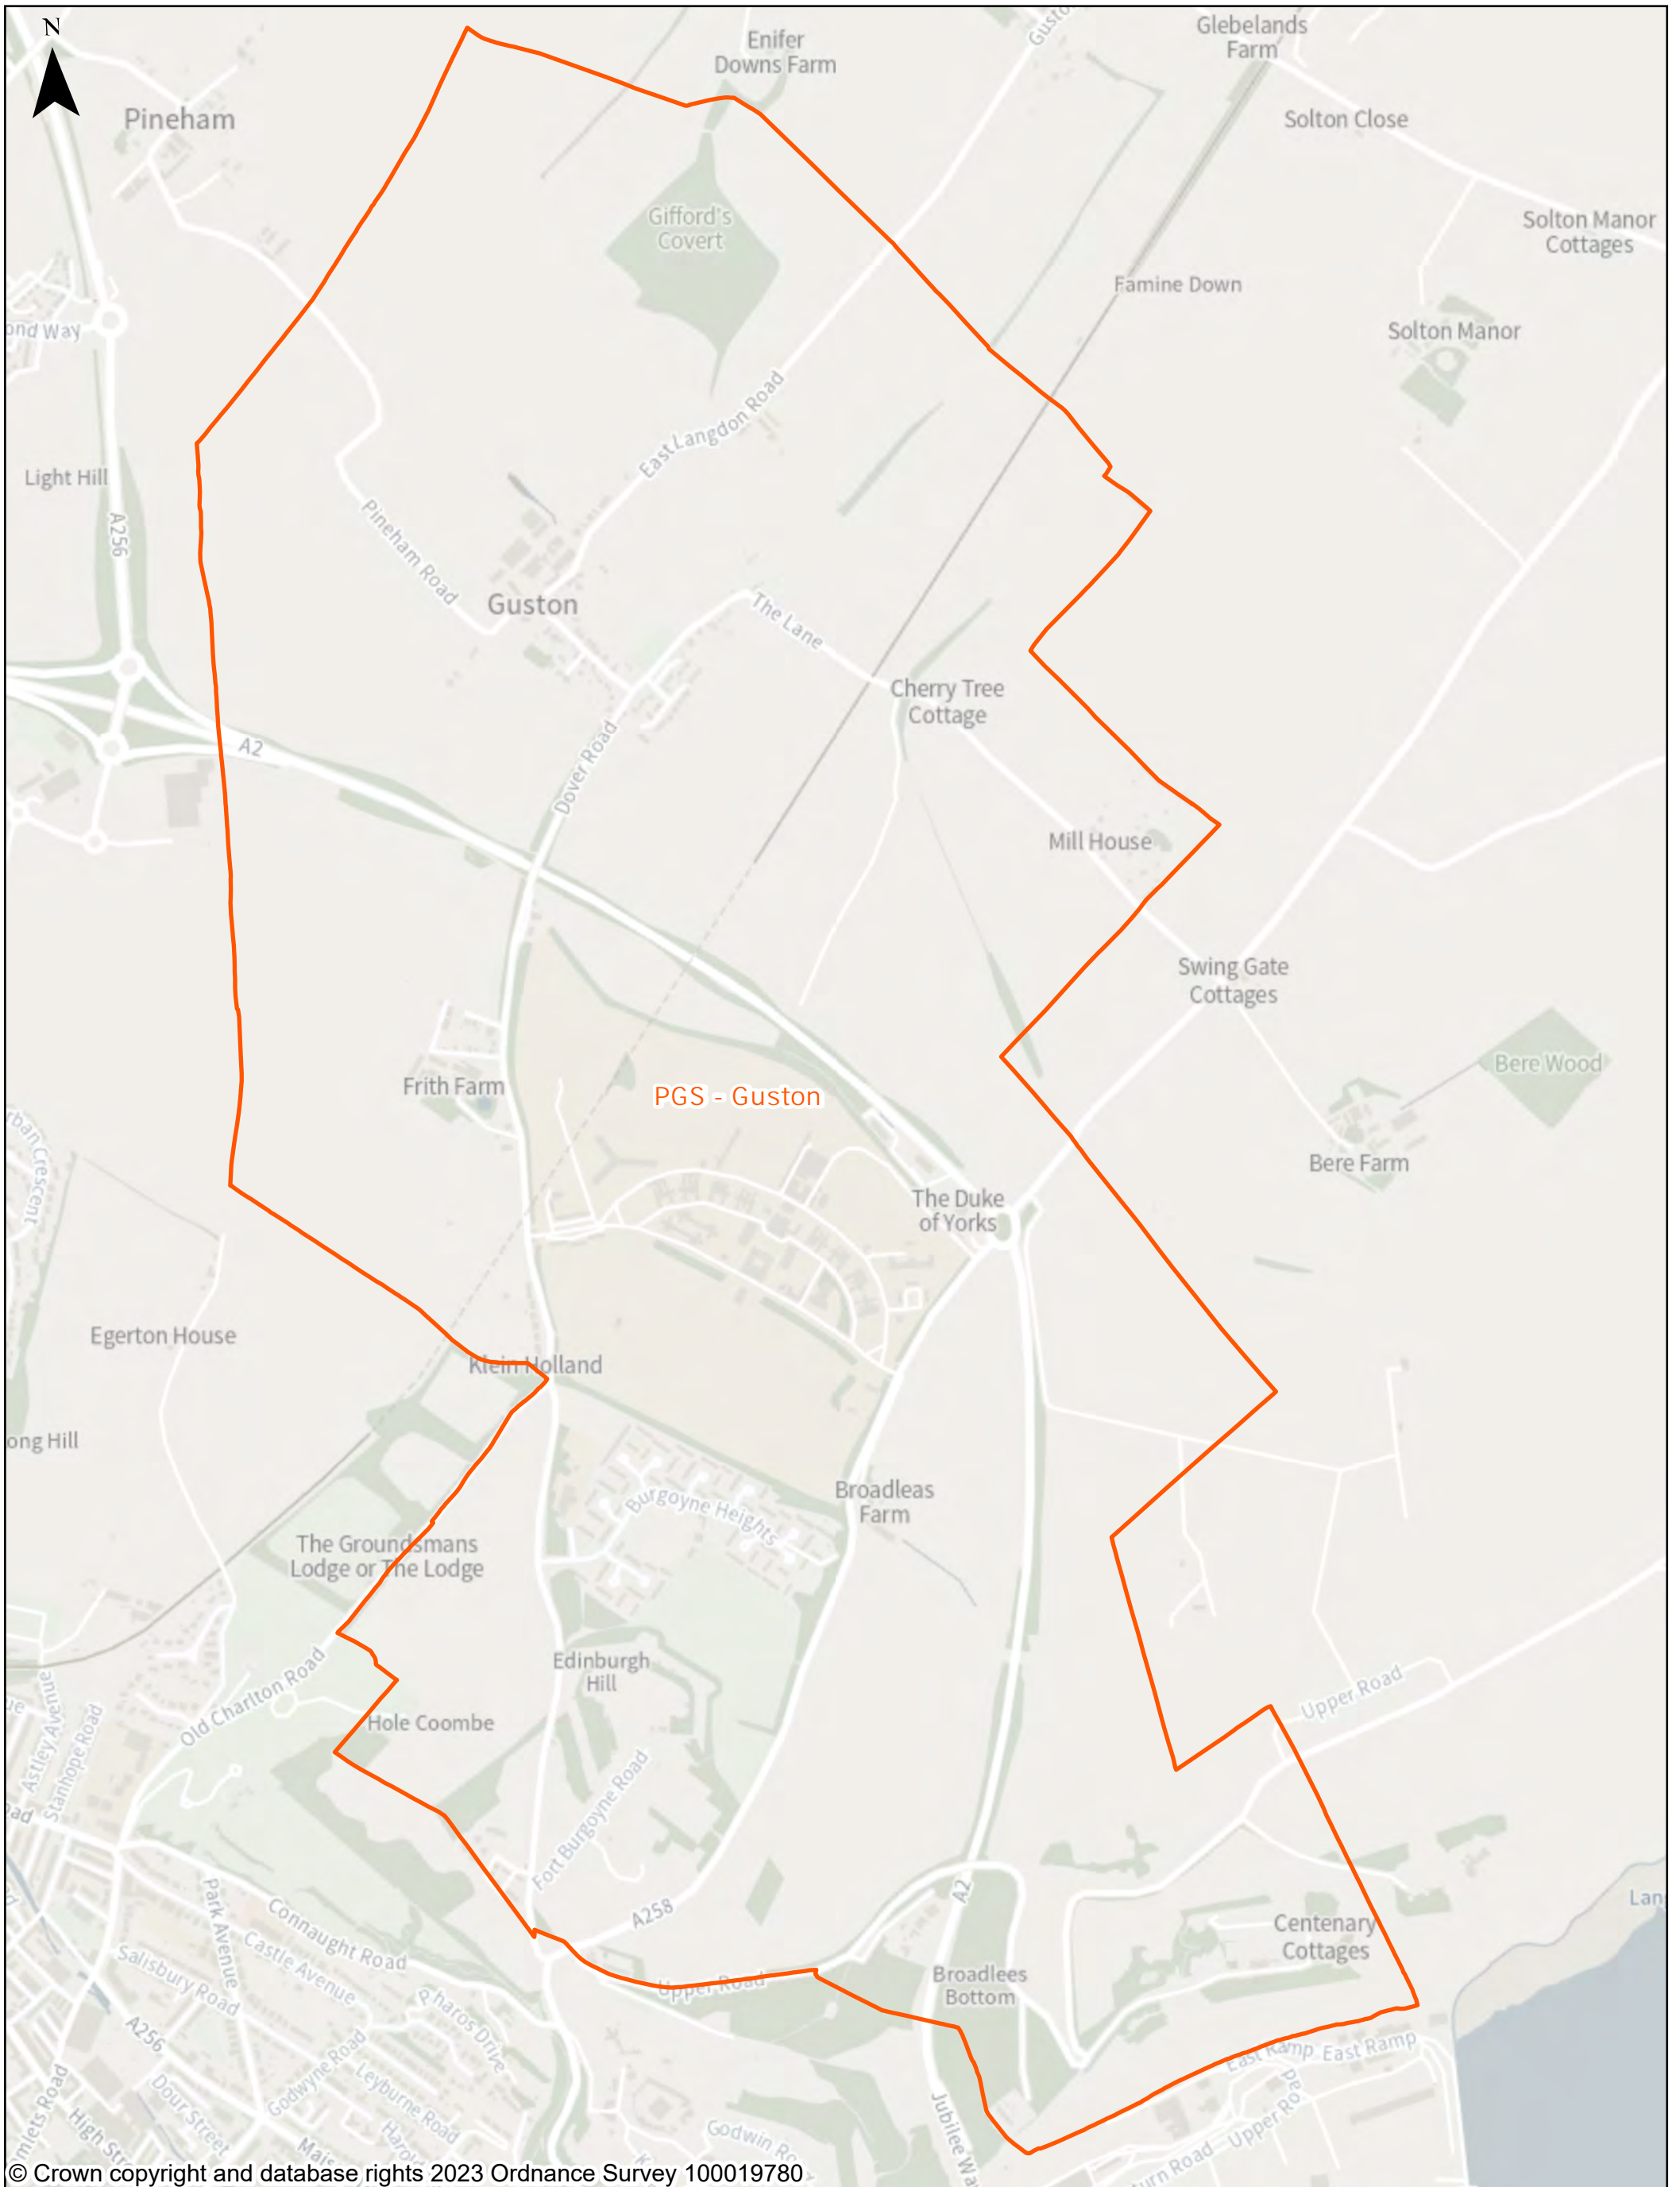

© Crown copyright and database rights 2023 Ordnance Survey 100019780

Existing Polling District: PGS - Guston

Year of Production: 2023

Dover District Council
Honeywood Close
White Cliffs Business Park
Whitfield
DOVER
CT16 3PJ