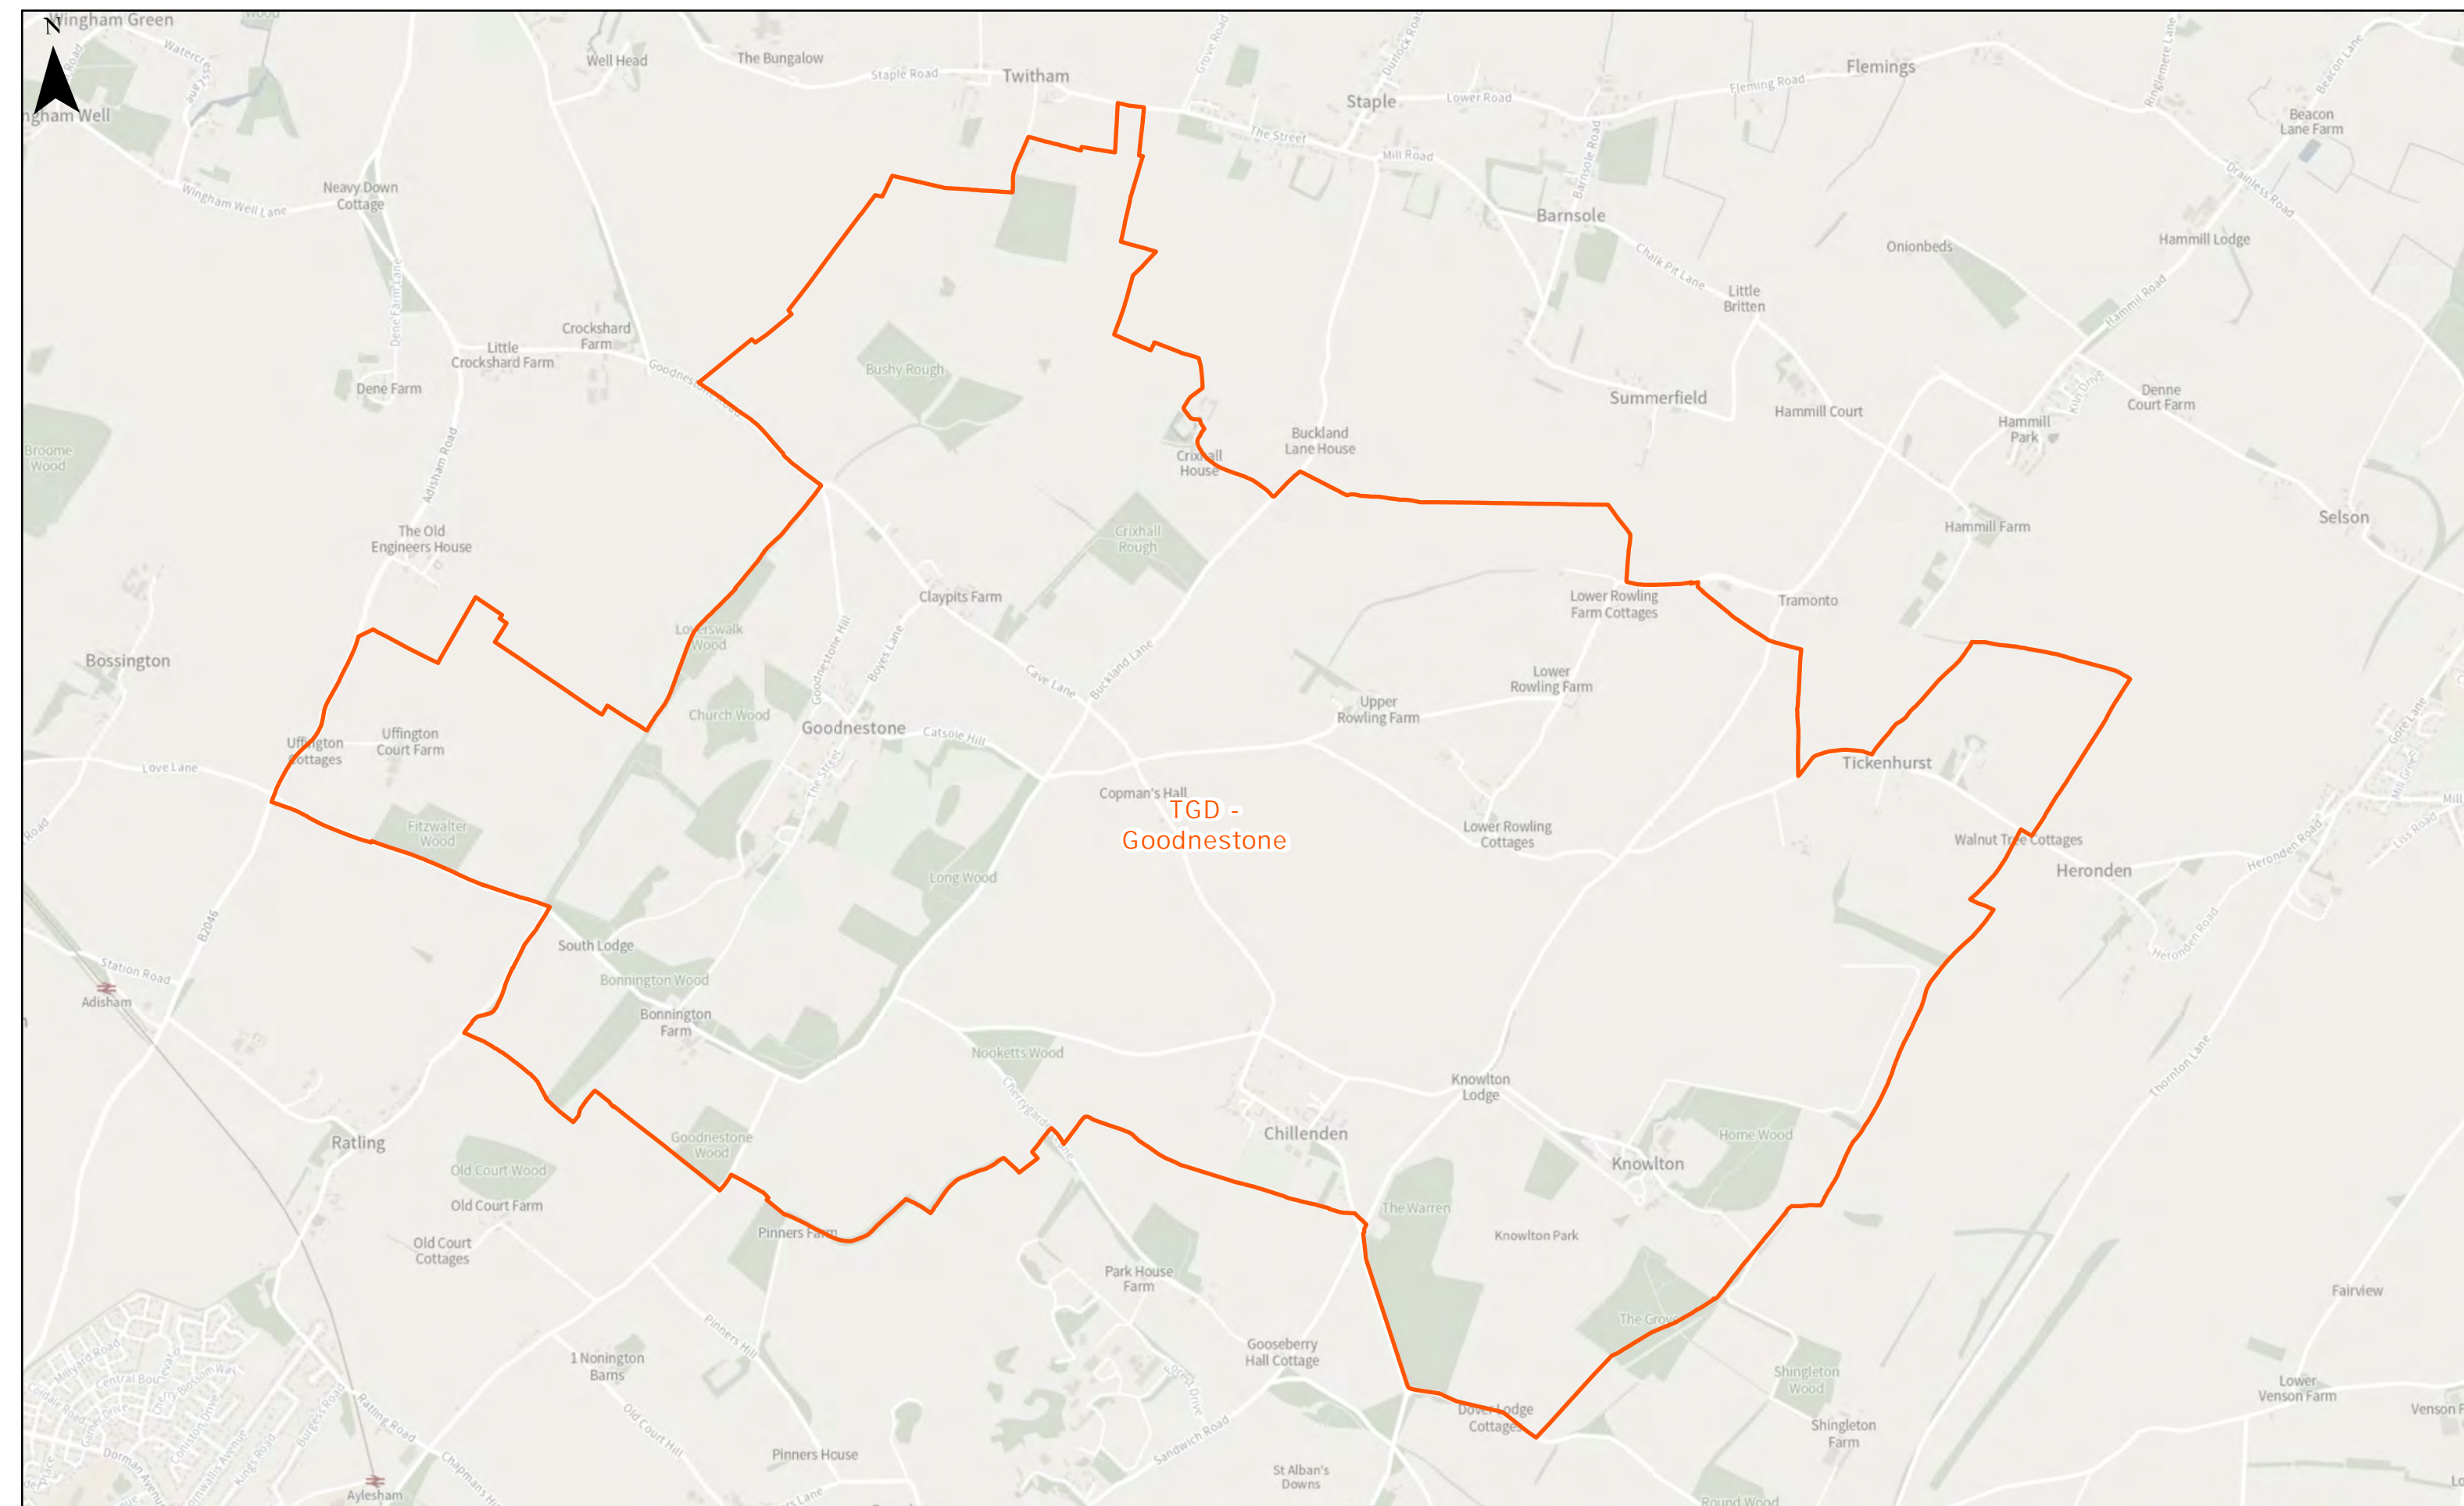

Existing Polling District: TGD - Goodnestone

Year of Production: 2023

© Crown copyright and database rights 2023 Ordnance Survey 100019780

Dover District Council
White Cliffs Business Park
Whitfield
Dover
CT16 3PJ