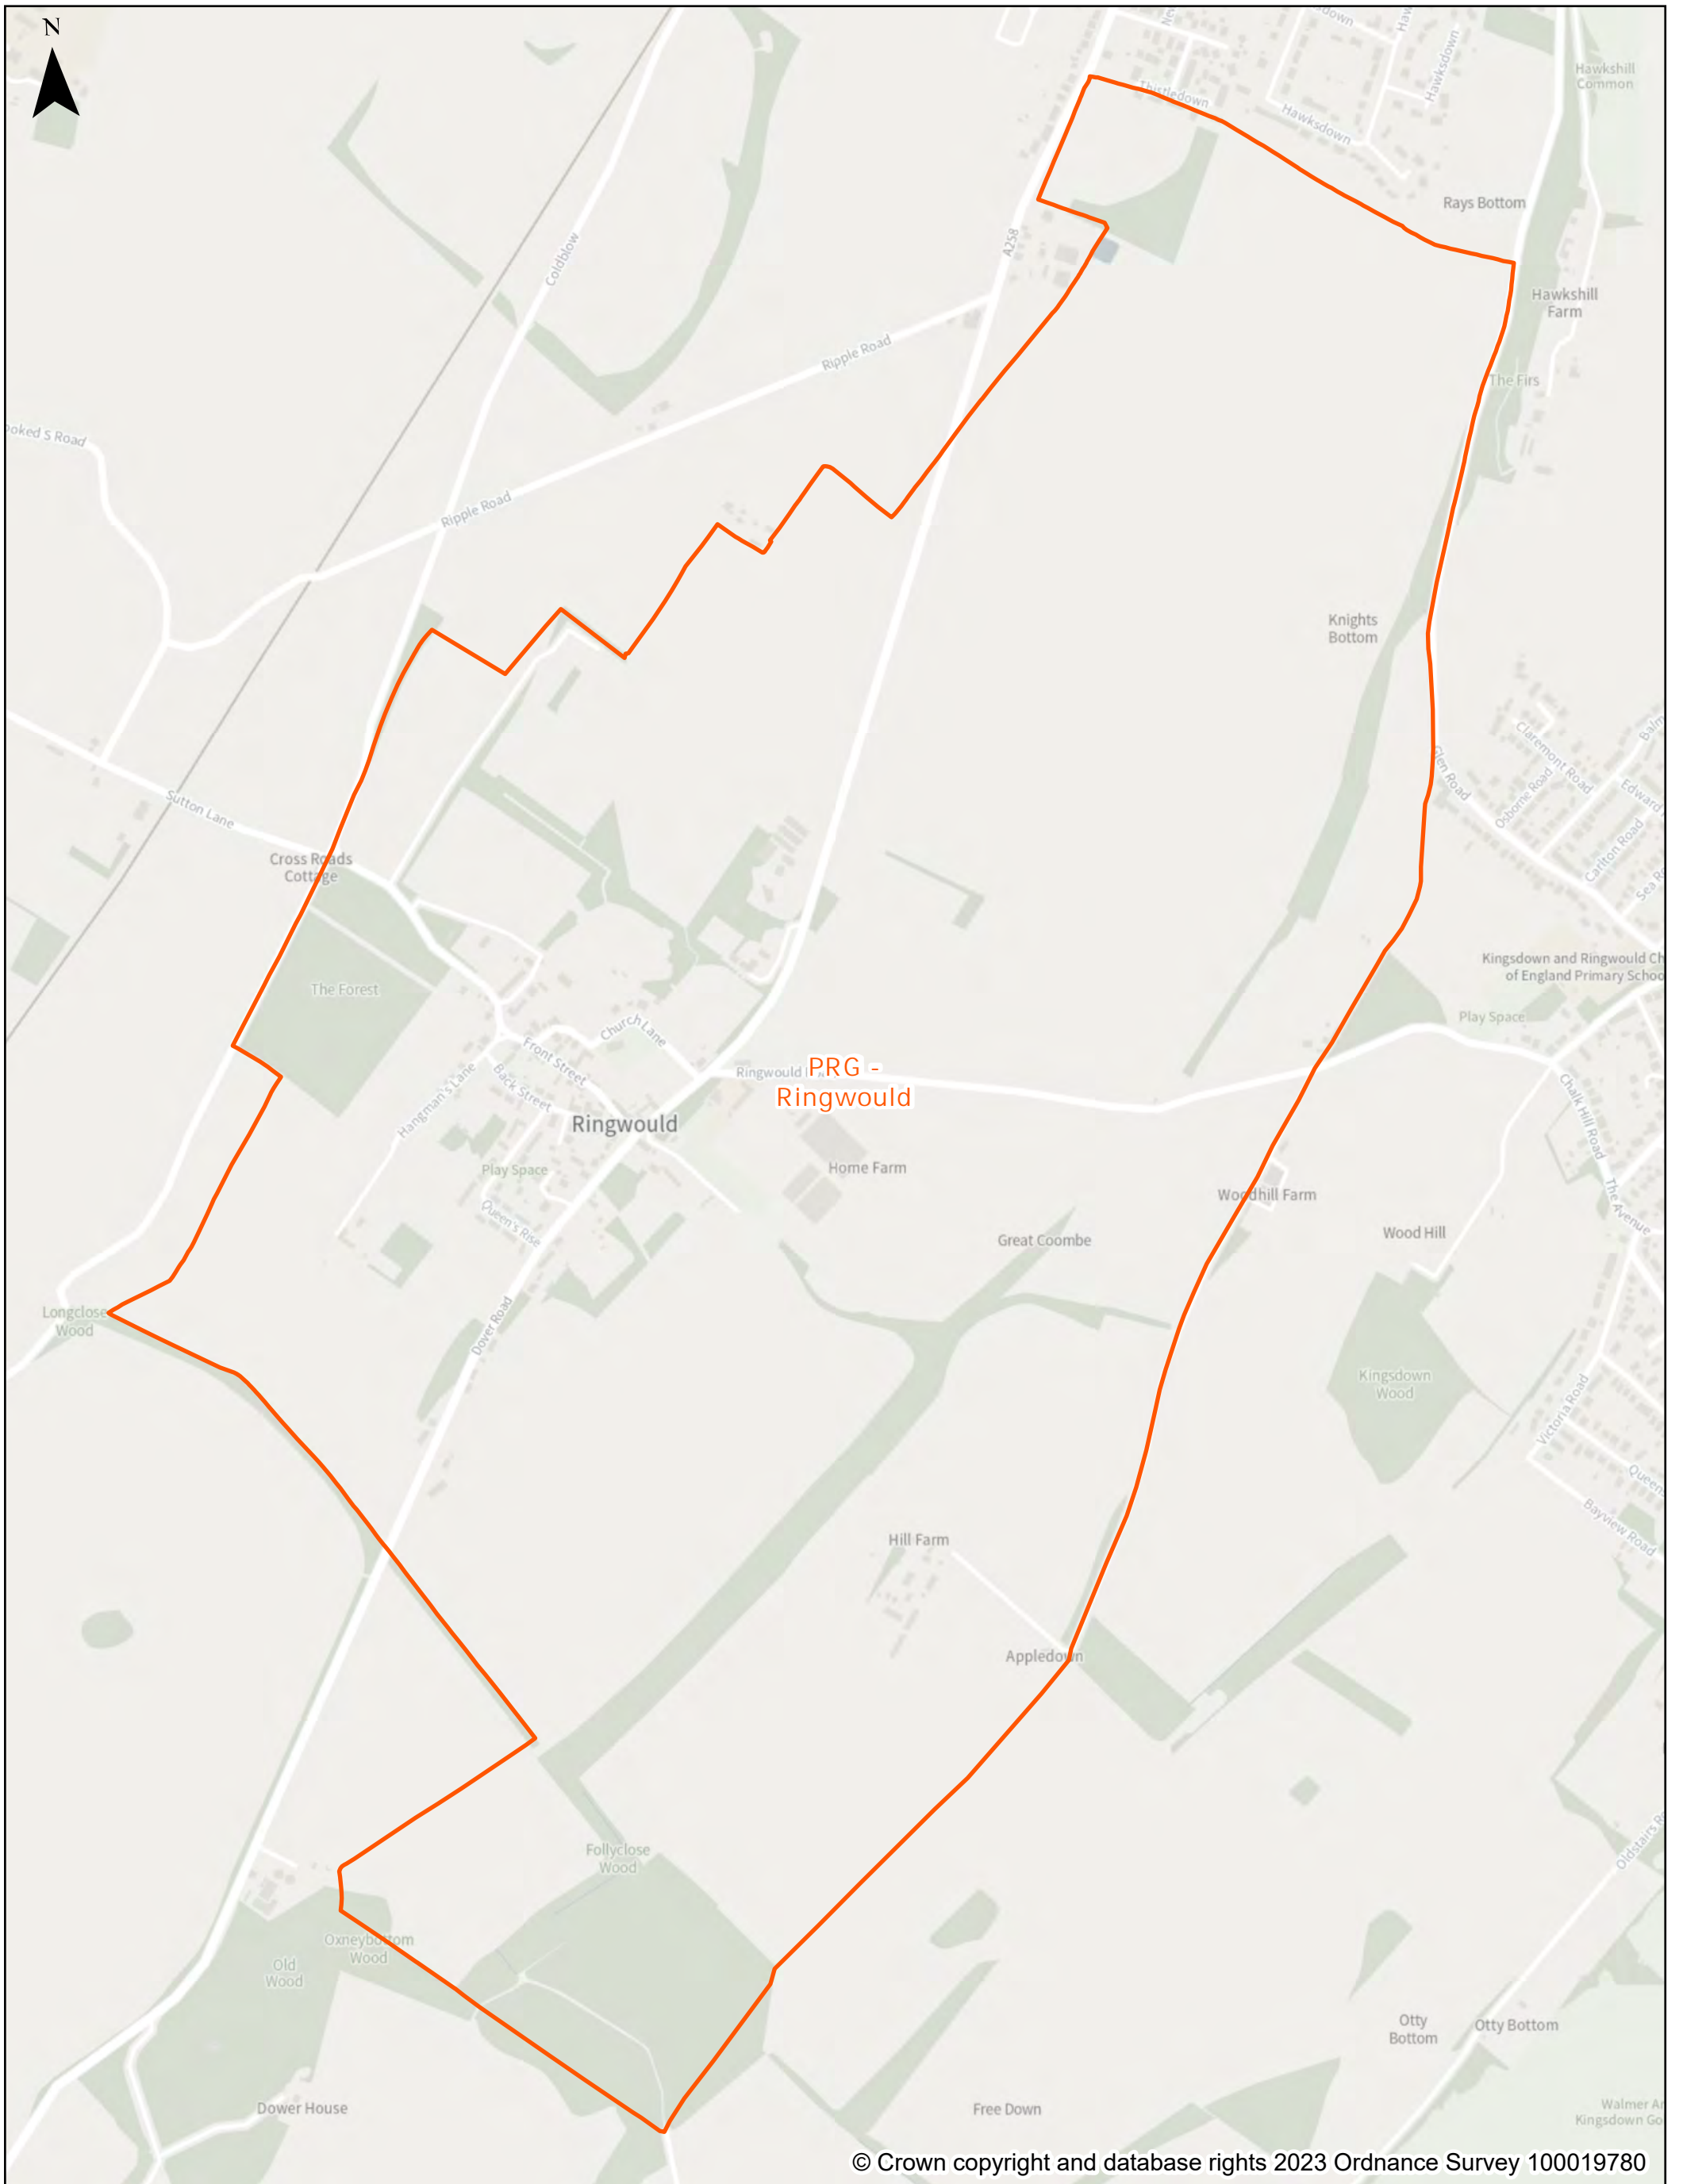

Existing Polling District: PRG - Ringwould

Year of Production: 2023

Dover District Council
Honeywood Close
White Cliffs Business Park
Whitfield
DOVER
CT16 3PJ