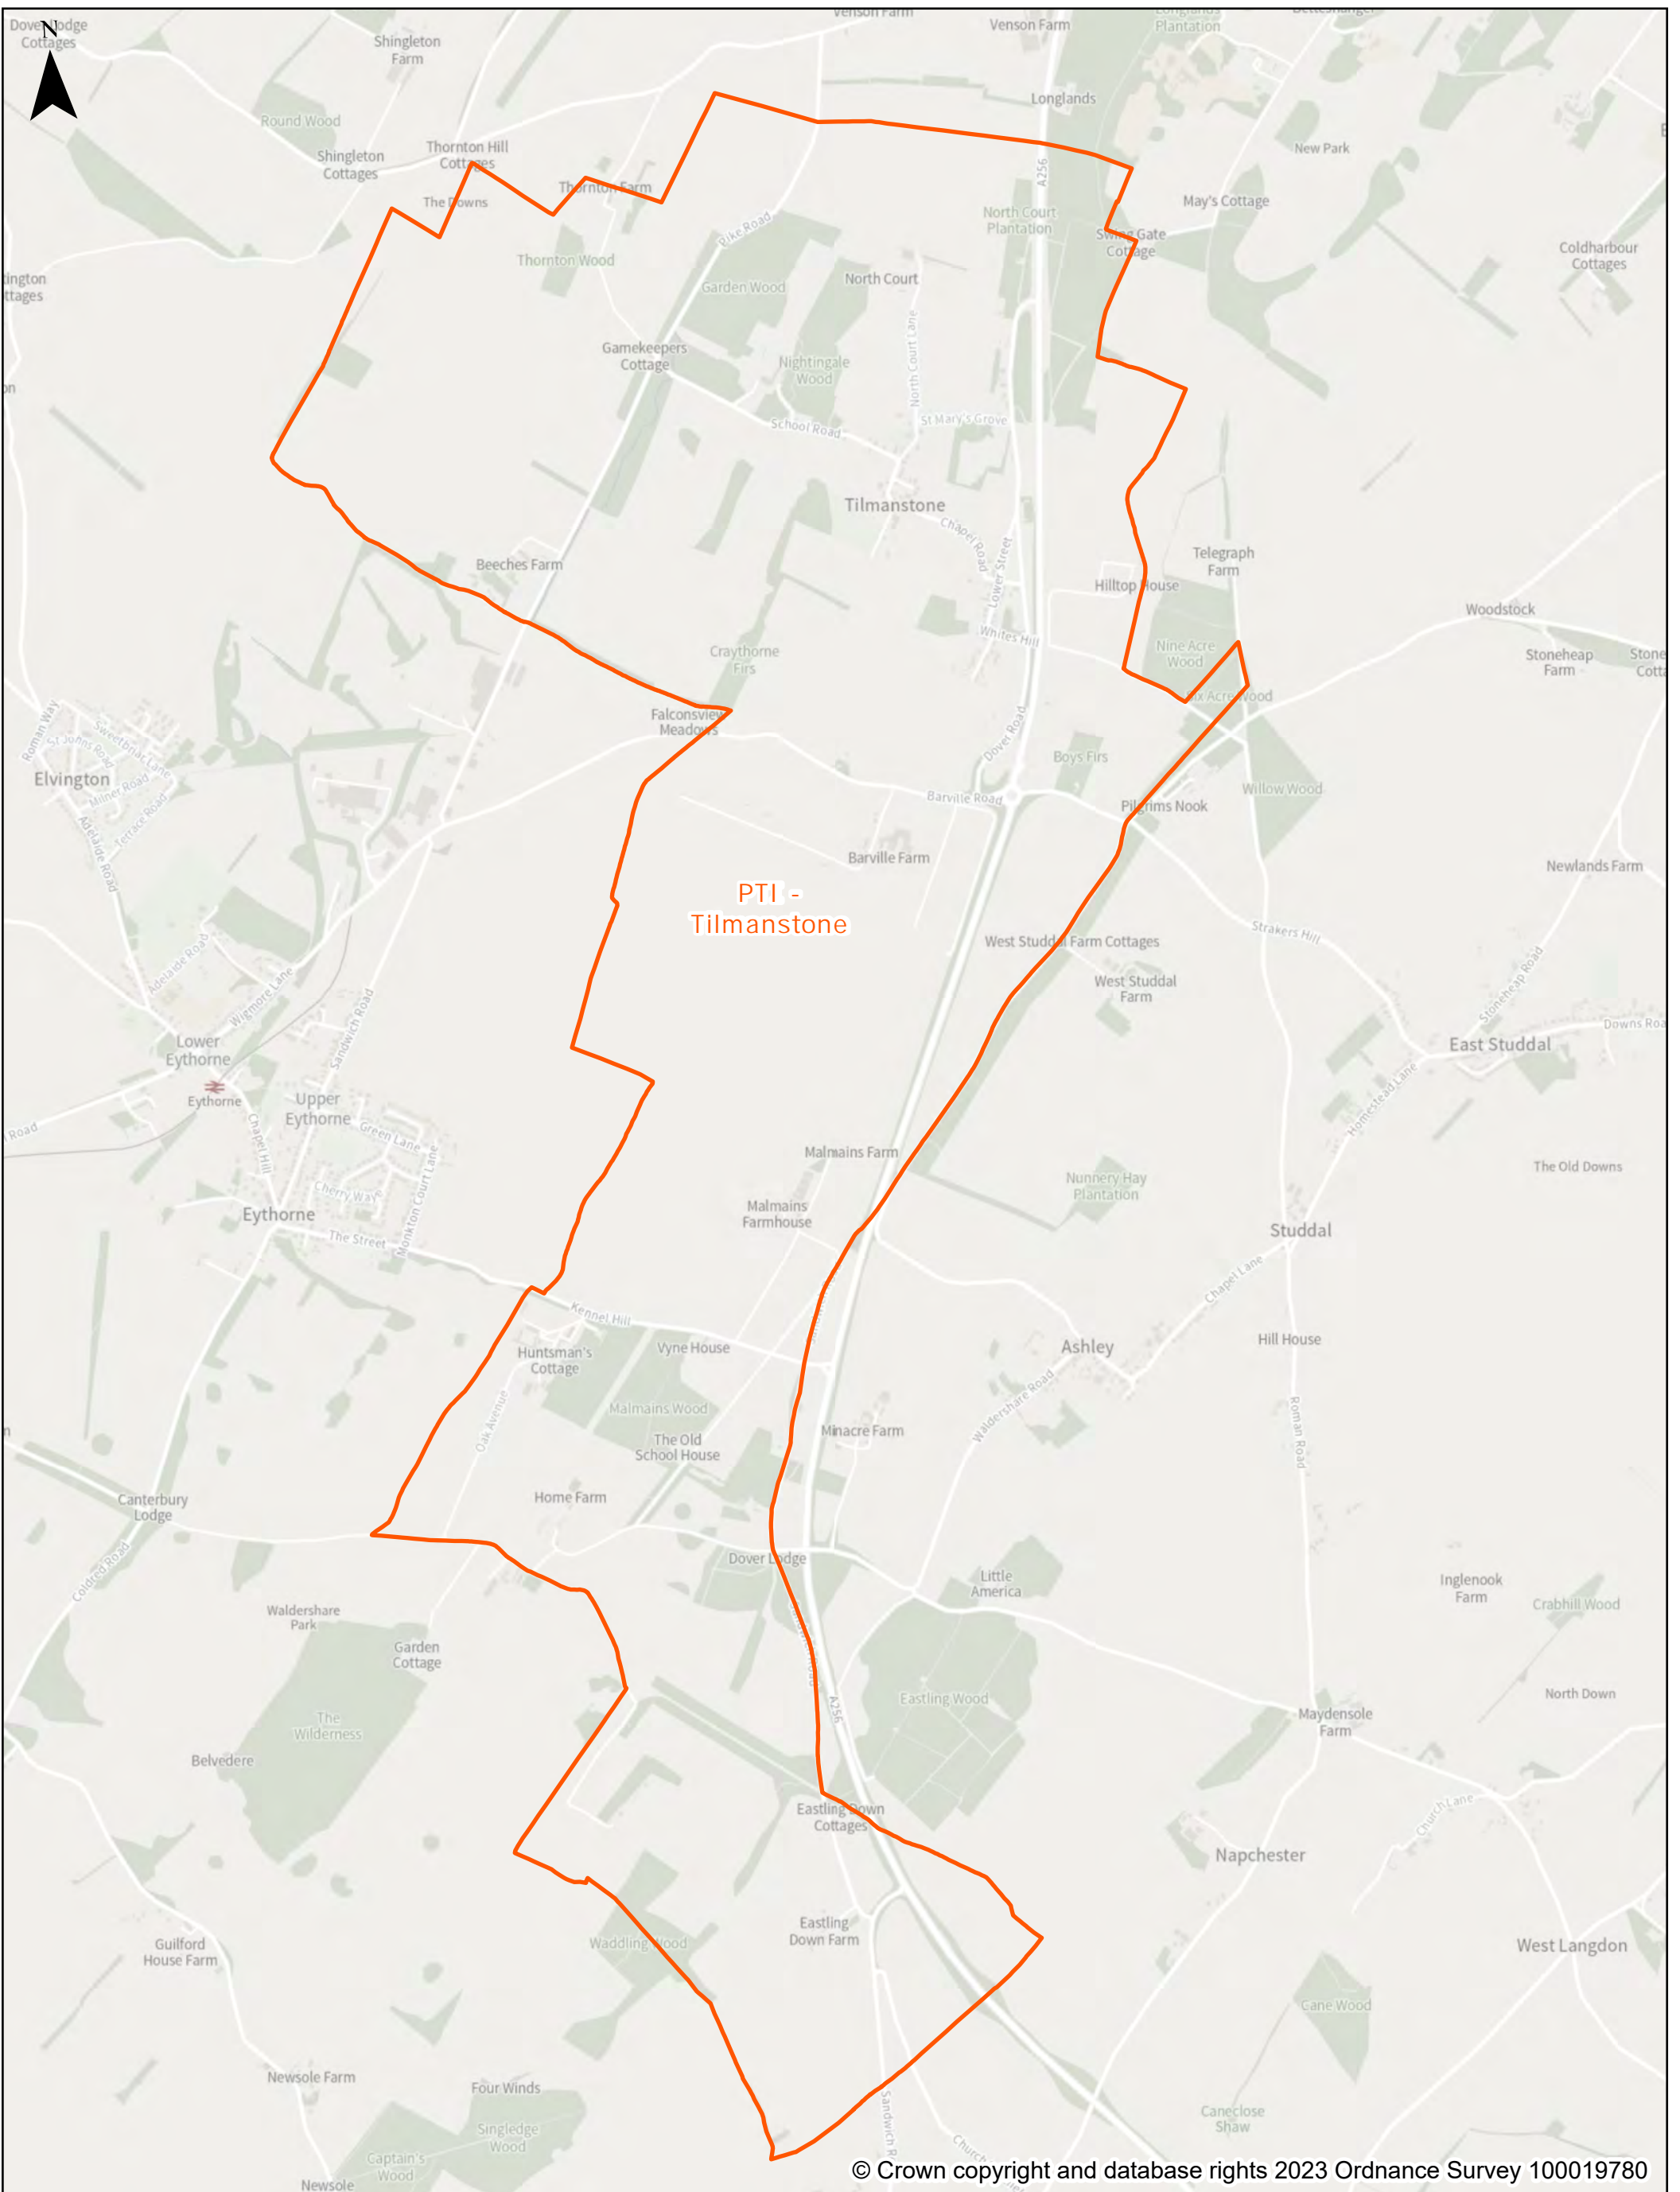

Existing Polling District: PTI - Tilmanstone

Year of Production: 2023

Dover District Council
 Honeywood Close
 White Cliffs Business Park
 Whitfield
 DOVER
 CT16 3PJ

Existing Polling District: PWH1 - Whitfield North