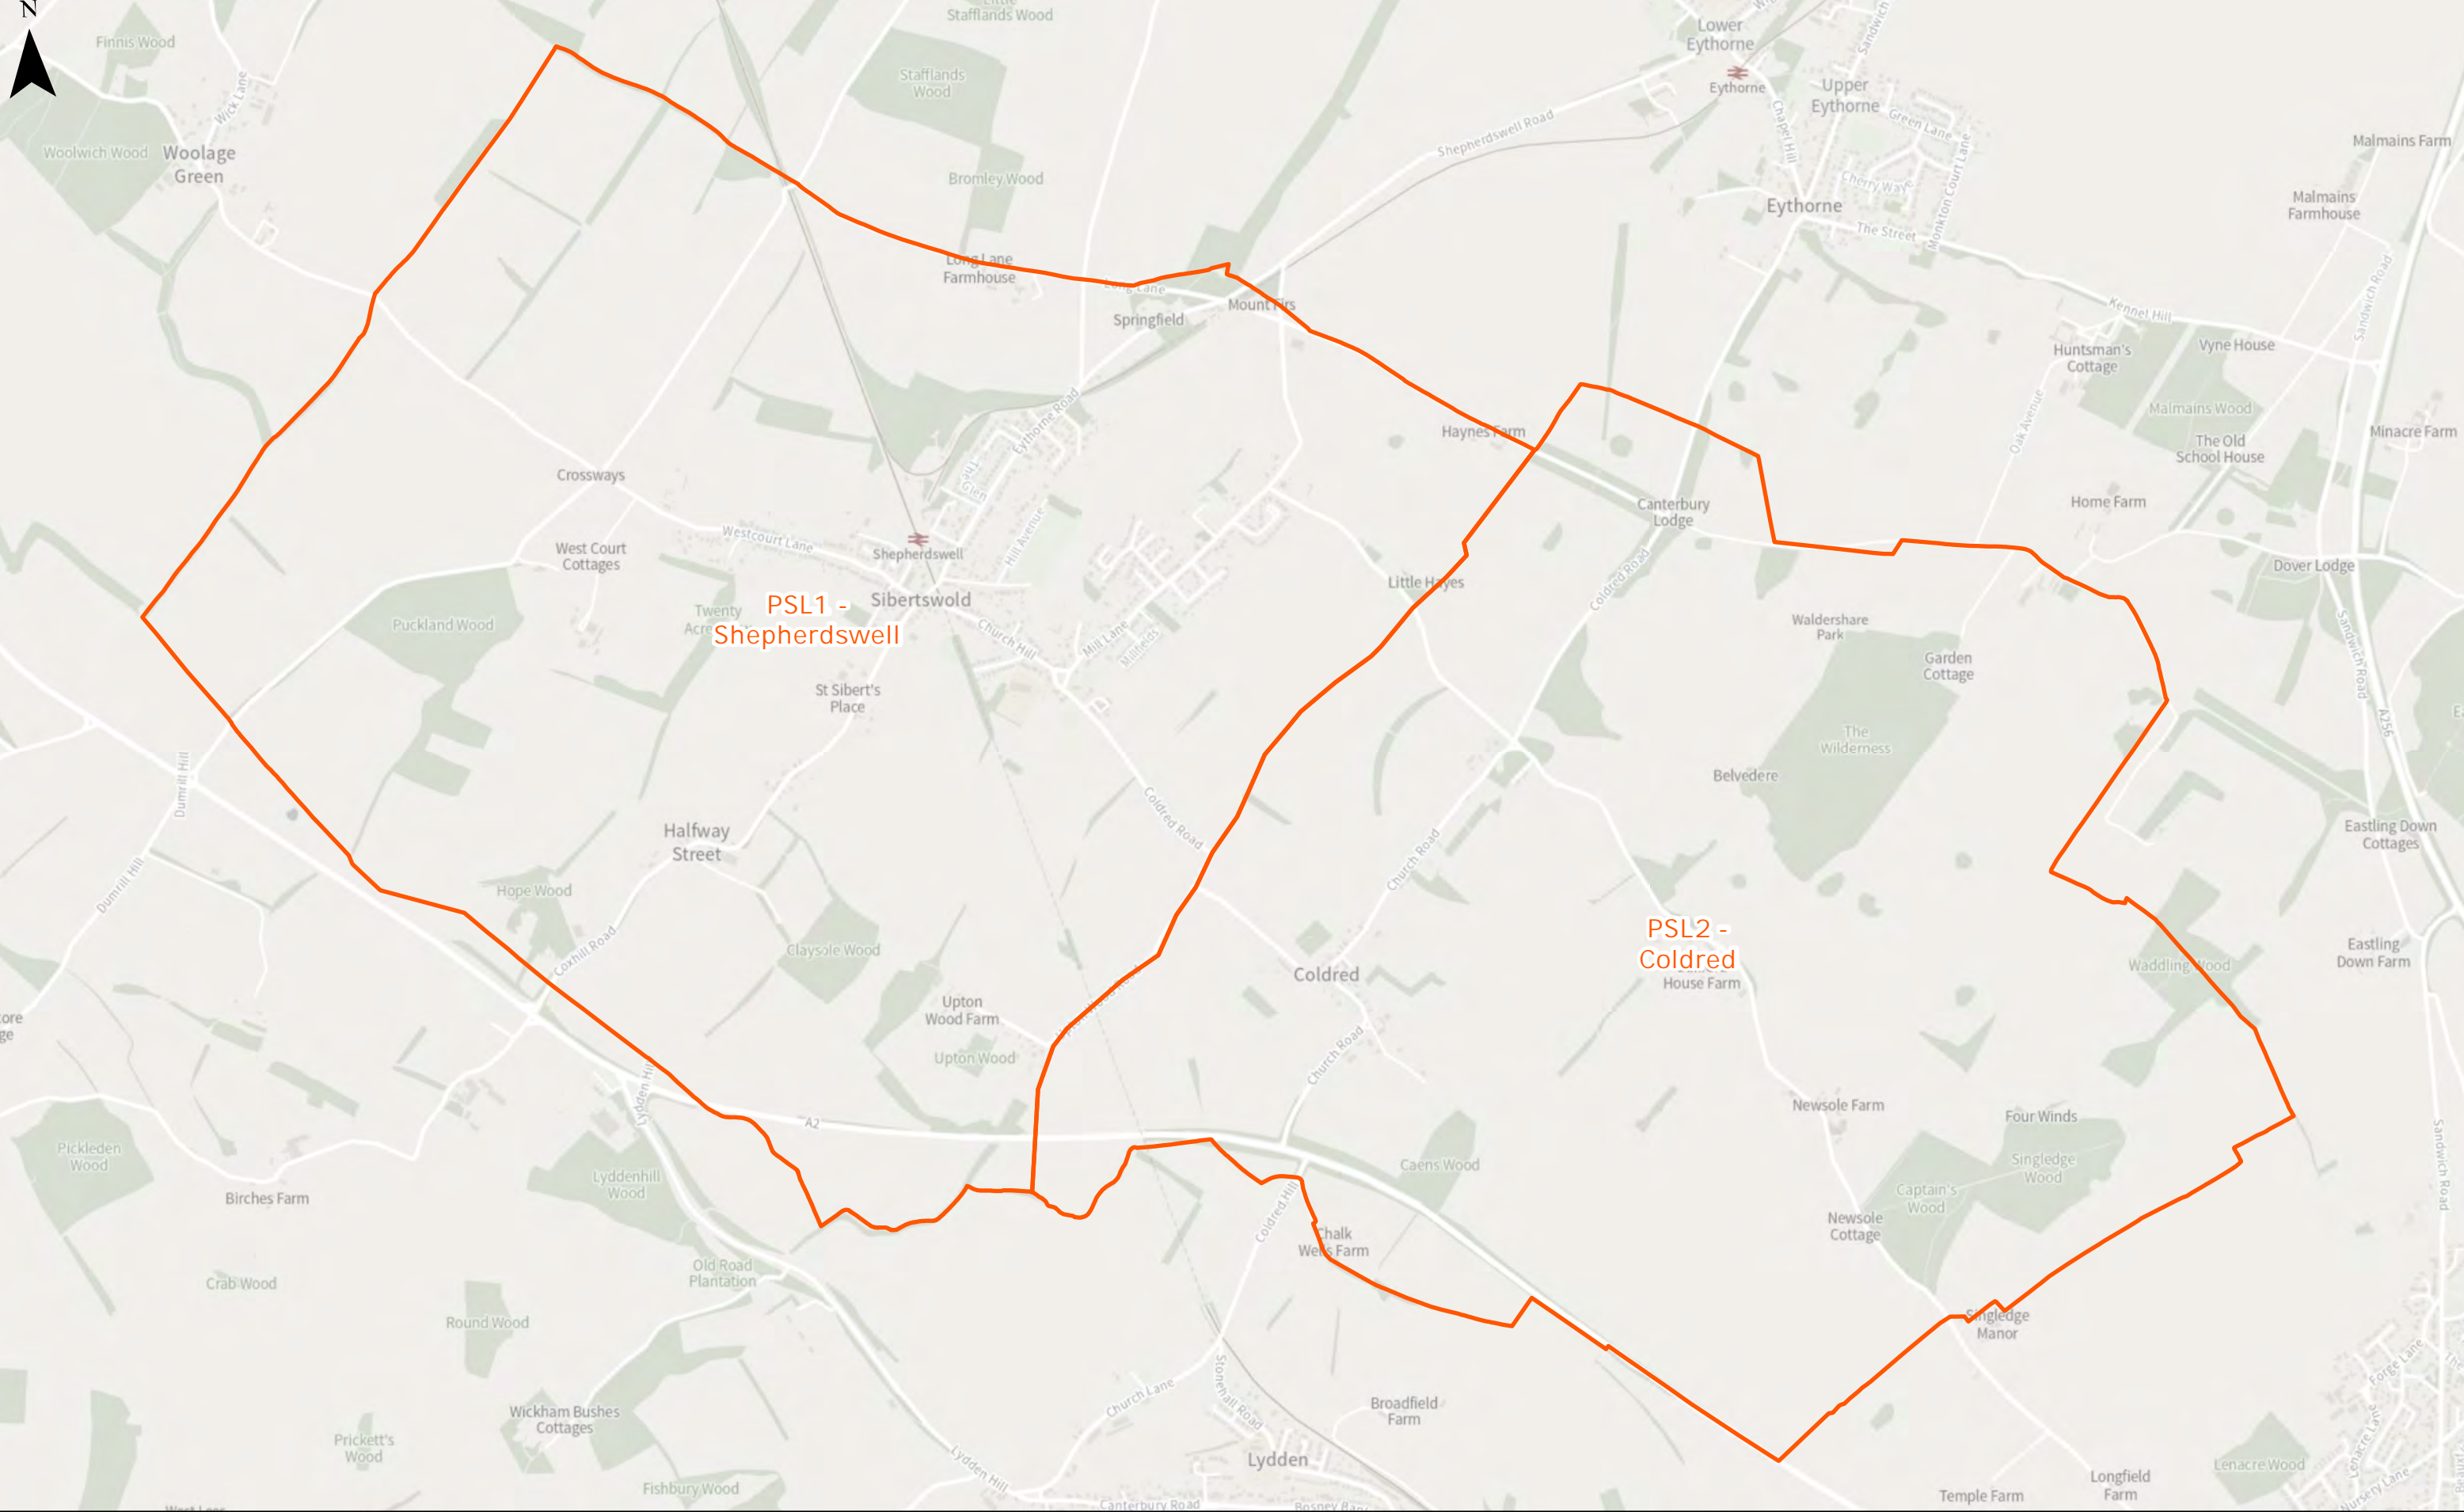

Existing Polling Districts: PSL1 - Shepherdswell & PSL2 - Coldred

Year of Production: 2023

© Crown copyright and database rights 2023 Ordnance Survey 100019780

Dover District Council
White Cliffs Business Park
Whitfield
Dover
CT16 3PJ