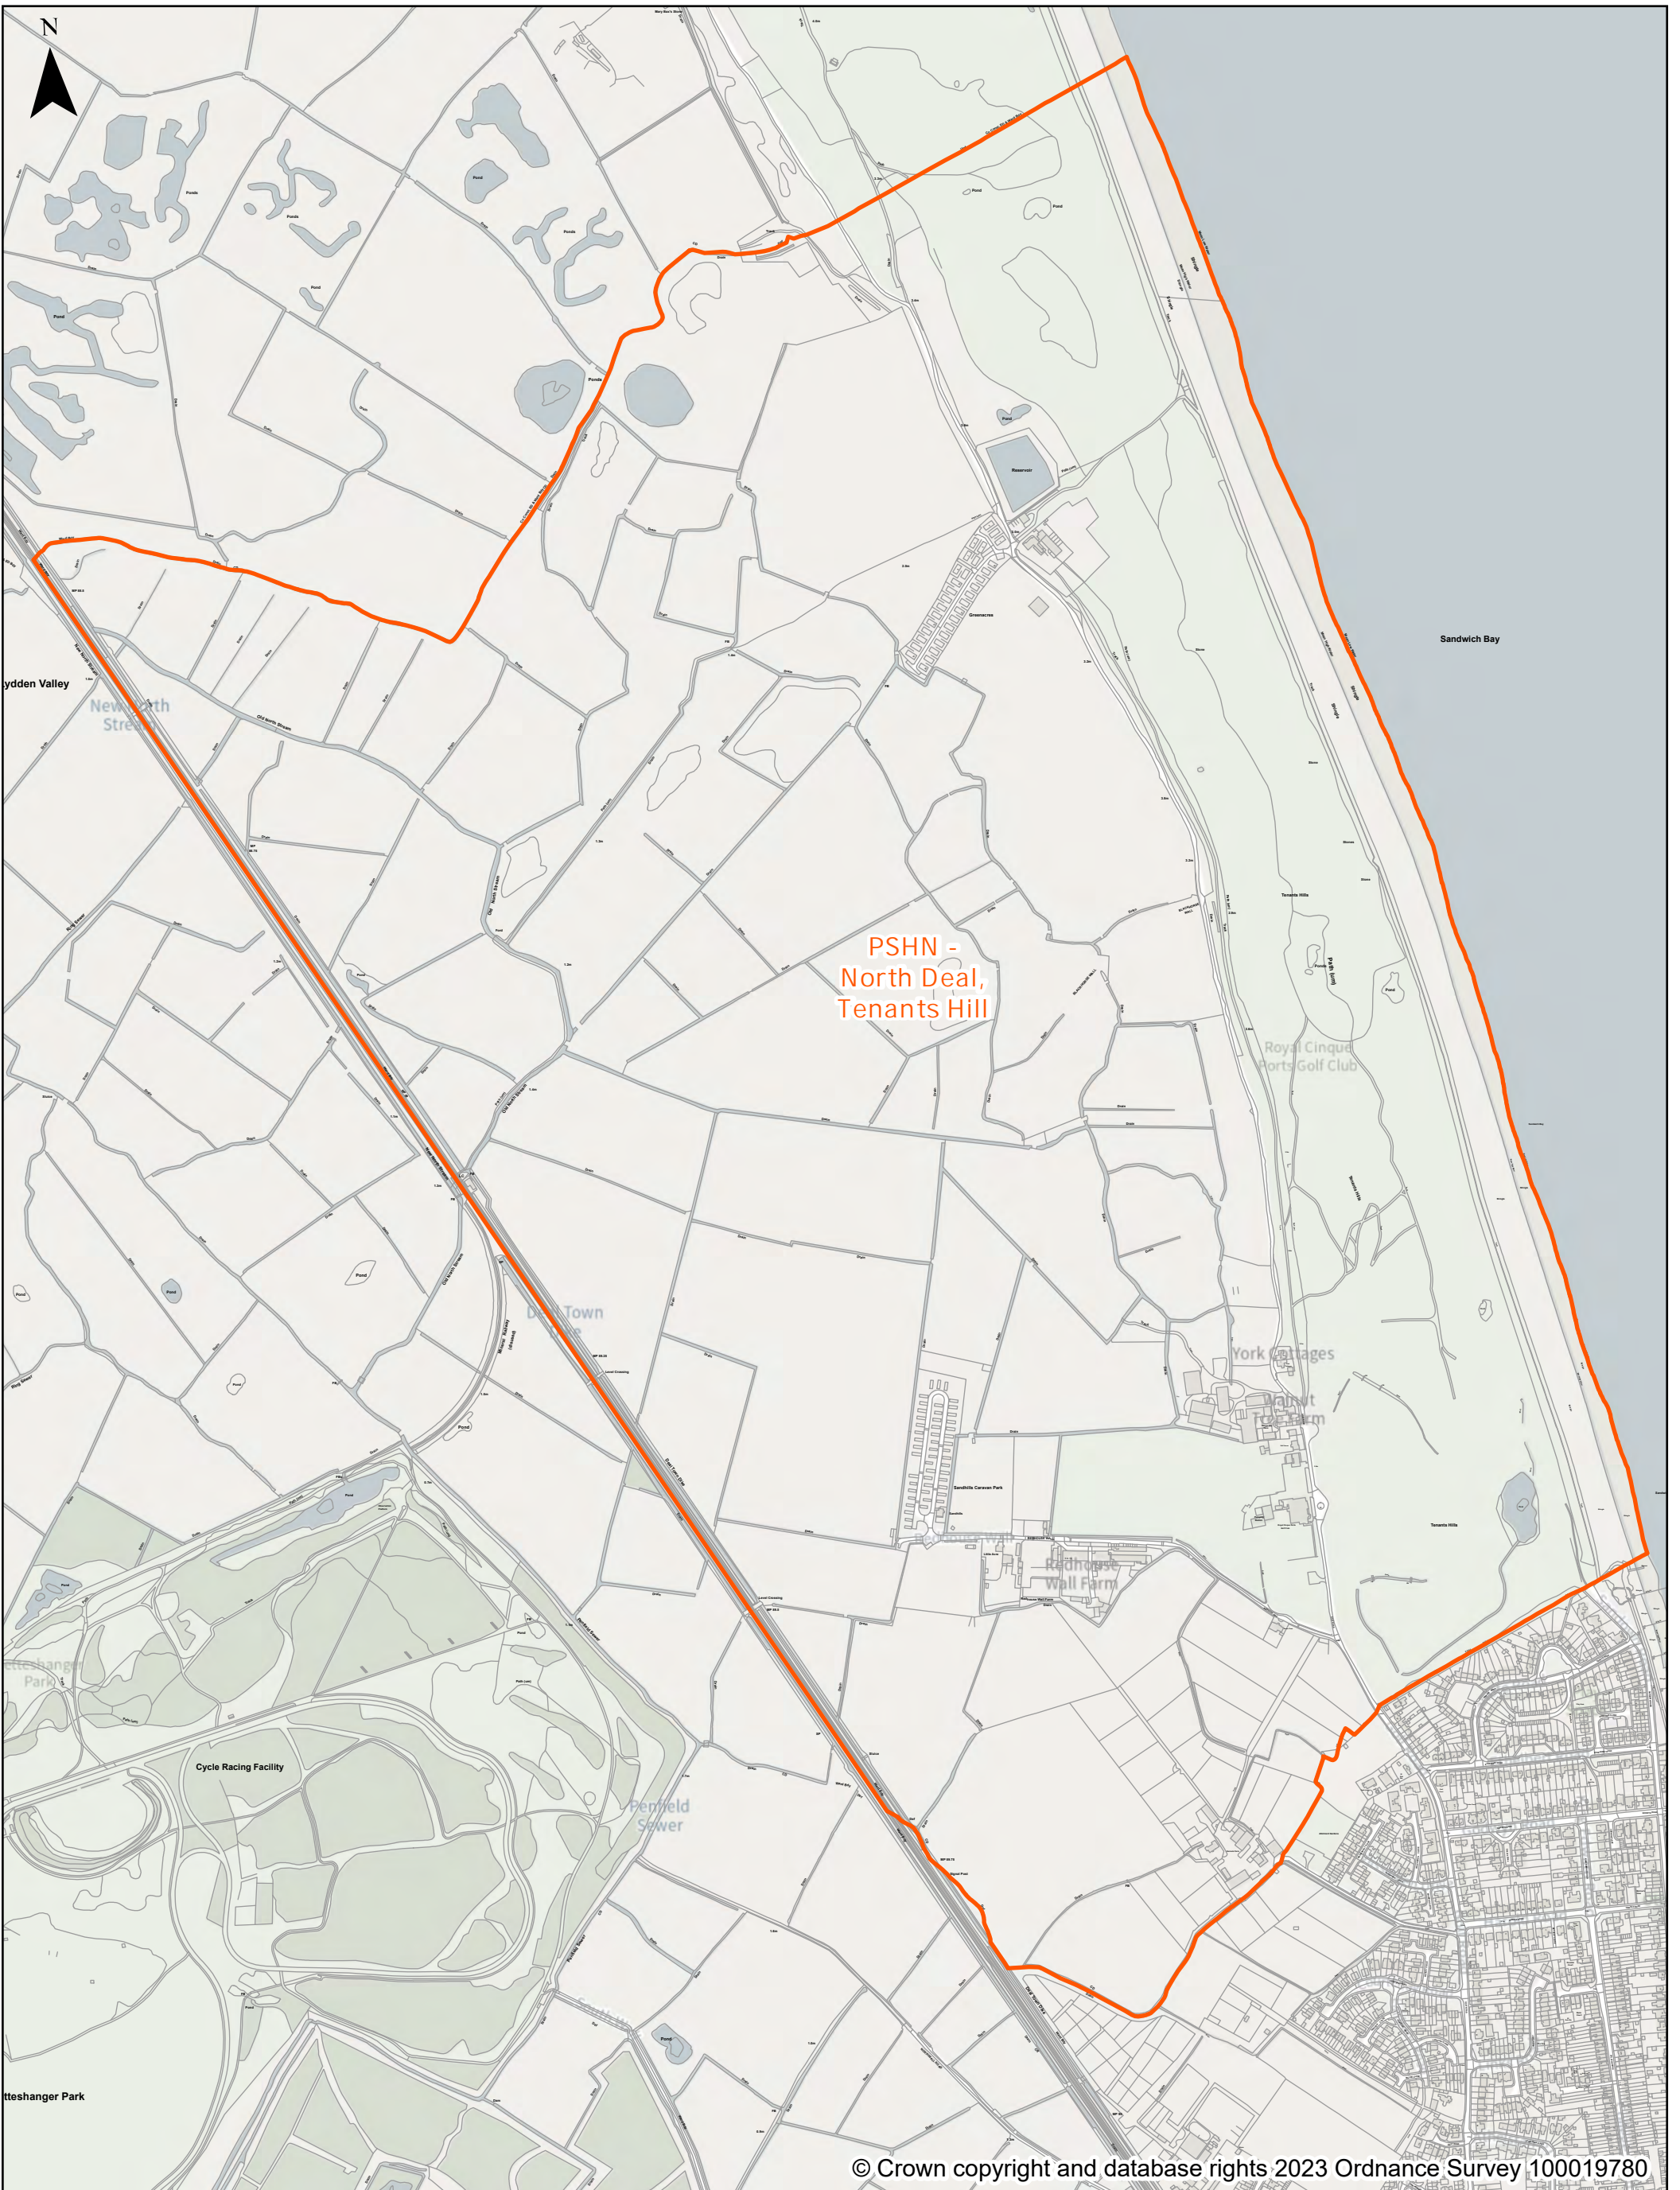

Existing Polling District: PSHN - North Deal, Tenants Hill

Year of Production: 2023

Dover District Council
Honeywood Close
White Cliffs Business Park
Whitfield
DOVER
CT16 3PJ