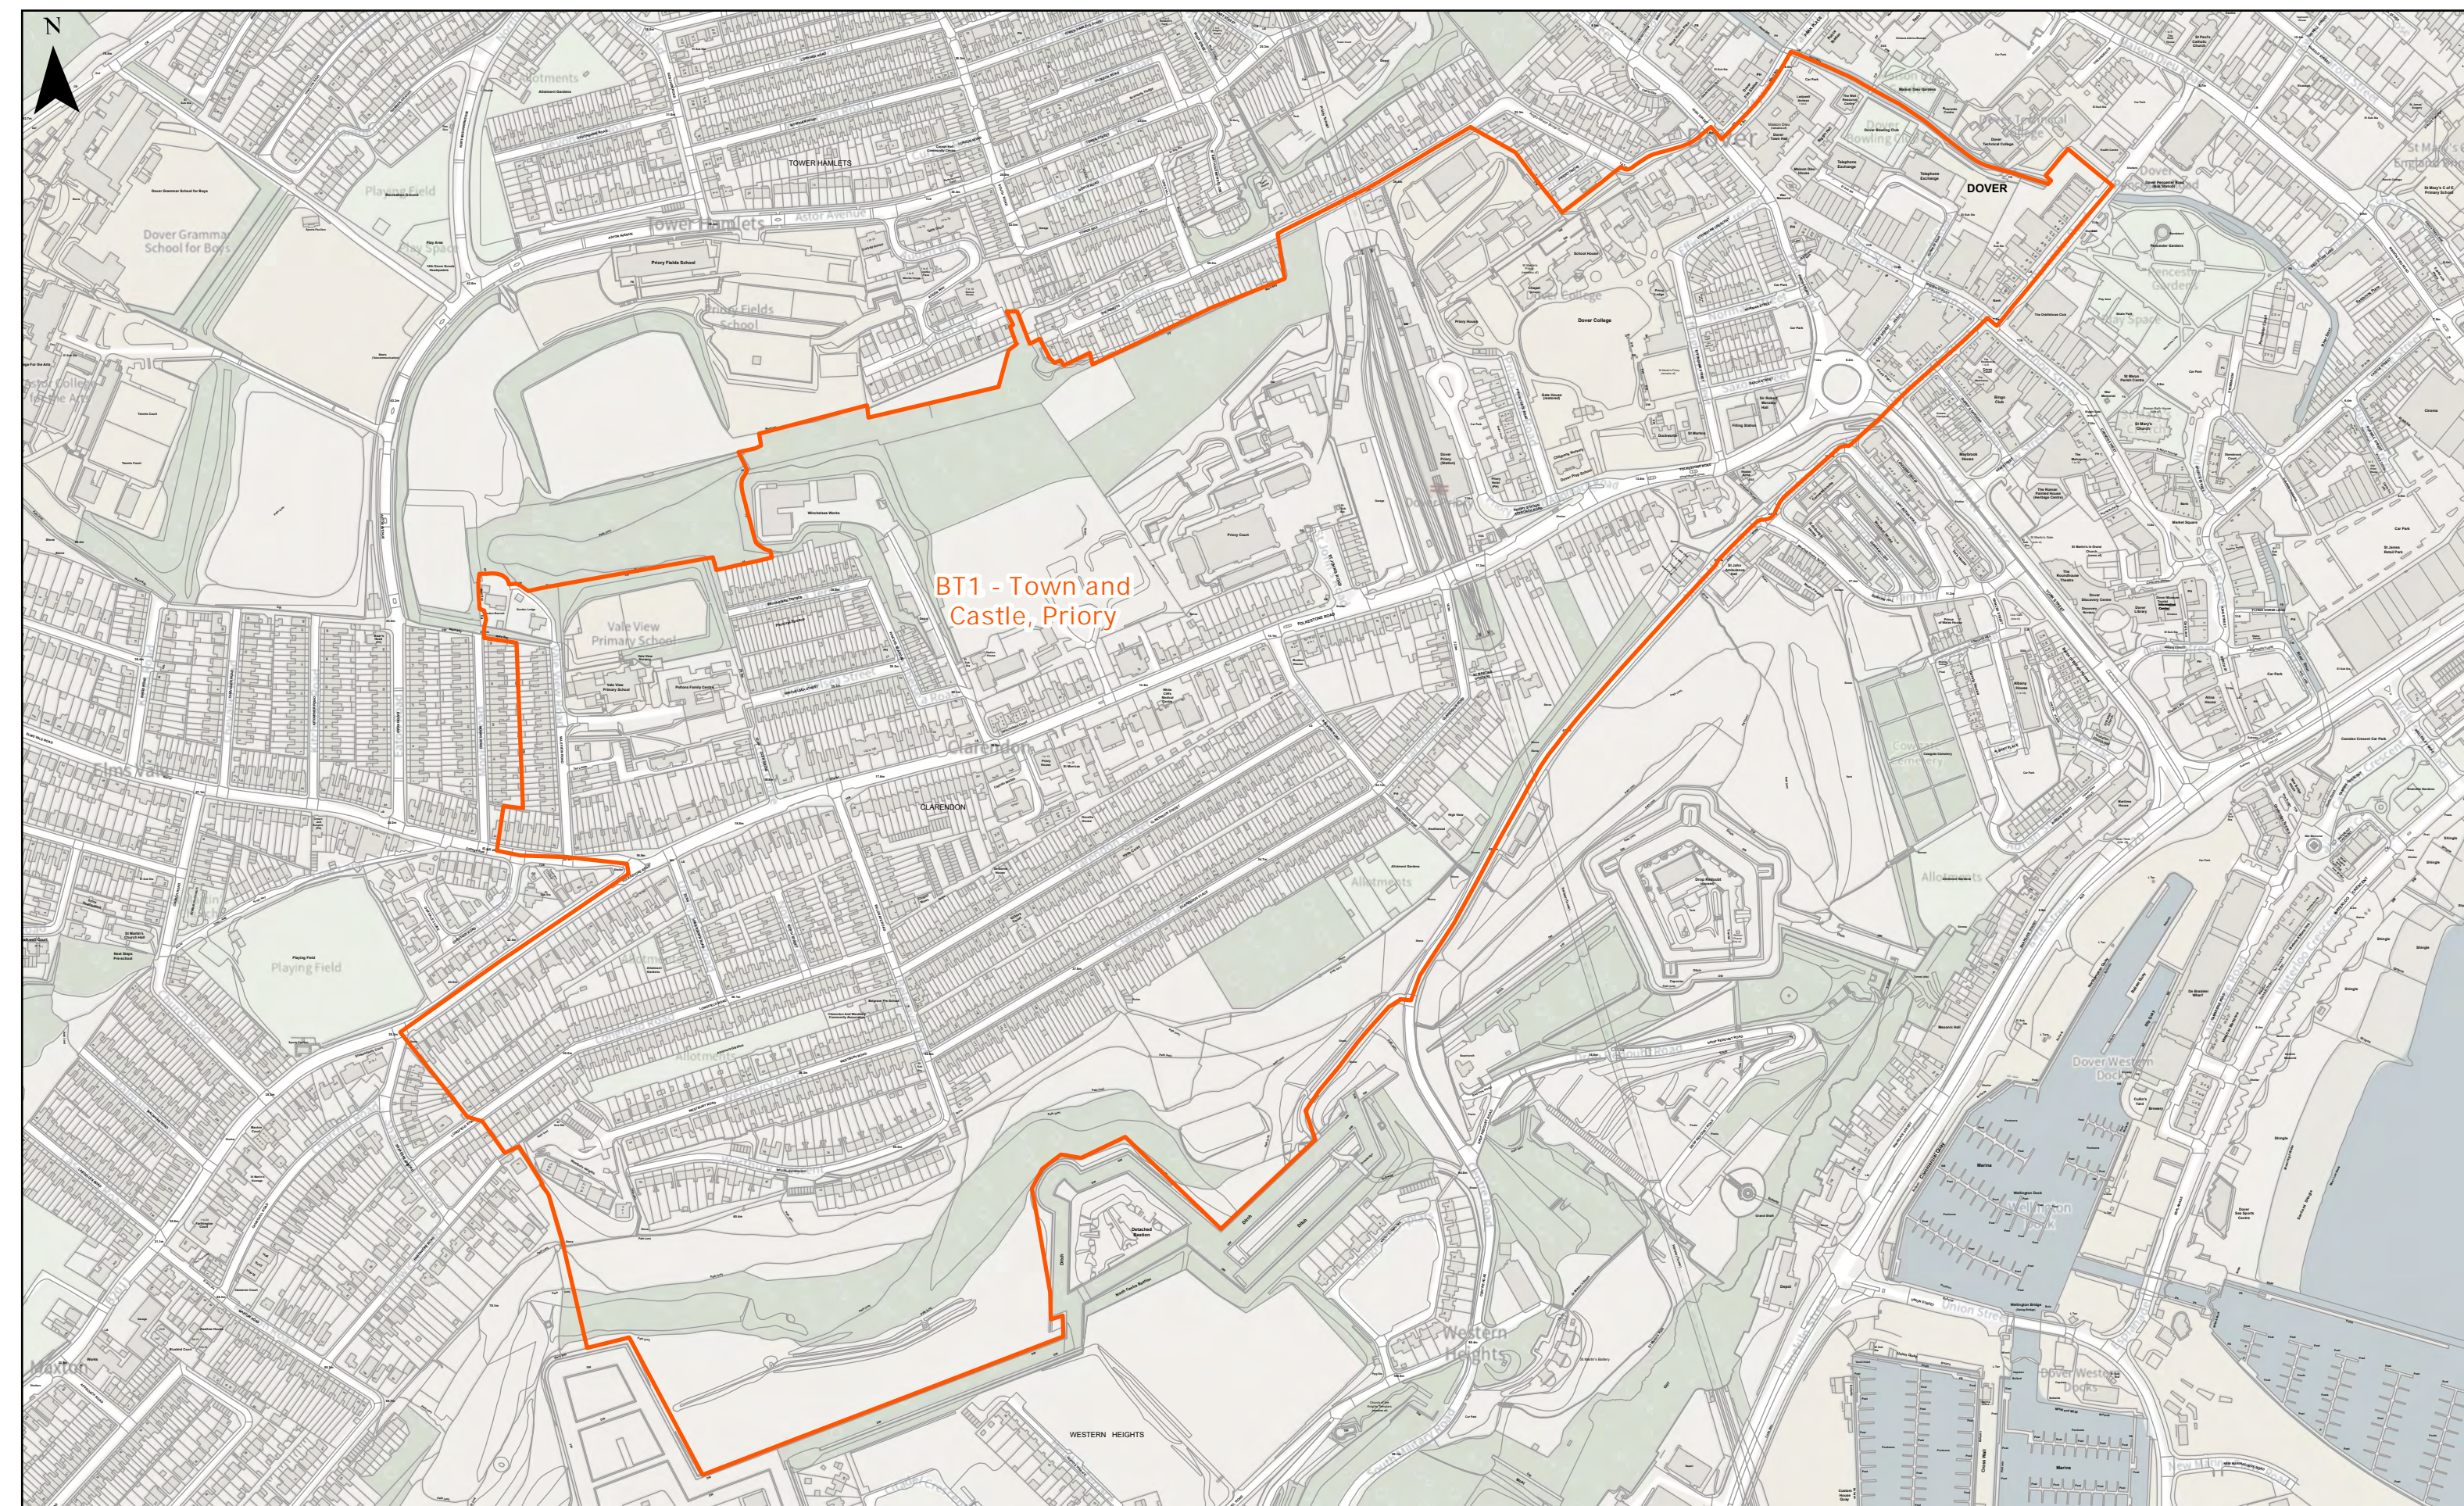

Existing Polling District: BR3 - St Radigund's, Town

Year of Production: 2023

© Crown copyright and database rights 2023 Ordnance Survey 100019780

Dover District Council
 White Cliffs Business Park
 Whitfield
 Dover
 CT16 3PJ