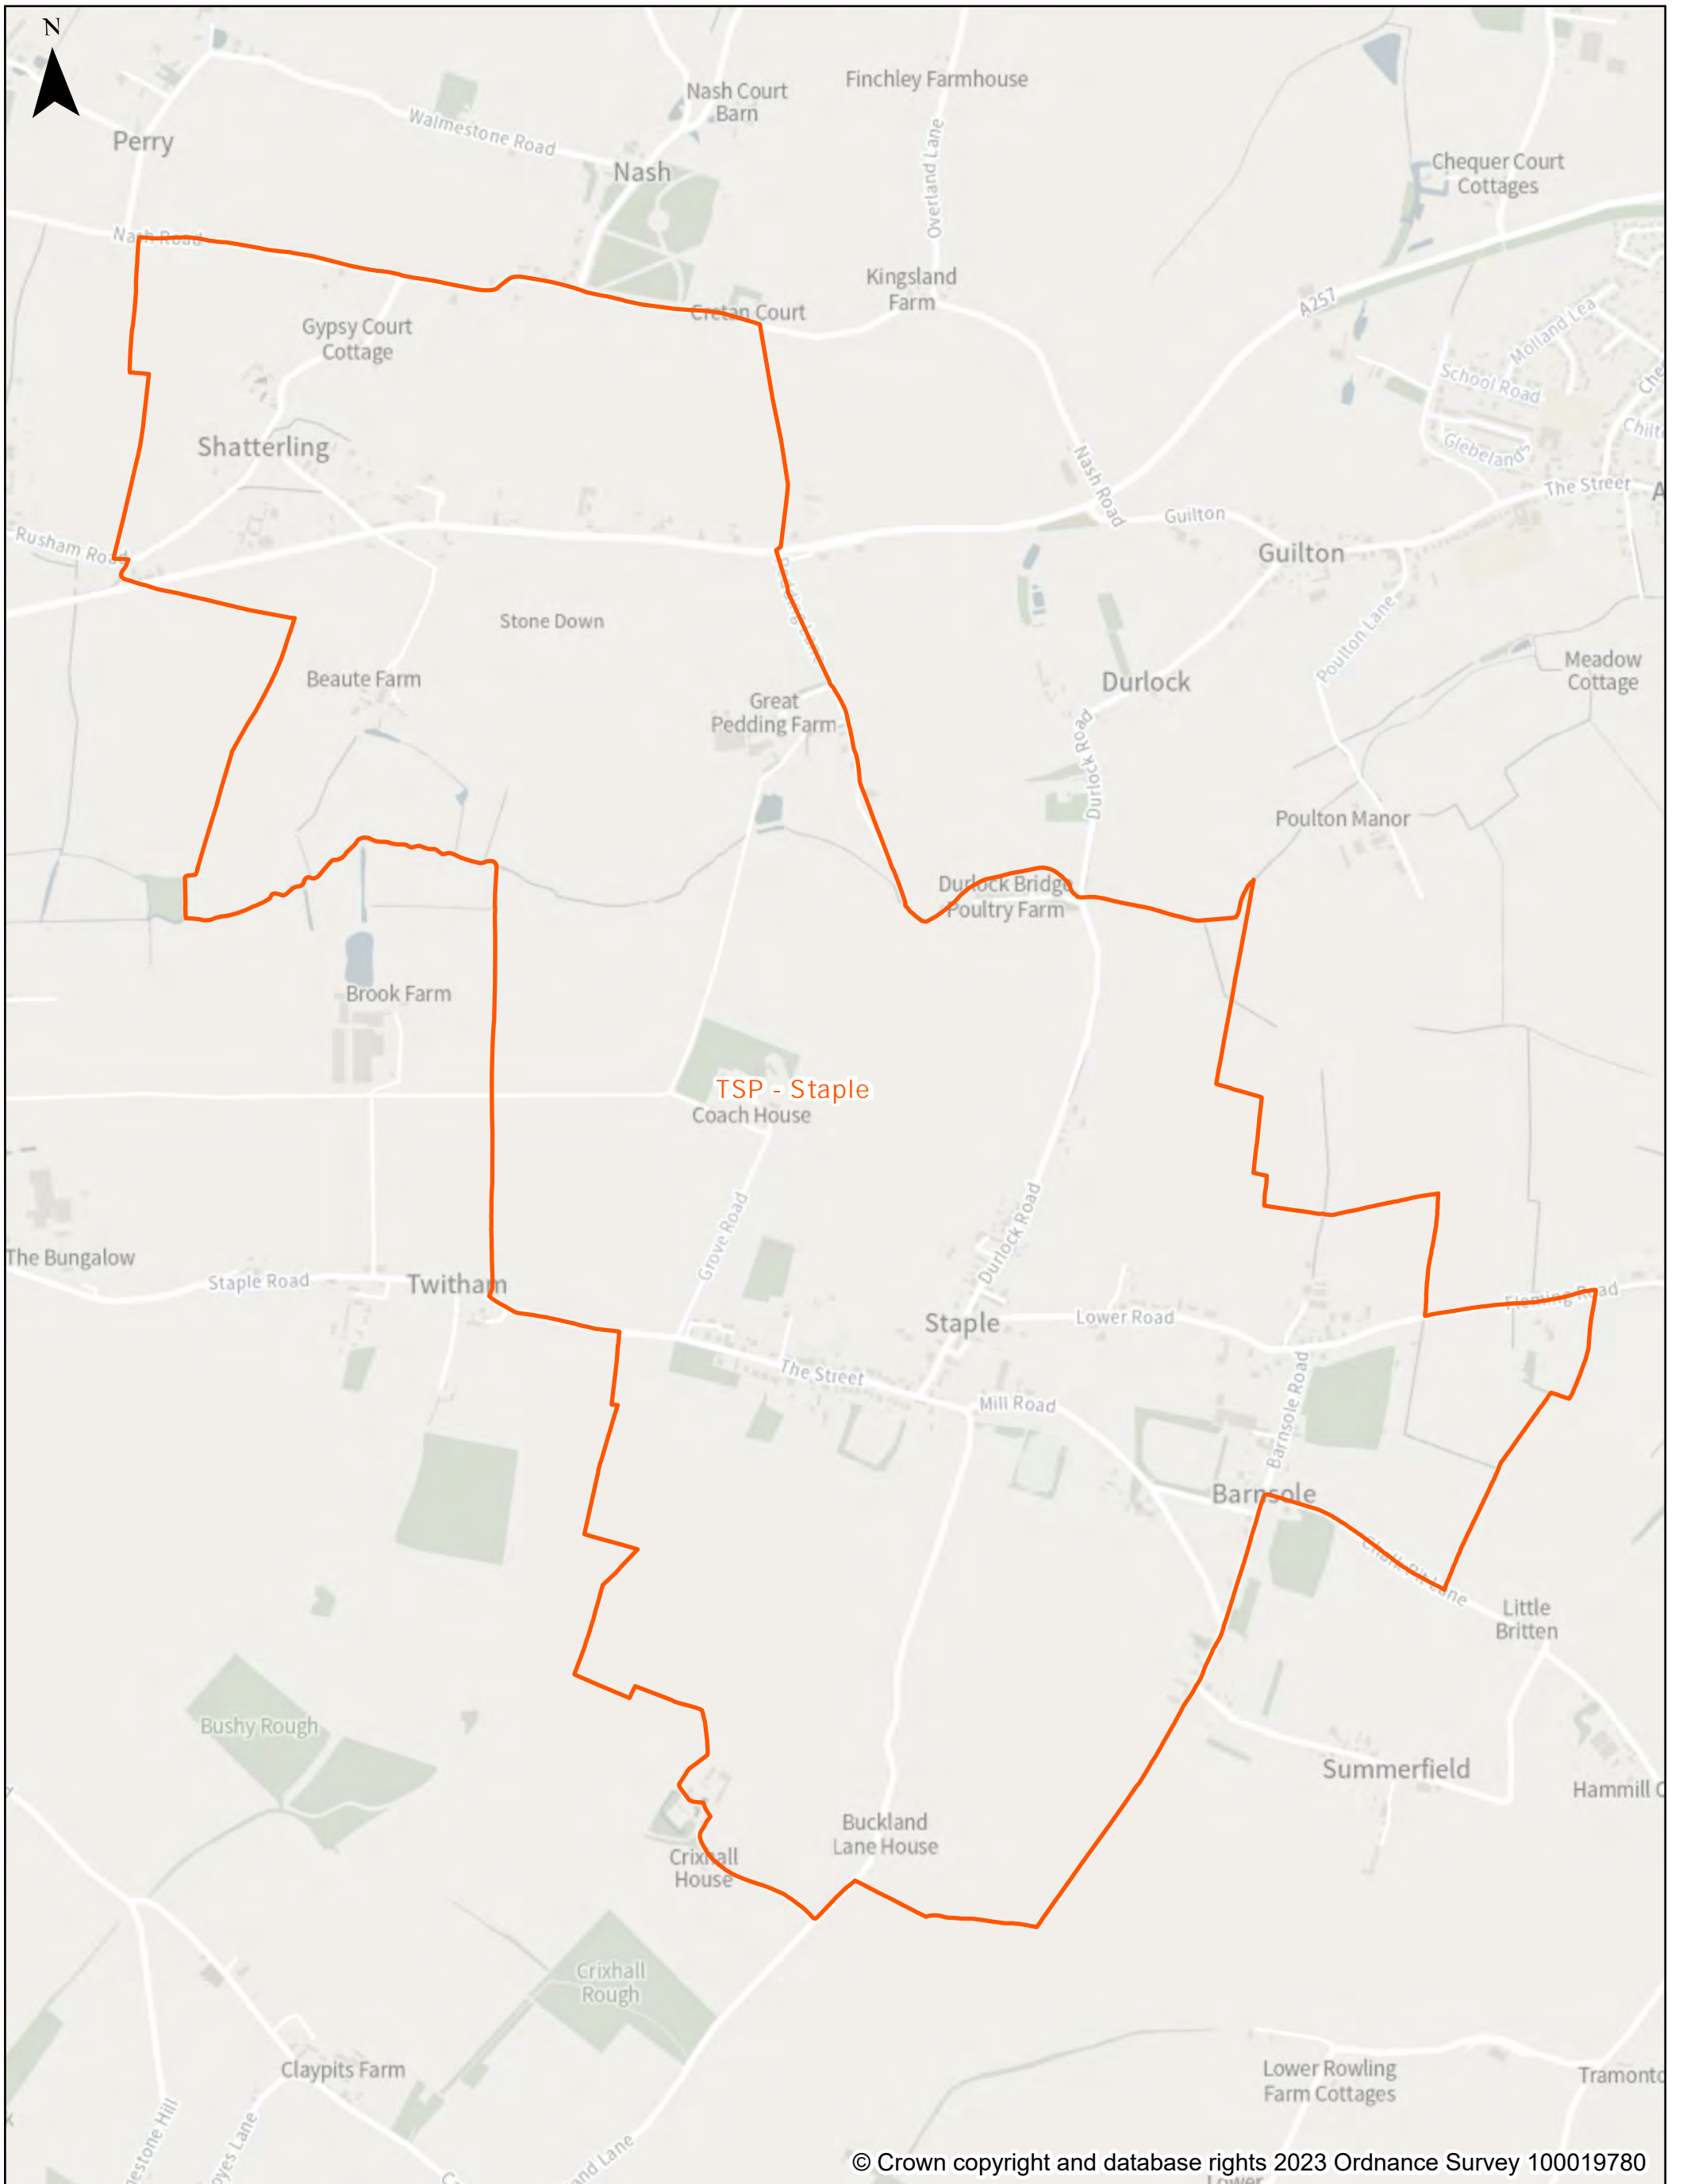

© Crown copyright and database rights 2023 Ordnance Survey 100019780

Existing Polling District: TSP - Staple

Year of Production: 2023

Dover District Council
Honeywood Close
White Cliffs Business Park
Whitfield
DOVER
CT16 3PJ