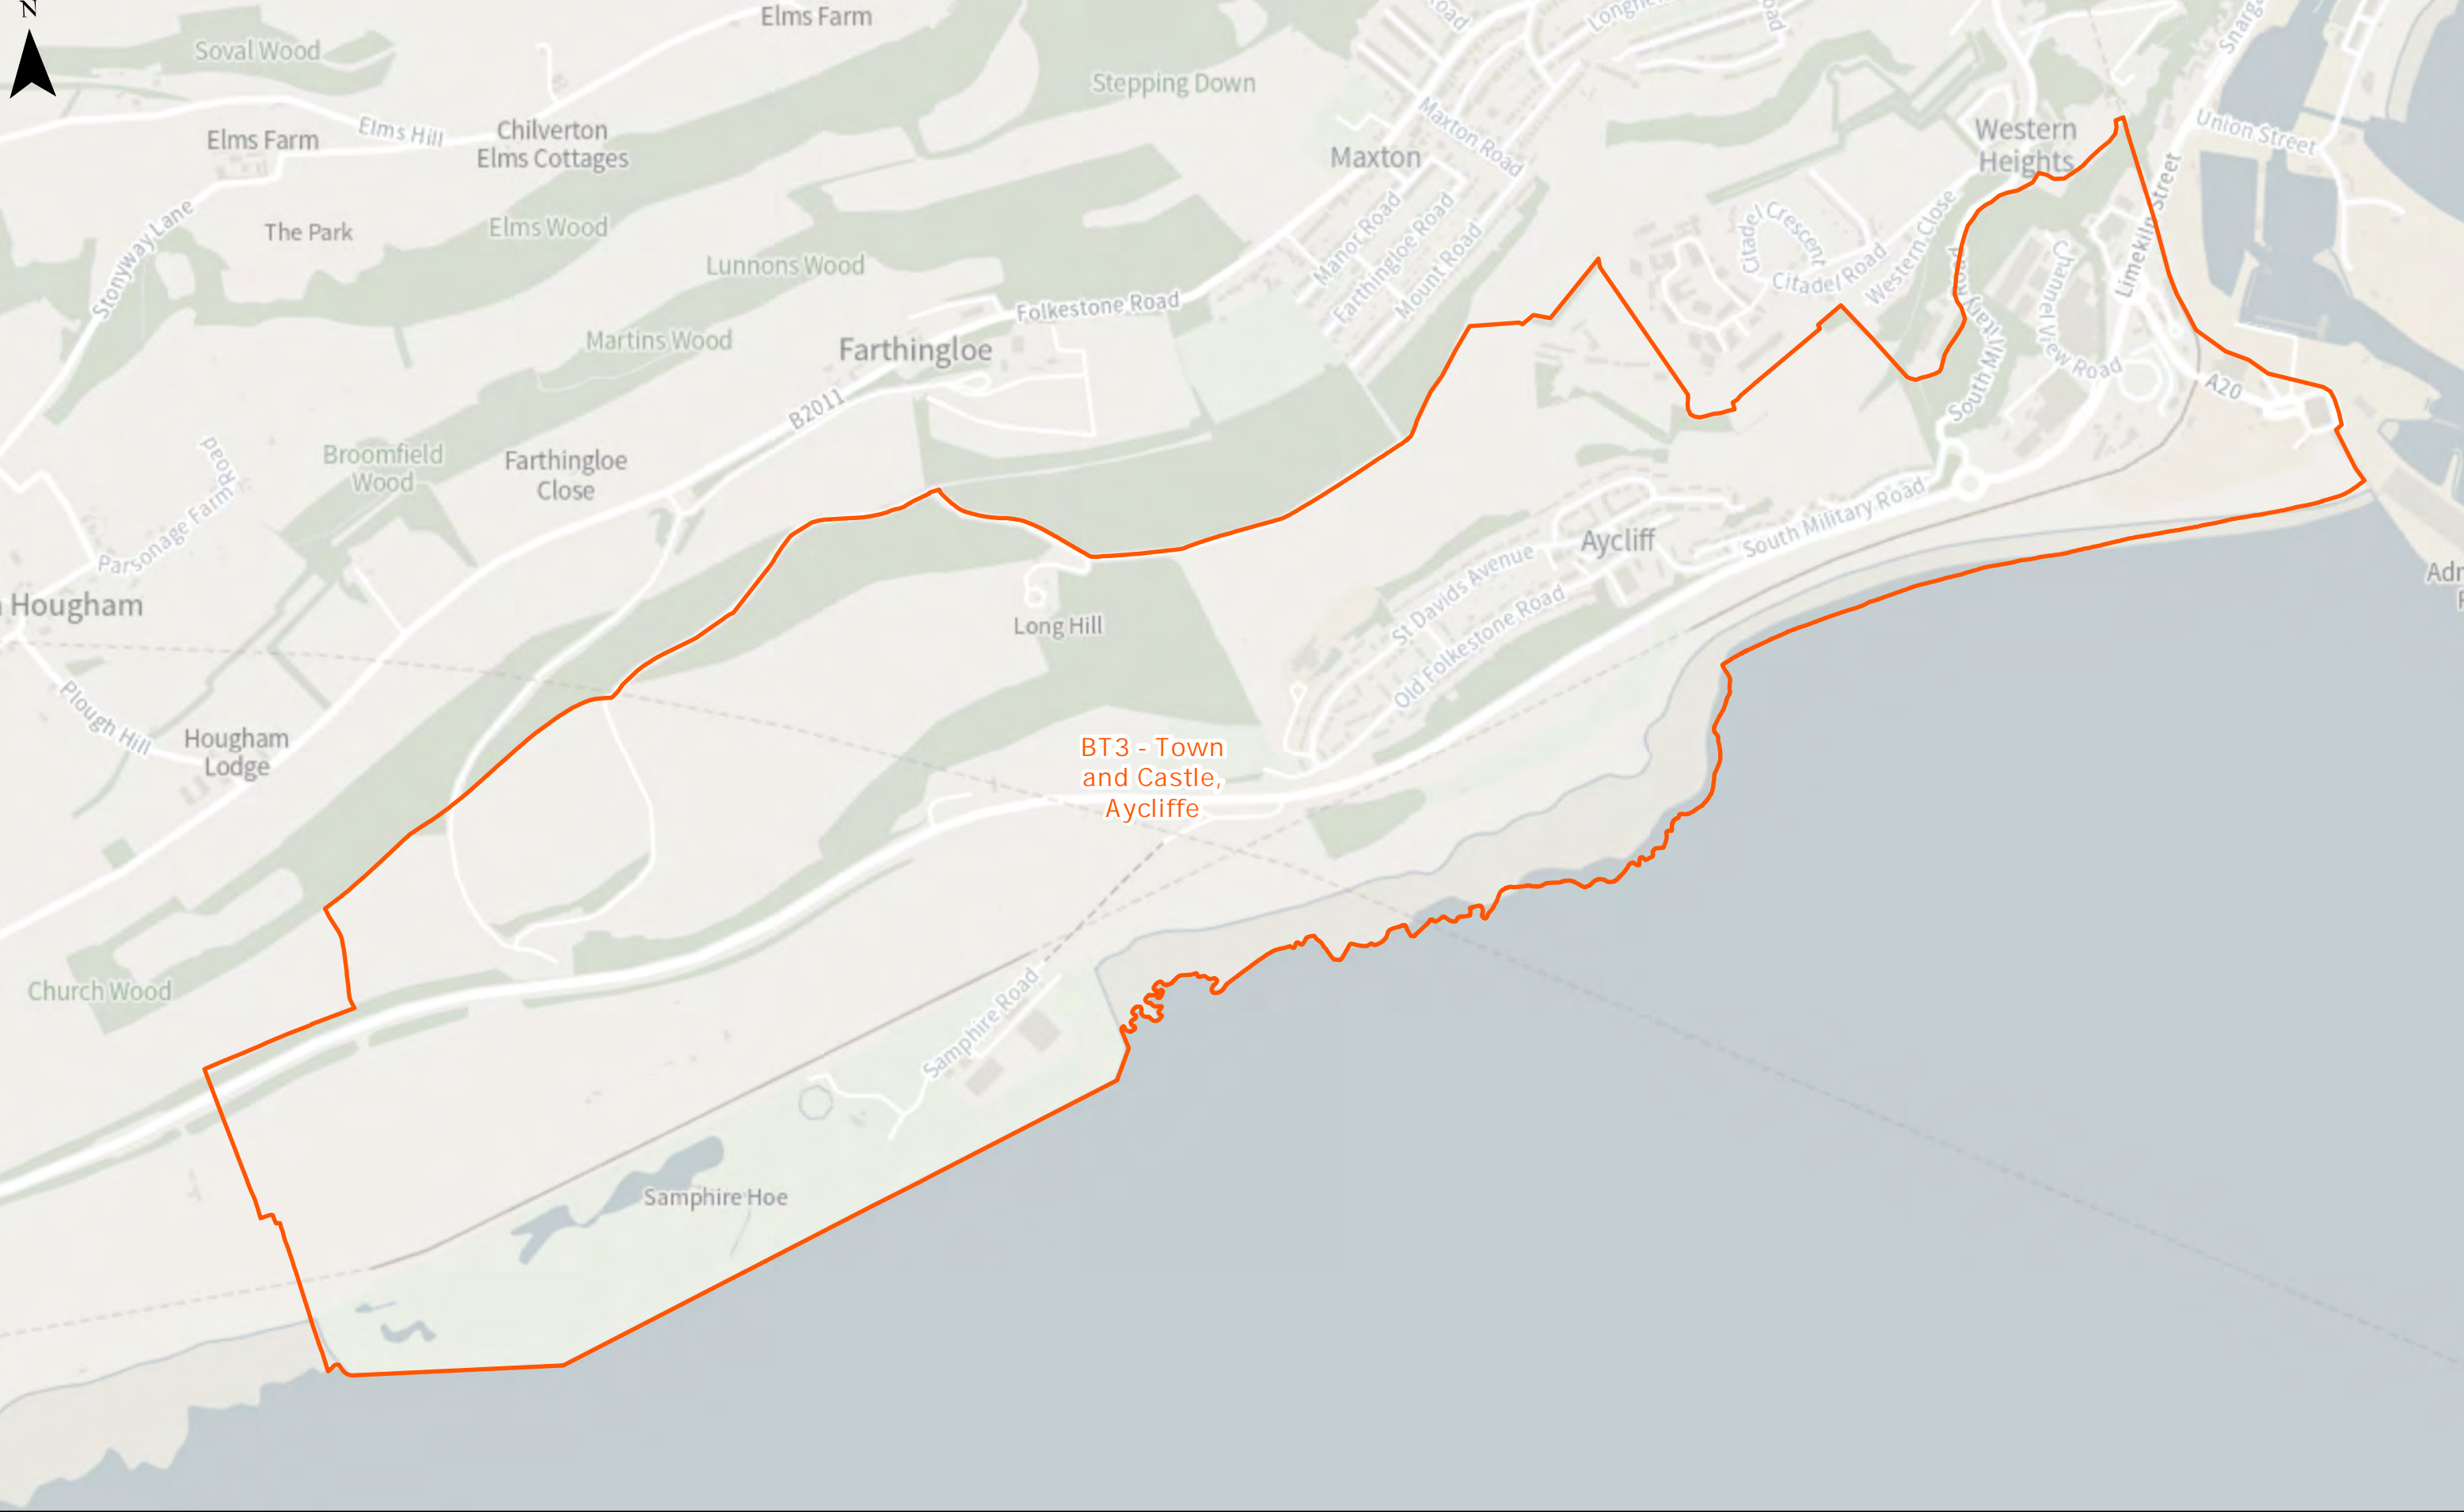

Existing Polling District: BT3 - Town and Castle, Aycliffe

Year of Production: 2023

© Crown copyright and database rights 2023 Ordnance Survey 100019780

Dover District Council
White Cliffs Business Park
Whitfield
Dover
CT16 3PJ