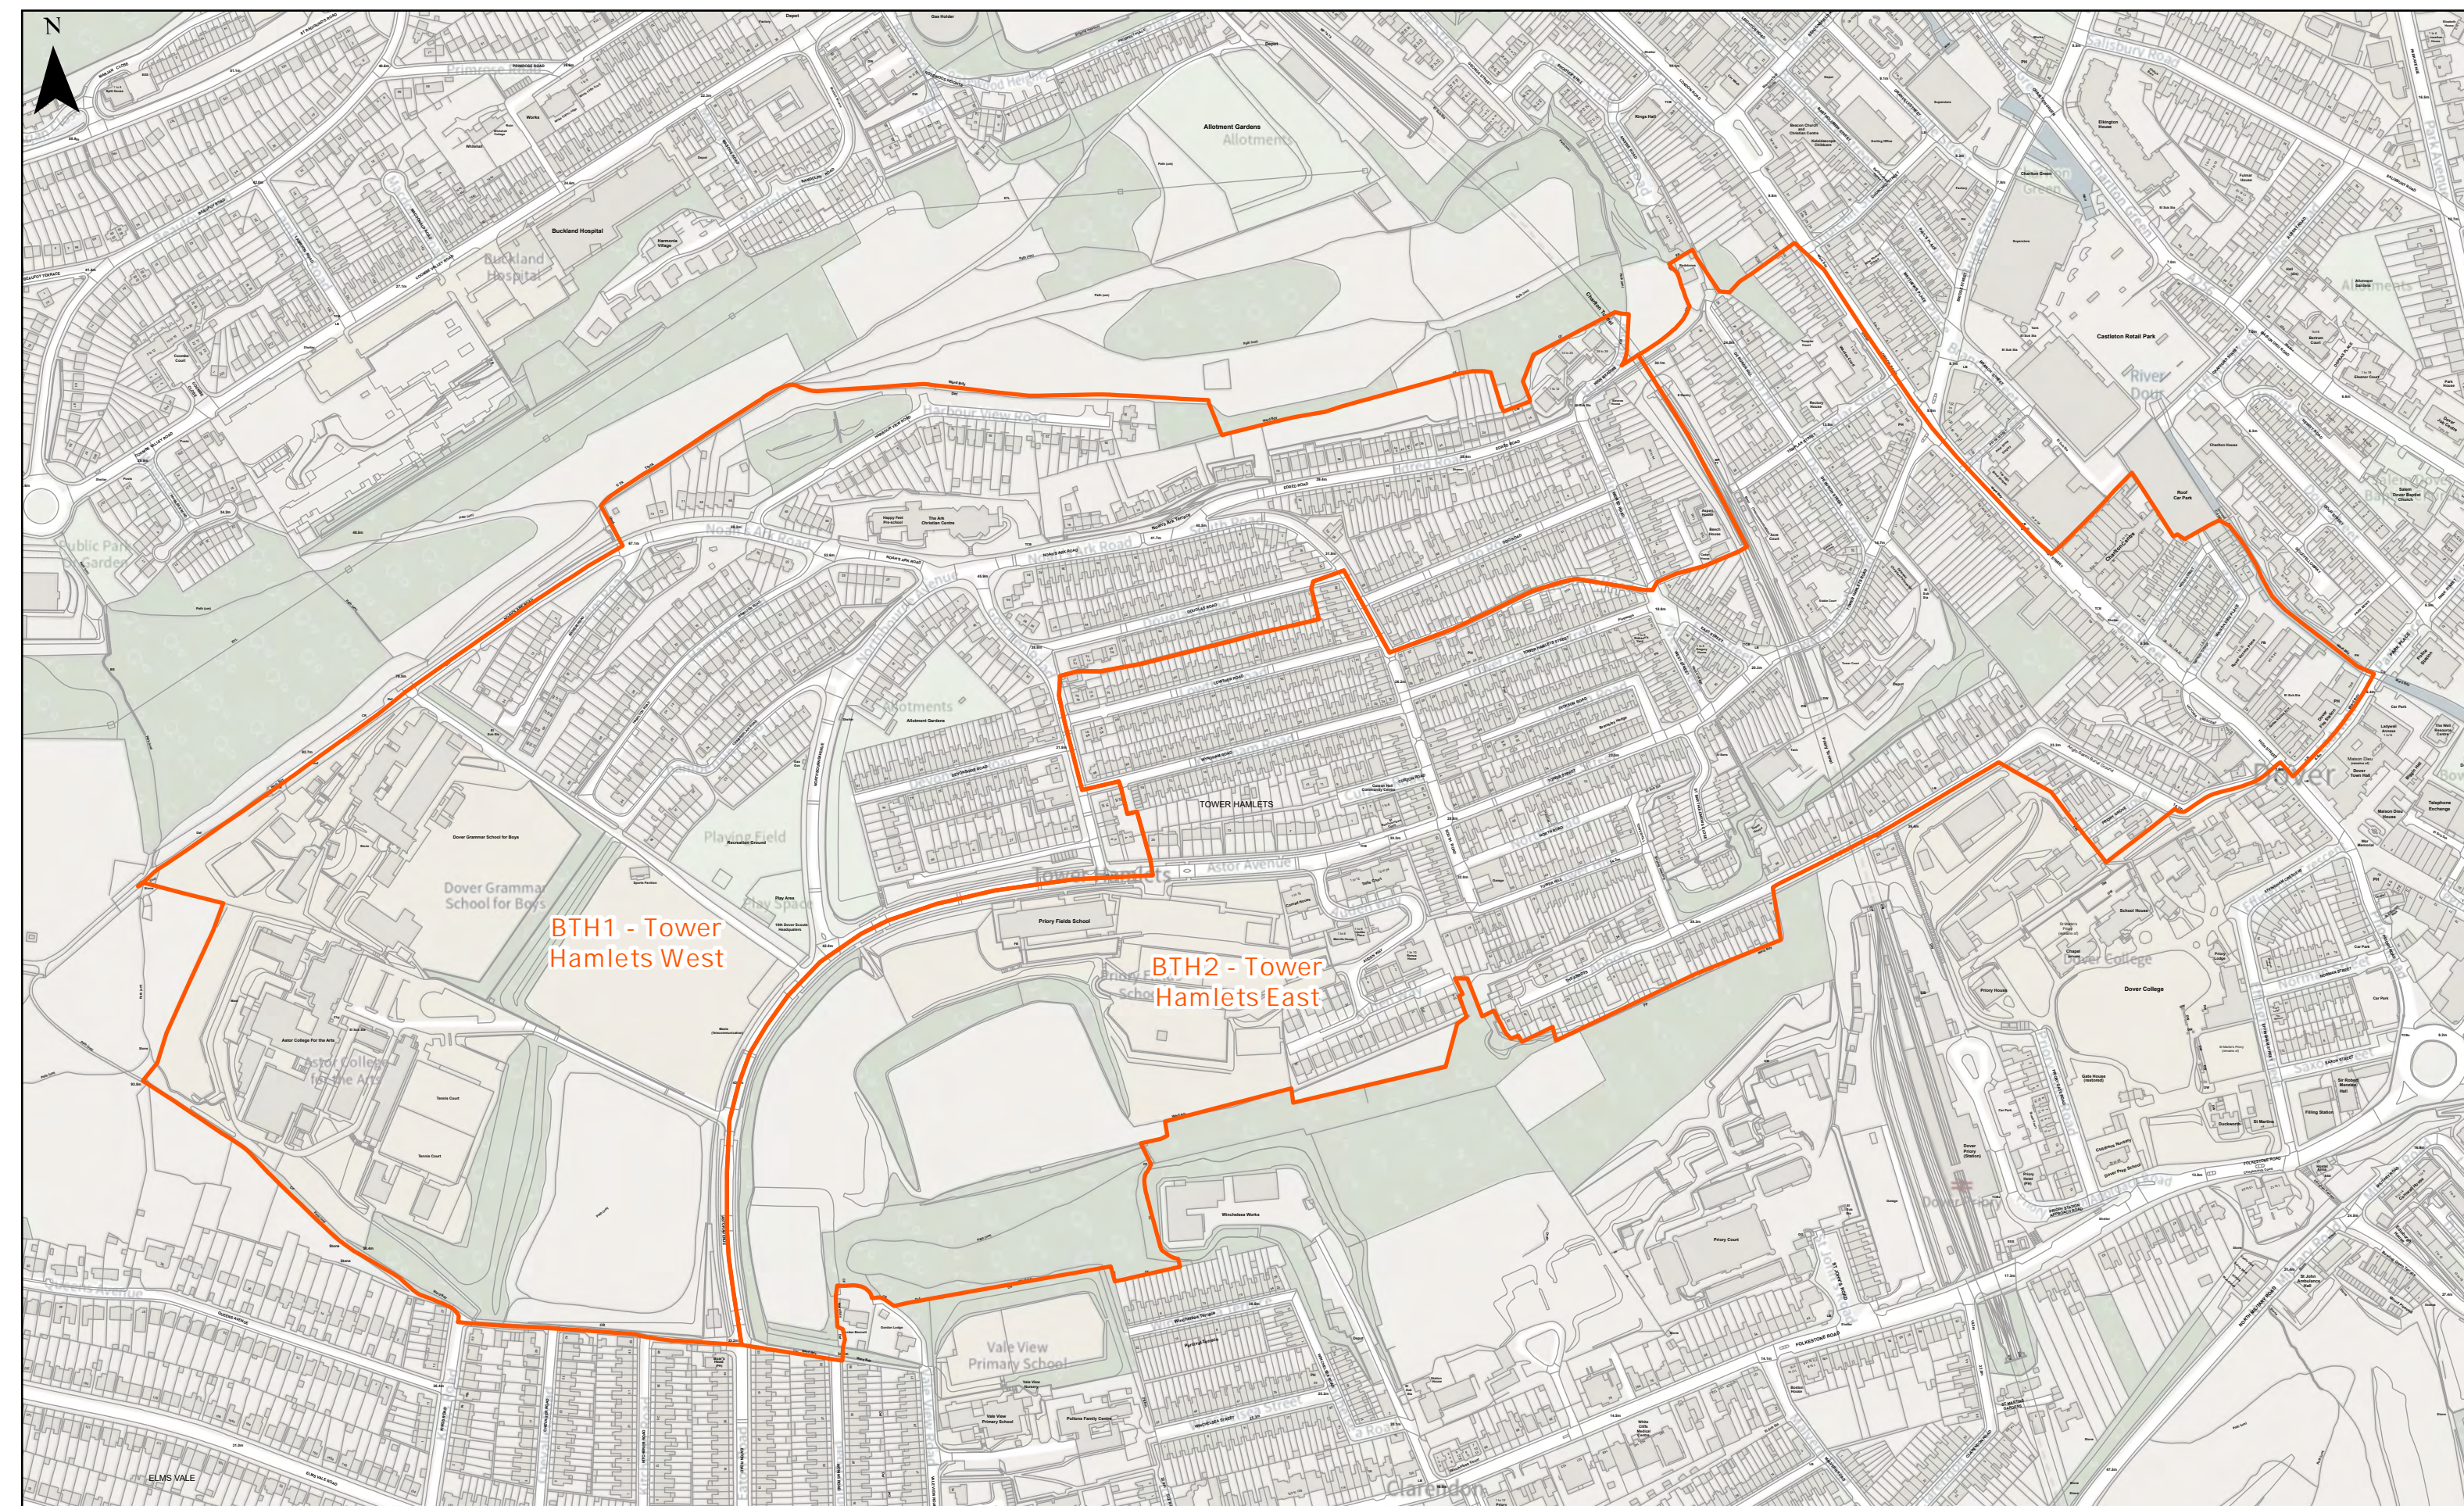

© Crown copyright and database rights 2023 Ordnance Survey 100019780

Existing Polling District: BT4 - Town and Castle, Redoubt

Year of Production: 2023

Dover District Council
 Honeywood Close
 White Cliffs Business Park
 Whitfield
 DOVER
 CT16 3PJ