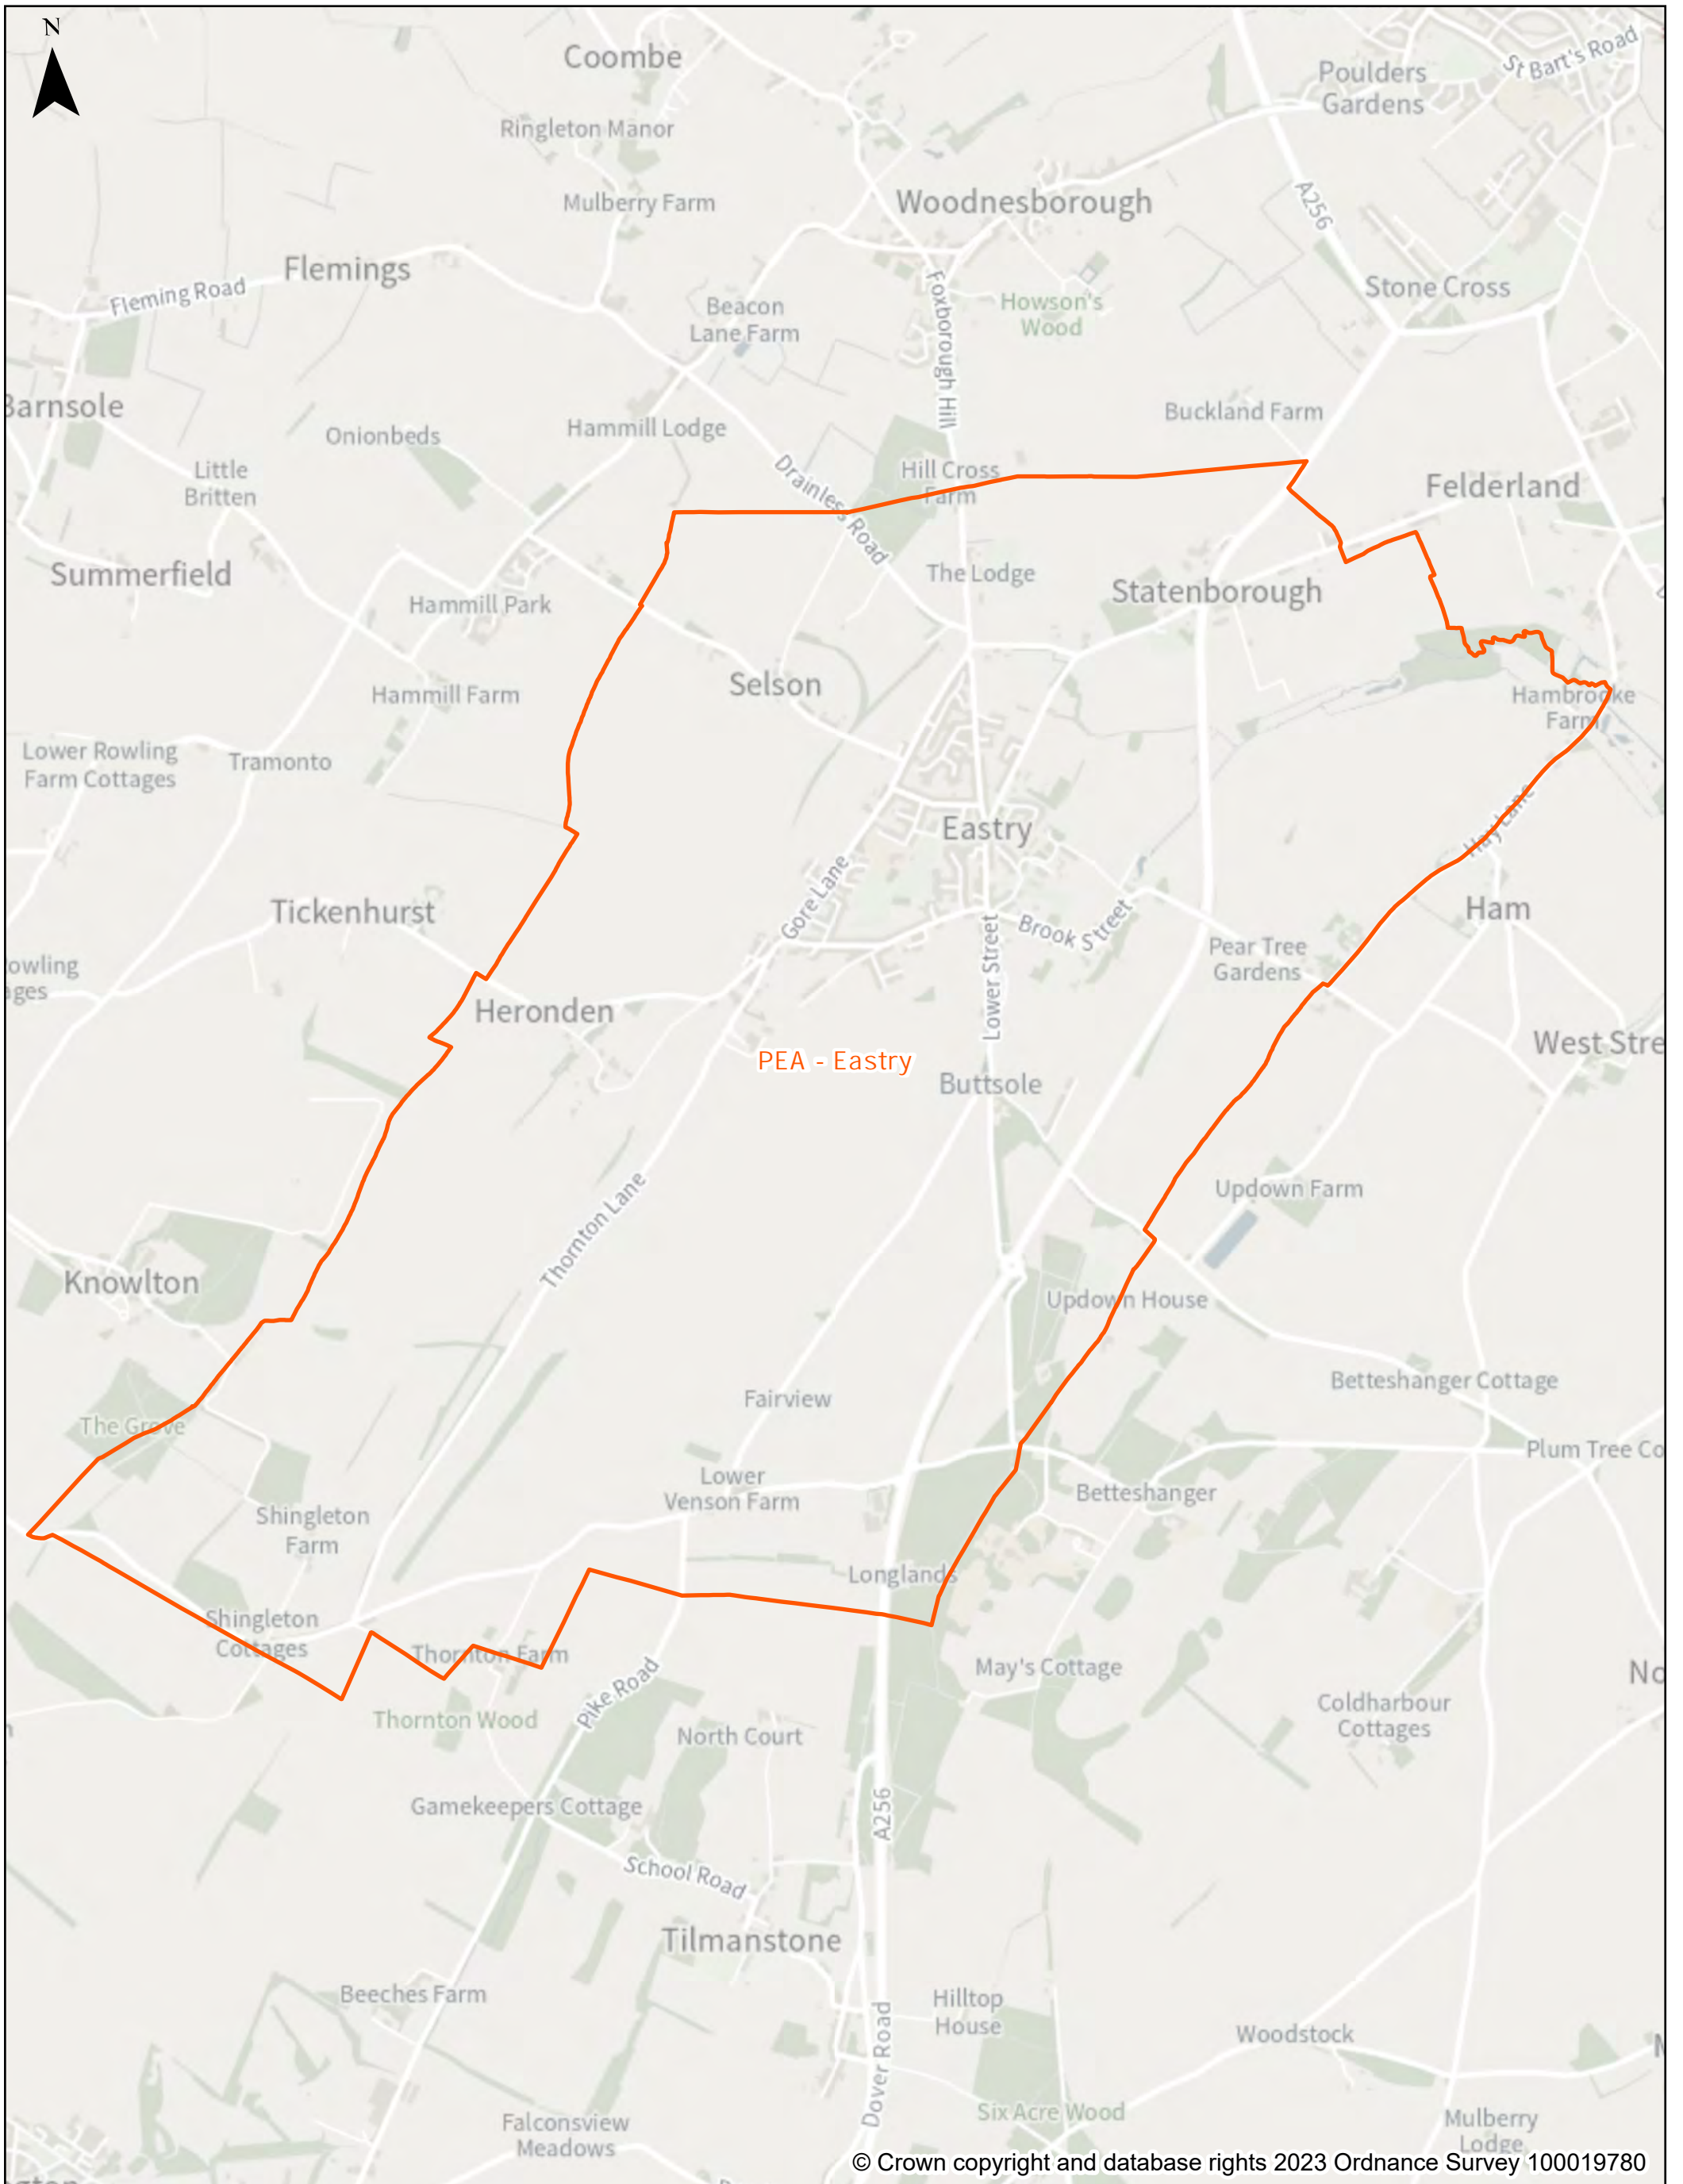

Existing Polling District: PEA - Eastry

Year of Production: 2023

Dover District Council
Honeywood Close
White Cliffs Business Park
Whitfield
DOVER
CT16 3PJ