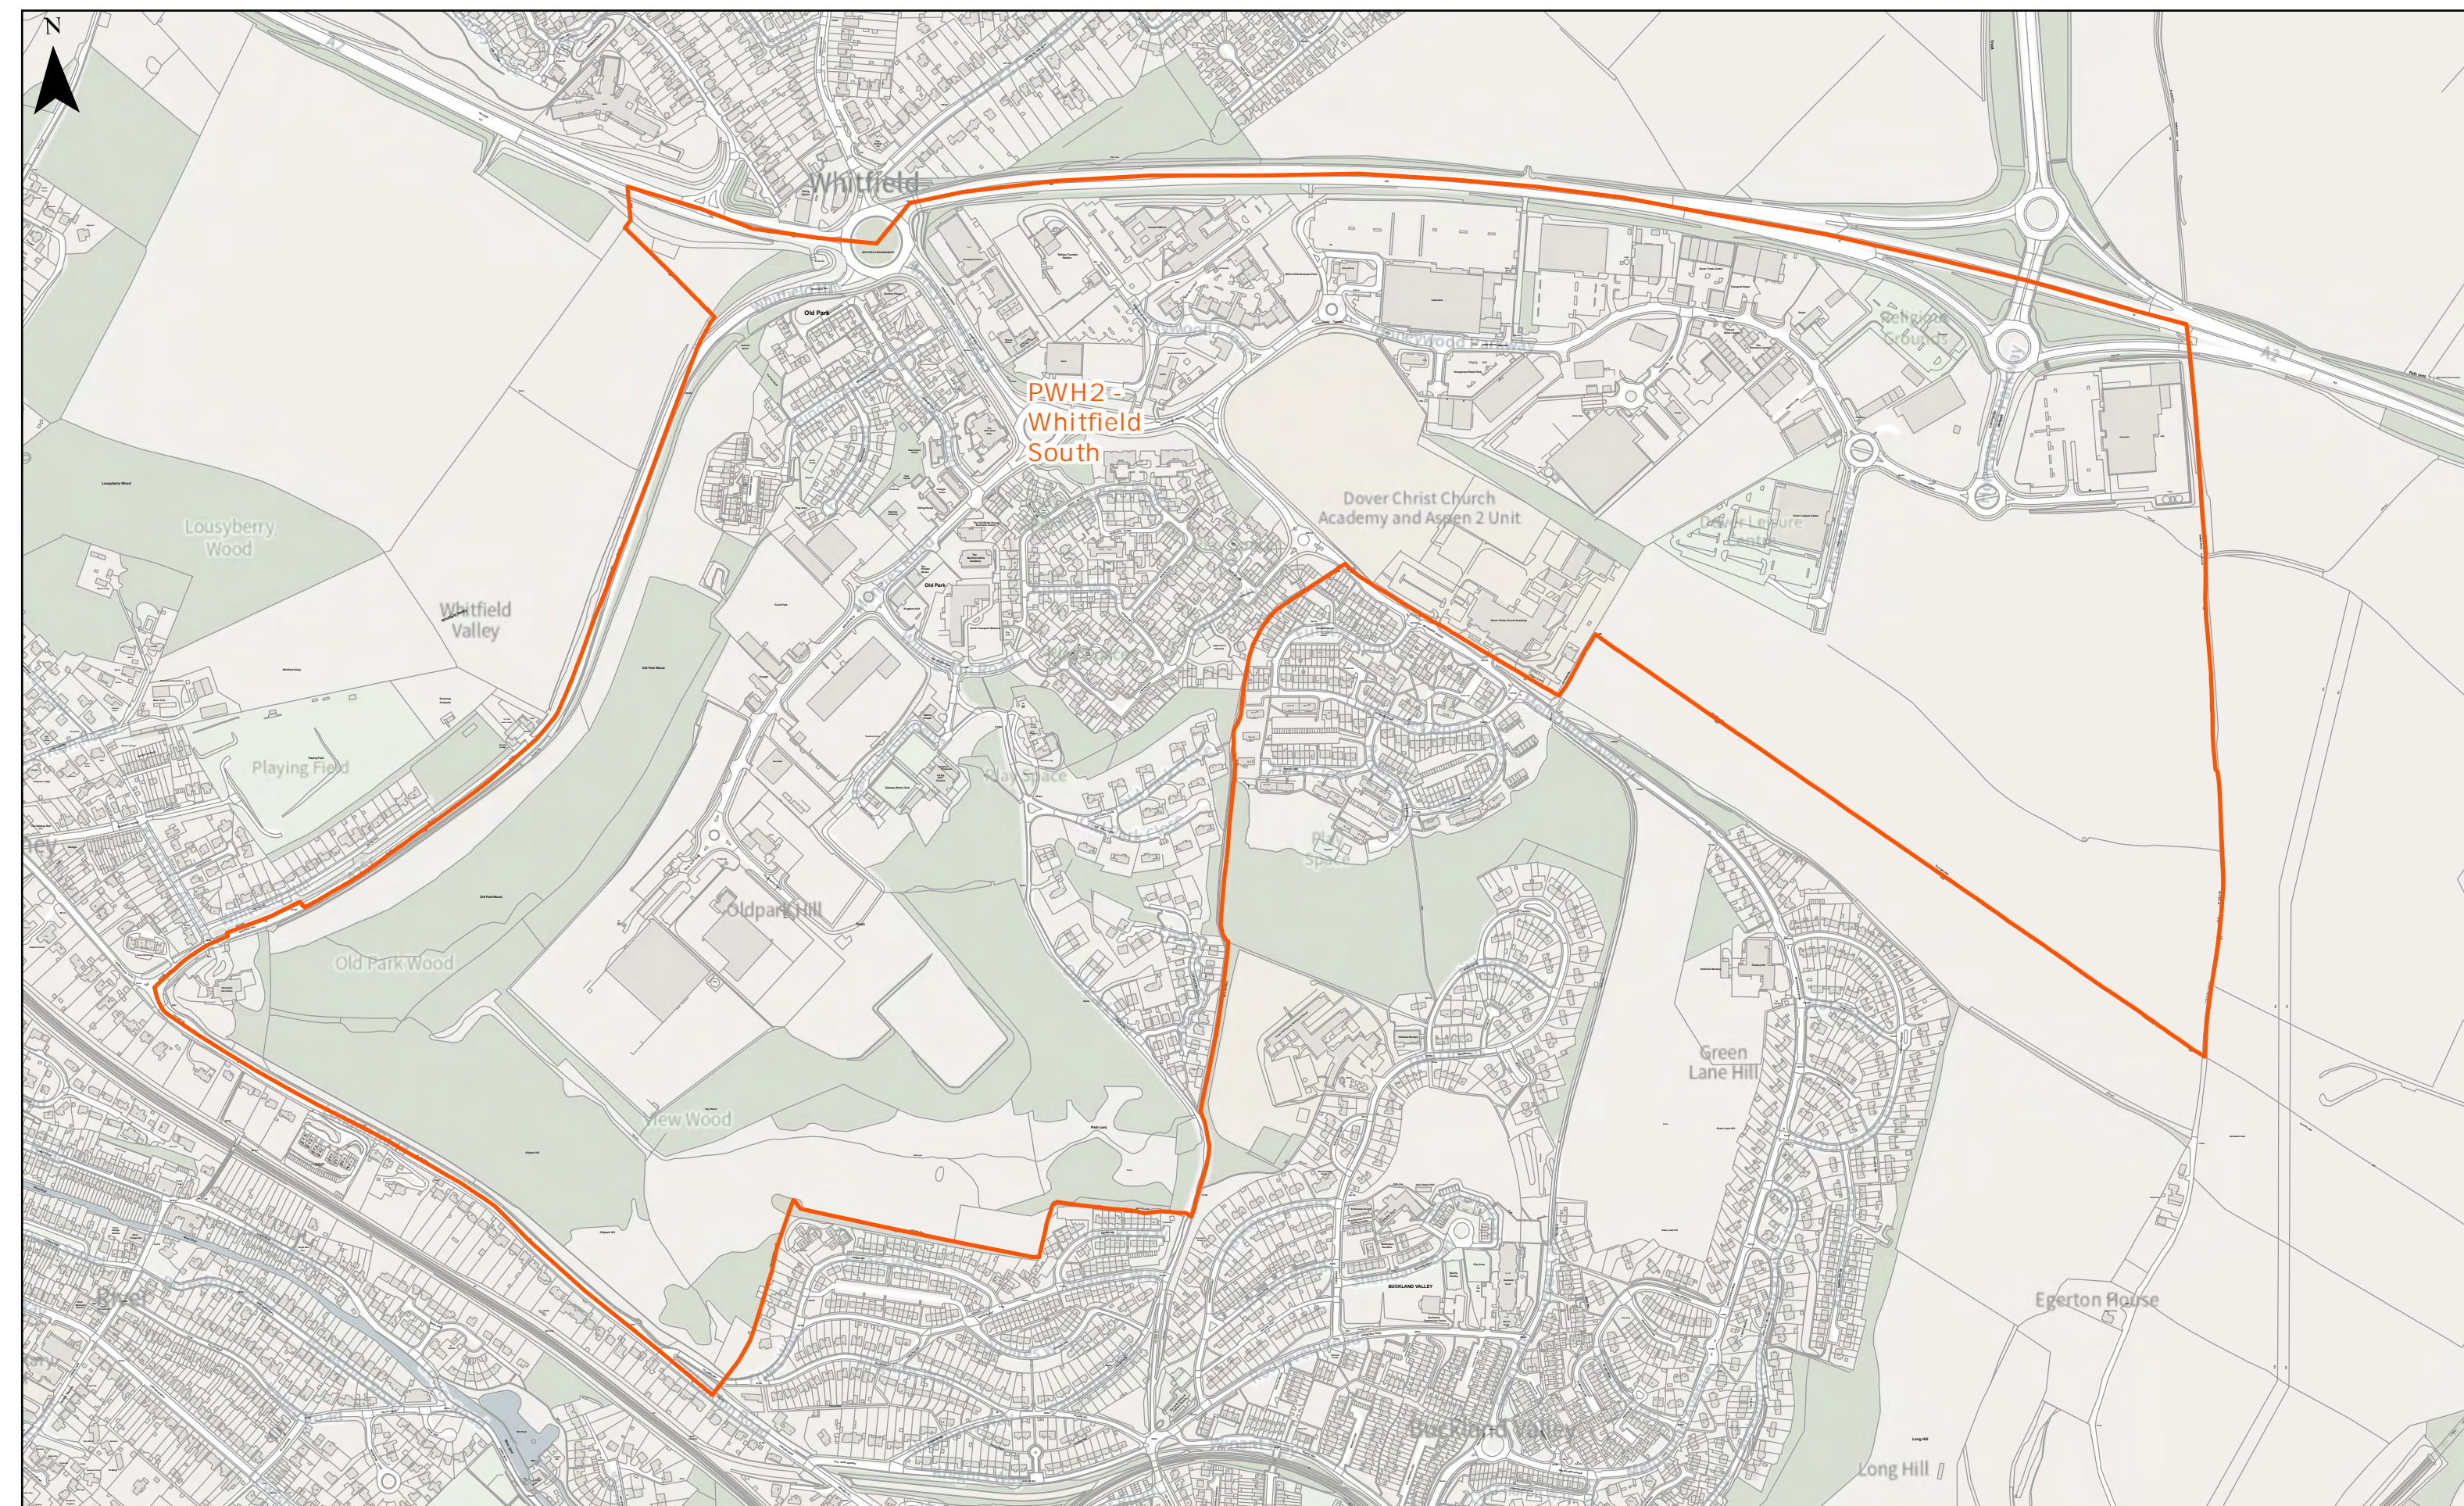

Existing Polling District: PWH2 - Whitfield South

Year of Production: 2023

© Crown copyright and database rights 2023 Ordnance Survey 100019780